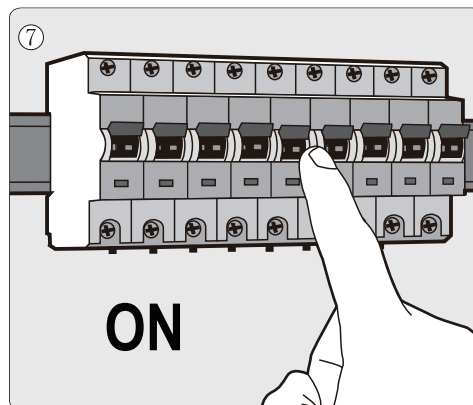

Item number: 41800/04/30

Technical details

| | |
|--------------------------------------|--------------------|
| Materials used: | PP+PC+ABS |
| Color: | Black |
| Dimmable and how is fixture dimmable | NO |
| Size: | Height: 73mm |
| | Length: 170mm |
| | Width: 170mm |
| | Net weight: 0.25KG |
| Power requirements: | 220-240V~50Hz |
| Bulb type and maximum wattage: | SMD LED,4W |
| Number of bulbs: | 12PCS SMD |
| IP degree: | IP54 |