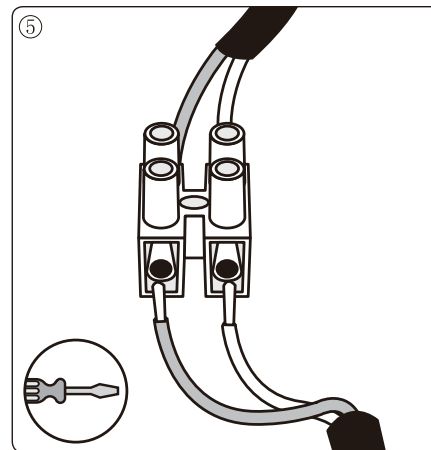

Item number: 41800/04/30

Technical details

| | |
|--------------------------------------|--------------------|
| Materials used: | PP+PC+ABS |
| Color: | Black |
| Dimmable and how is fixture dimmable | NO |
| Size: | Height: 73mm |
| | Length: 170mm |
| | Width: 170mm |
| | Net weight: 0.25KG |
| Power requirements: | 220-240V~50Hz |
| Bulb type and maximum wattage: | SMD LED,4W |
| Number of bulbs: | 12PCS SMD |
| IP degree: | IP54 |