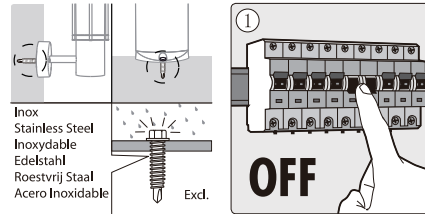

Item number: 41800/04/30

Technical details

| | |
|--------------------------------------|--------------------|
| Materials used: | PP+PC+ABS |
| Color: | Black |
| Dimmable and how is fixture dimmable | NO |
| Size: | Height: 73mm |
| | Length: 170mm |
| | Width: 170mm |
| | Net weight: 0.25KG |
| Power requirements: | 220-240V~50Hz |
| Bulb type and maximum wattage: | SMD LED,4W |
| Number of bulbs: | 12PCS SMD |
| IP degree: | IP54 |