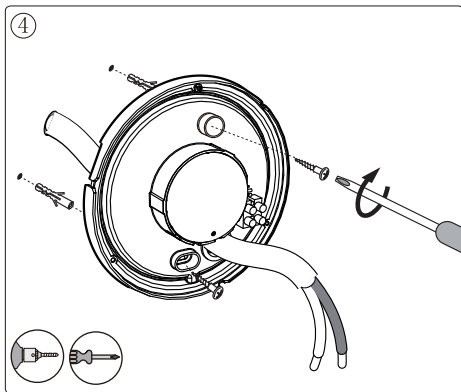

Item number: 41800/04/30

Technical details

| | |
|--------------------------------------|--------------------|
| Materials used: | PP+PC+ABS |
| Color: | Black |
| Dimmable and how is fixture dimmable | NO |
| Size: | Height: 73mm |
| | Length: 170mm |
| | Width: 170mm |
| | Net weight: 0.25KG |
| Power requirements: | 220-240V~50Hz |
| Bulb type and maximum wattage: | SMD LED,4W |
| Number of bulbs: | 12PCS SMD |
| IP degree: | IP54 |