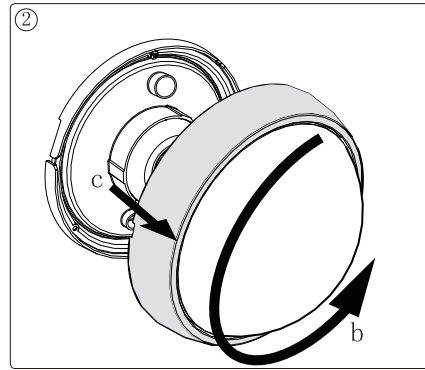

Item number: 41800/04/30

Technical details

| | |
|--------------------------------------|--------------------|
| Materials used: | PP+PC+ABS |
| Color: | Black |
| Dimmable and how is fixture dimmable | NO |
| Size: | Height: 73mm |
| | Length: 170mm |
| | Width: 170mm |
| | Net weight: 0.25KG |
| Power requirements: | 220-240V~50Hz |
| Bulb type and maximum wattage: | SMD LED,4W |
| Number of bulbs: | 12PCS SMD |
| IP degree: | IP54 |