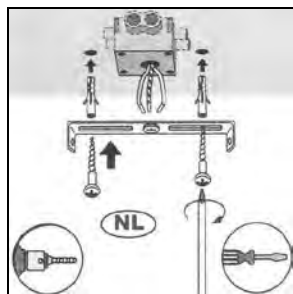

Item number: 40407/12/31

Technical details

Materials used:	METAL + PLASTIC
Color:	WHITE
Dimmable and how is fixture dimmable	Dimmable
Size:	Height: 150cm
	Length: 48cm
	Width: 48cm
	Net weight: 3.0kg
Power requirements:	220-240v~50Hz
Bulb type and maximum wattage:	LED Max. 12W
Number of bulbs:	1pc LED
IP degree:	IP20