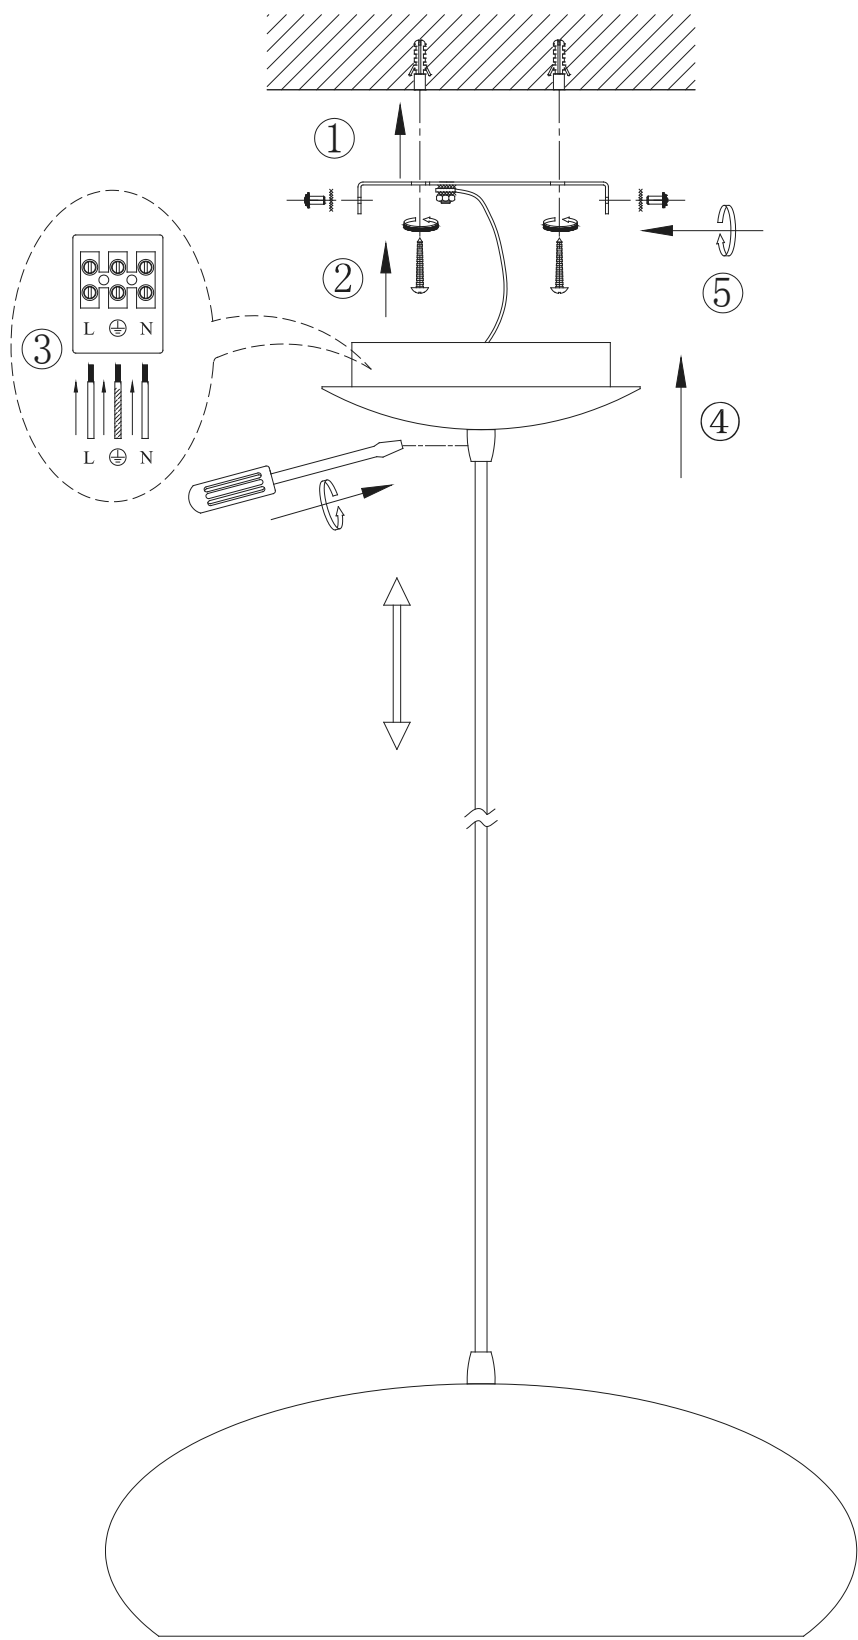

Item number: 40407/12/31

Technical details

Materials used:	METAL + PLASTIC
Color:	WHITE
Dimmable and how is fixture dimmable	Dimmable
Size:	Height: 150cm
	Length: 48cm
	Width: 48cm
	Net weight: 3.0kg
Power requirements:	220-240v~50Hz
Bulb type and maximum wattage:	LED Max. 12W
Number of bulbs:	1pc LED
IP degree:	IP20