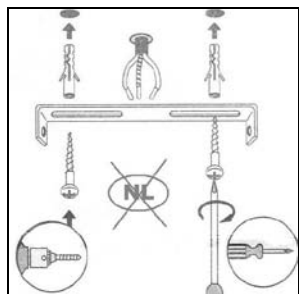

Item number: 40407/12/31

Technical details

Materials used:	METAL + PLASTIC
Color:	WHITE
Dimmable and how is fixture dimmable	Dimmable
Size:	Height: 150cm
	Length: 48cm
	Width: 48cm
	Net weight: 3.0kg
Power requirements:	220-240v~50Hz
Bulb type and maximum wattage:	LED Max. 12W
Number of bulbs:	1pc LED
IP degree:	IP20