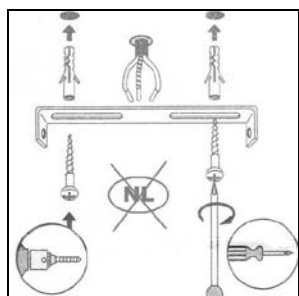

Item number: 40201/01/11

Technical details

Materials used:	Metal +Fabric
Color:	Chrome+Black shade
Dimmable and how is fixture dimmable	
Size:	Height: 32cm
	Length: 30cm
	Width: 25cm
	Net weight: 0.6kg
Power requirements:	220-240v~50Hz
Bulb type and maximum wattage:	E27 Max.60W
Number of bulbs:	1xE27
IP degree:	IP20