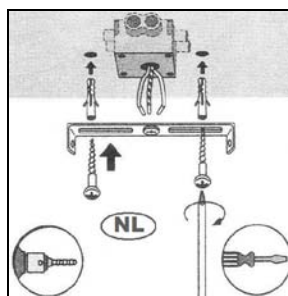

Item number: 40201/01/11

Technical details

Materials used:	Metal +Fabric
Color:	Chrome+Black shade
Dimmable and how is fixture dimmable	
Size:	Height: 32cm
	Length: 30cm
	Width: 25cm
	Net weight: 0.6kg
Power requirements:	220-240v~50Hz
Bulb type and maximum wattage:	E27 Max.60W
Number of bulbs:	1xE27
IP degree:	IP20