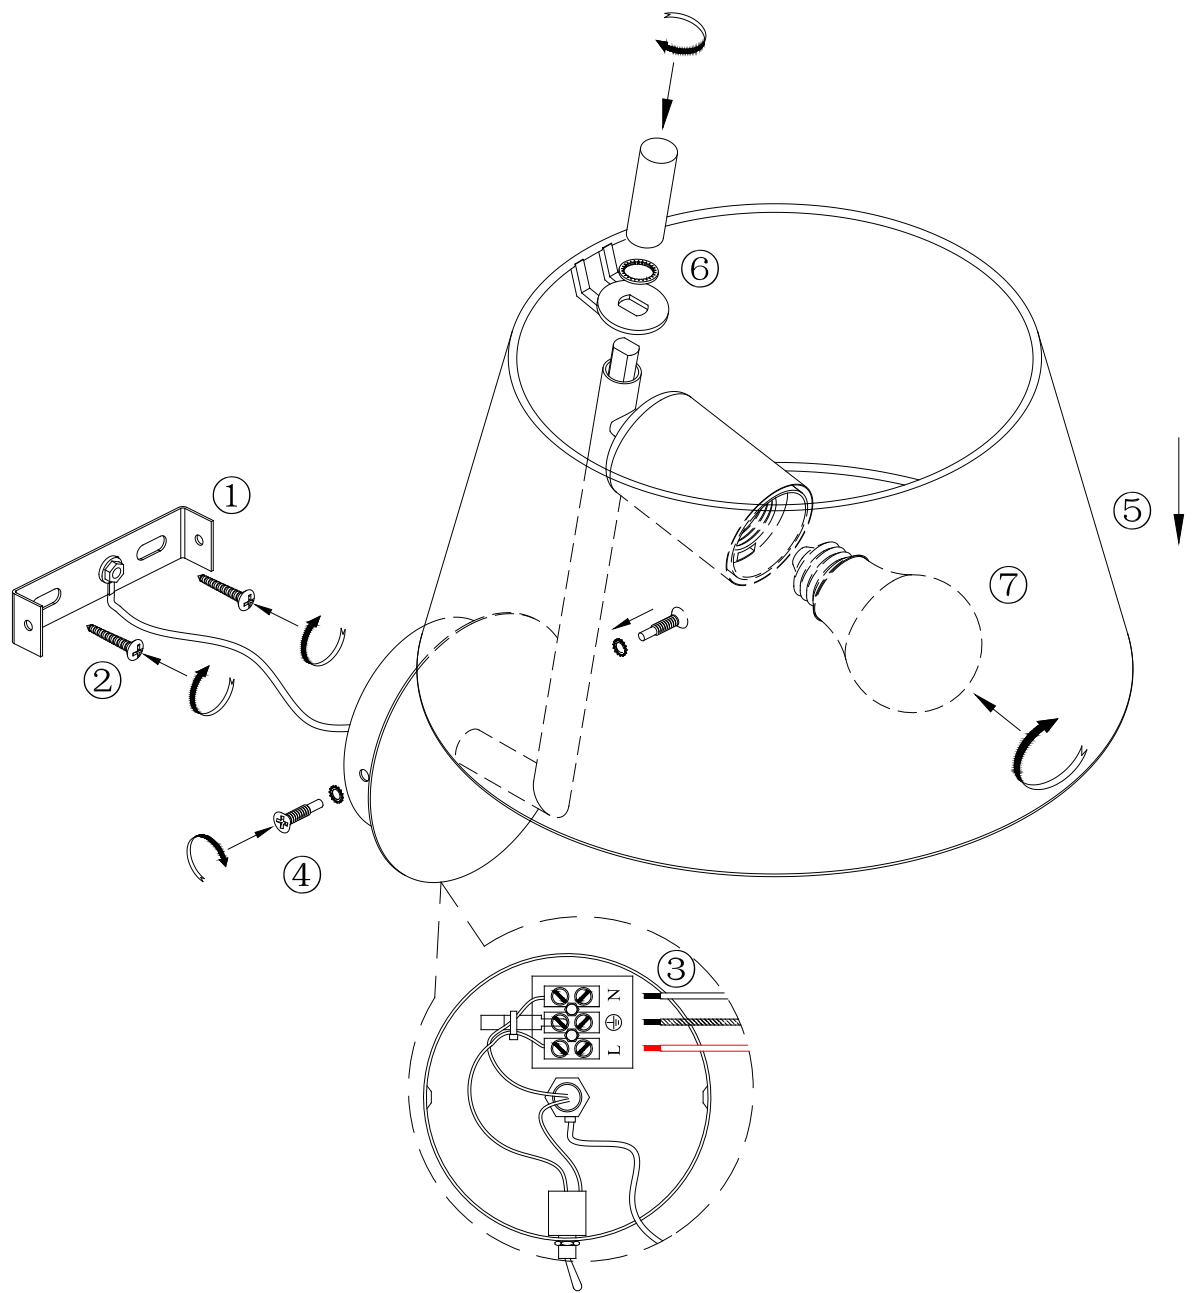

Item number: 40201/01/11

Technical details

Materials used:	Metal +Fabric
Color:	Chrome+Black shade
Dimmable and how is fixture dimmable	
Size:	Height: 32cm
	Length: 30cm
	Width: 25cm
	Net weight: 0.6kg
Power requirements:	220-240v~50Hz
Bulb type and maximum wattage:	E27 Max.60W
Number of bulbs:	1xE27
IP degree:	IP20