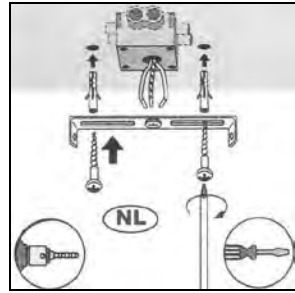

Item number: 40108/18/67

Technical details

Materials used:	ACRYLIC+ METAL
Color:	White
Dimmable and how is fixture dimmable	Dimmable
Size:	Height: 10cm
	Length: 28cm
	Width: 28cm
	Net weight: 1.8kg
Power requirements:	220-240v~50Hz
Bulb type and maximum wattage:	LED Max. 18W
Number of bulbs:	1pc LED
IP degree:	IP20