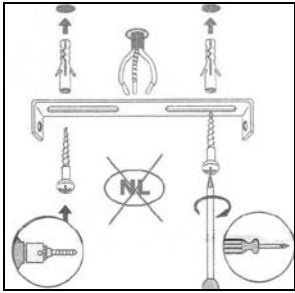

Item number: 40108/18/67

Technical details

Materials used:	ACRYLIC+ METAL
Color:	White
Dimmable and how is fixture dimmable	Dimmable
Size:	Height: 10cm
	Length: 28cm
	Width: 28cm
	Net weight: 1.8kg
Power requirements:	220-240v~50Hz
Bulb type and maximum wattage:	LED Max. 18W
Number of bulbs:	1pc LED
IP degree:	IP20