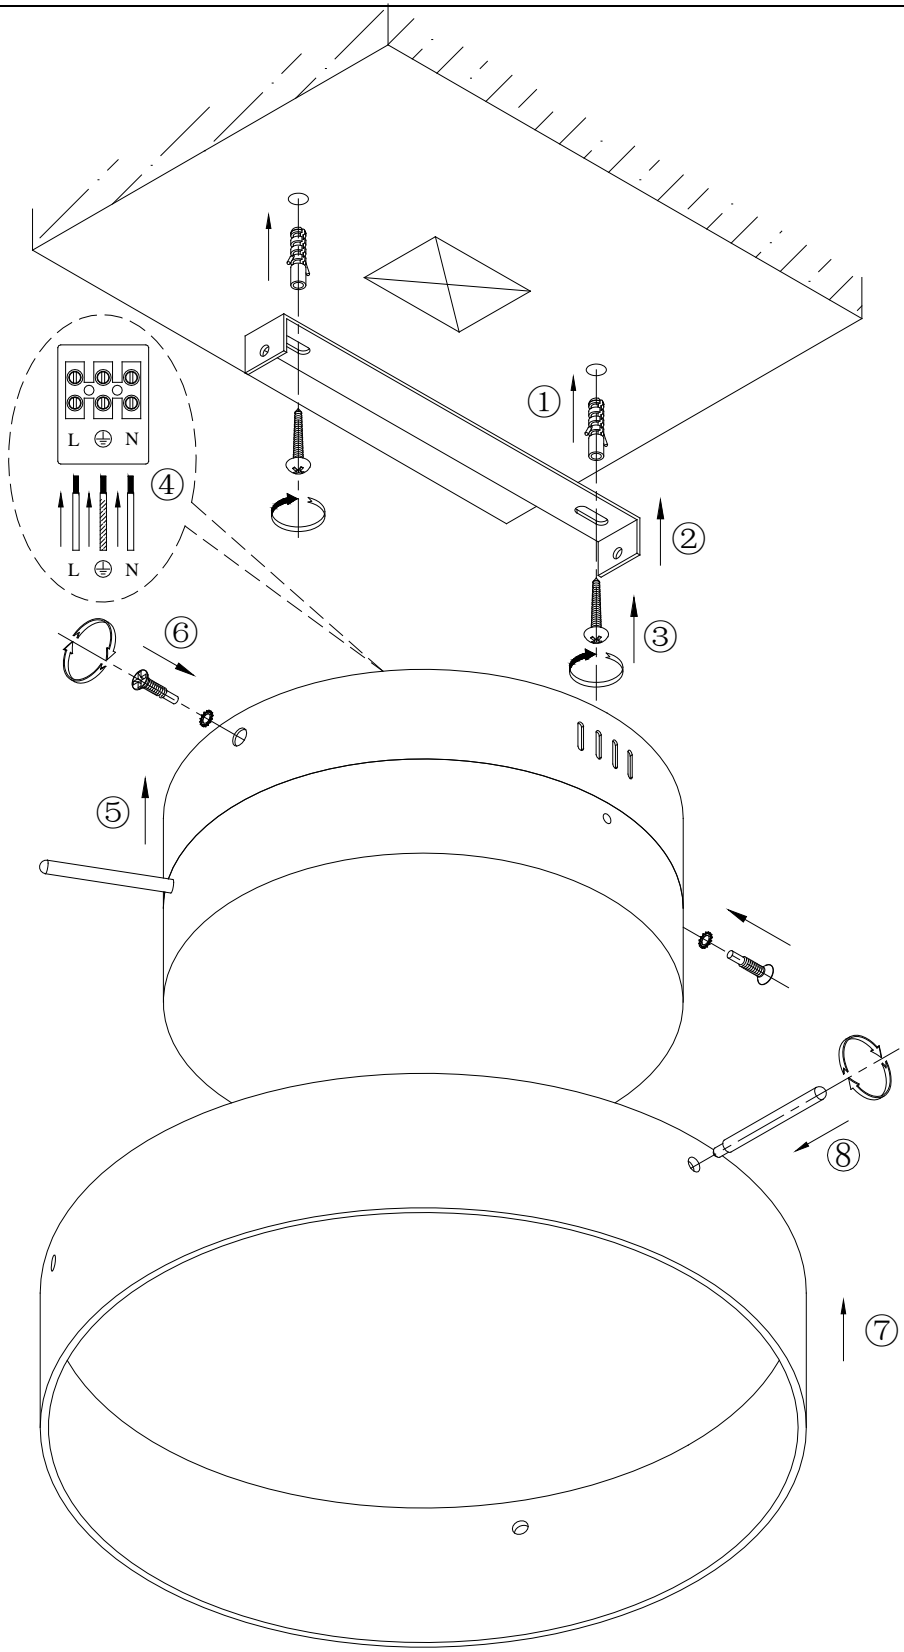

Item number: 40108/18/67

Technical details

Materials used:	ACRYLIC+ METAL
Color:	White
Dimmable and how is fixture dimmable	Dimmable
Size:	Height: 10cm
	Length: 28cm
	Width: 28cm
	Net weight: 1.8kg
Power requirements:	220-240v~50Hz
Bulb type and maximum wattage:	LED Max. 18W
Number of bulbs:	1pc LED
IP degree:	IP20