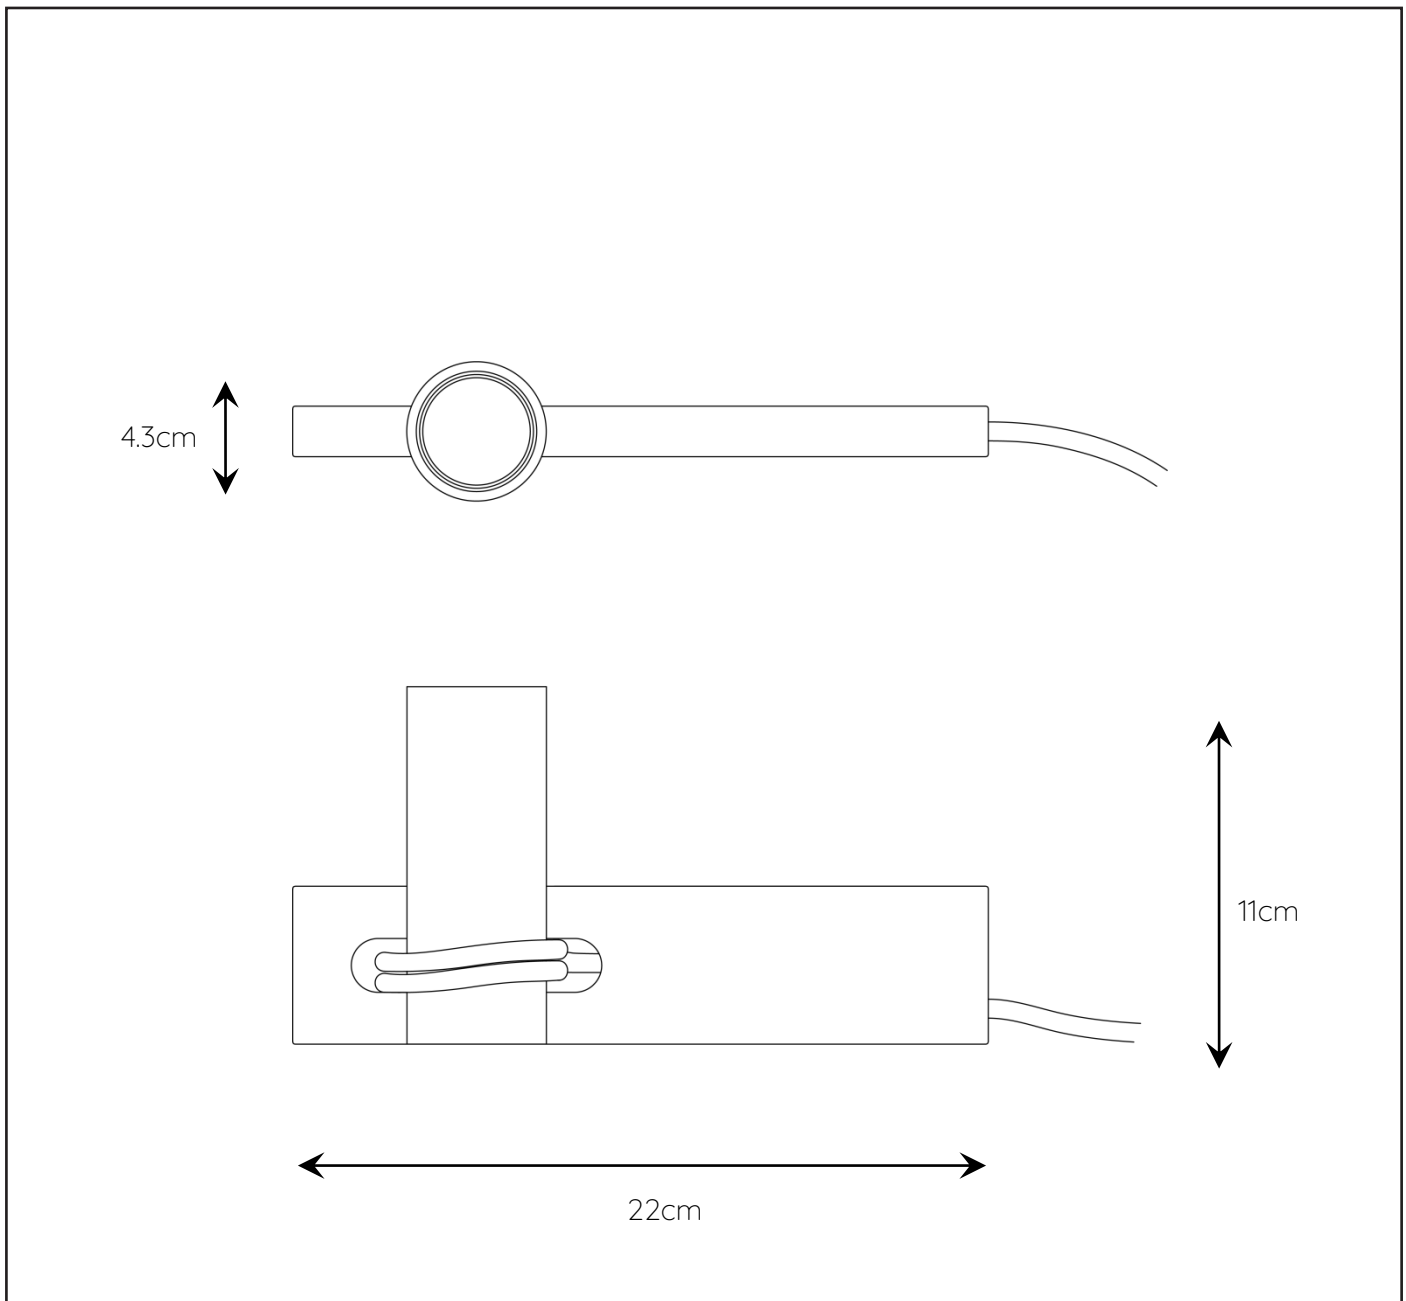

RECOMMENDED LUCIDE  
LIGHT SOURCE

49032/05/65  
Light source dimmable : Yes  
Light source incl. : No

General

Dimensions LxWxH : 22 cm x 4.3cm x 11 cm  
Heigth minimum : -  
Heigth maximum : -  
Dimensions shade LxWxH : 4.3 cm x 4.3 cm x 11 cm  
Main material : Wood & Metal  
Color : Wood&black  
Style : Vintage  
Shape : Rectangular  
Weight : 0.76 kg  
Warranty : 2 years

Product specifications

Dimmable : No  
Light direction : Around (Diffuse)  
Adjustable in heigth : No  
Directional : Not Directional  
Cable : Yes  
Cable length : 150 cm  
Sensor : Without Sensor  
Control : On/Off Switch in Cord  
IP-Class : 20  
Electric class : 2  
Light source including ? : No  
Lamp socket : E27  
Light source number : 1  
Power requirements : 220-240V~50Hz  
Bulb type & maximum wattage : E27- max.60W

For more specifications of this product please visit  
[www.lucide.com](http://www.lucide.com)

LUCIDE

TECHNICAL DRAWING & DIMENSIONS

# TANNER

Item number : 39520/01/76

EAN code : 5411212390721

For more specifications, dimensions please visit

[www.lucide.com](http://www.lucide.com)