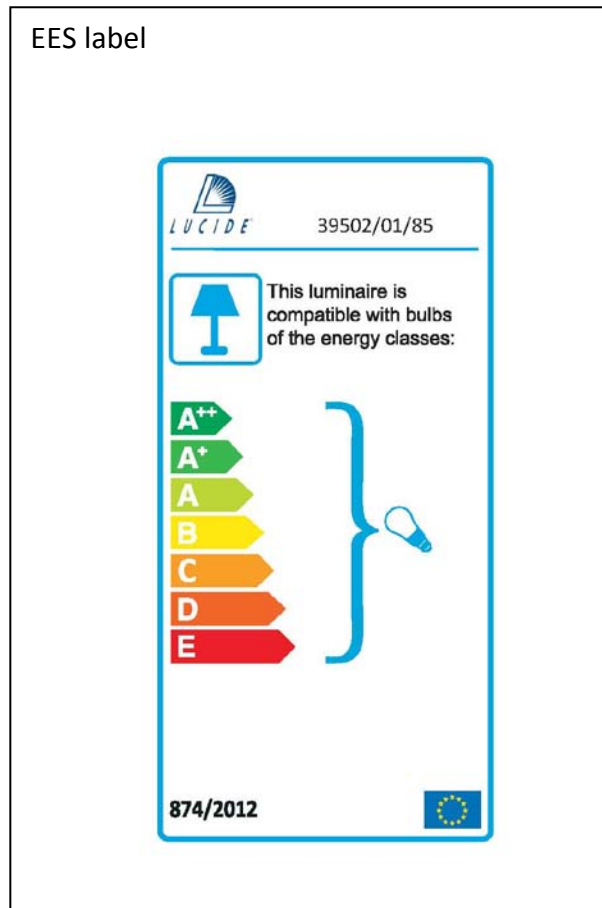

Technical details

materials used:	Metal+Wood
color:	Green
dimmable and how is the fixture dimmable:	
size:	Height: 34.5 cm Length: 12 cm Width: 12 cm Net Weight: 0.57 kg
power requirements:	220-240V~50Hz
bulb type and maximum Wattage:	E14 Max.40W
number of bulbs:	1xE14
IP degree:	IP20

EES label

Lucide NV
Bisschoppenhoflaan 145
2100 Deurne
Belgium
info@lucide.be
tel: +32 (0)3 366 22 04
www.lucide.be