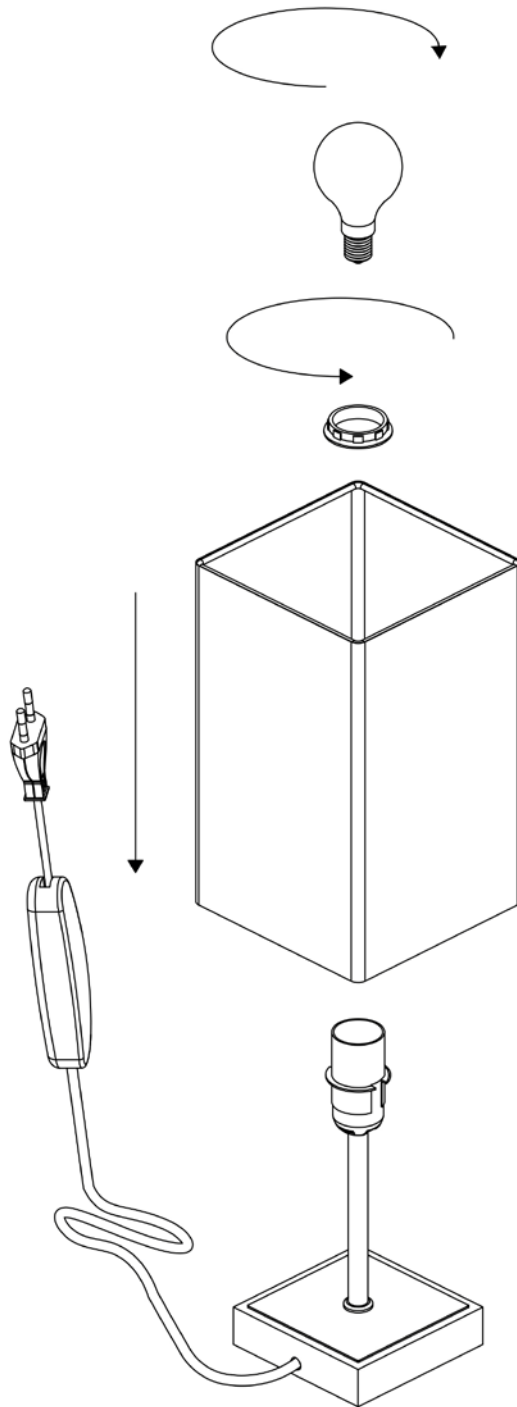

Line drawing of the item

Item number: 39502/01/85

Installation drawing

Technical details

materials used:	Metal+Wood
color:	Green
dimmable and how is the fixture dimmable:	
size:	Height: 34.5 cm Length: 12 cm Width: 12 cm Net Weight: 0.57 kg
power requirements:	220-240V~50Hz
bulb type and maximum Wattage:	E14 Max.40W
number of bulbs:	1xE14
IP degree:	IP20