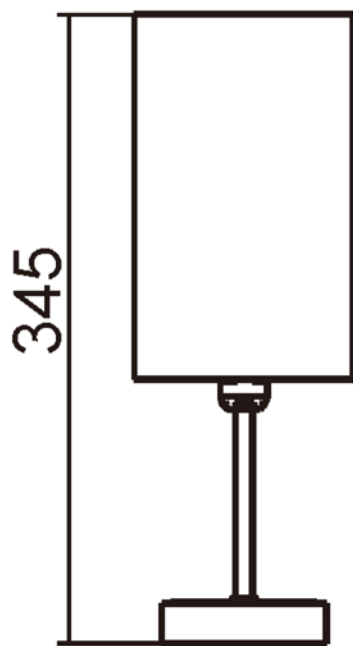

Line drawing of the item

Item number: 39502/01/85

Installation drawing

Technical details

materials used:	Metal+Wood
color:	Green
dimmable and how is the fixture dimmable:	
size:	Height: 34.5 cm Length: 12 cm Width: 12 cm Net Weight: 0.57 kg
power requirements:	220-240V~50Hz
bulb type and maximum Wattage:	E14 Max.40W
number of bulbs:	1xE14
IP degree:	IP20