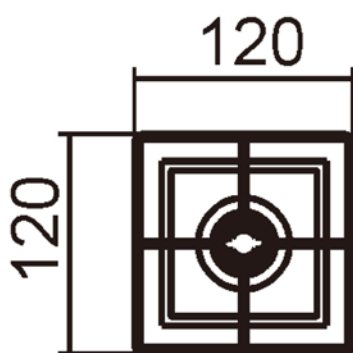

Line drawing of the item

Item number: 39502/01/85

Installation drawing

Technical details

materials used:	Metal+Wood
color:	Green
dimmable and how is the fixture dimmable:	
size:	Height: 34.5 cm Length: 12 cm Width: 12 cm Net Weight: 0.57 kg
power requirements:	220-240V~50Hz
bulb type and maximum Wattage:	E14 Max.40W
number of bulbs:	1xE14
IP degree:	IP20