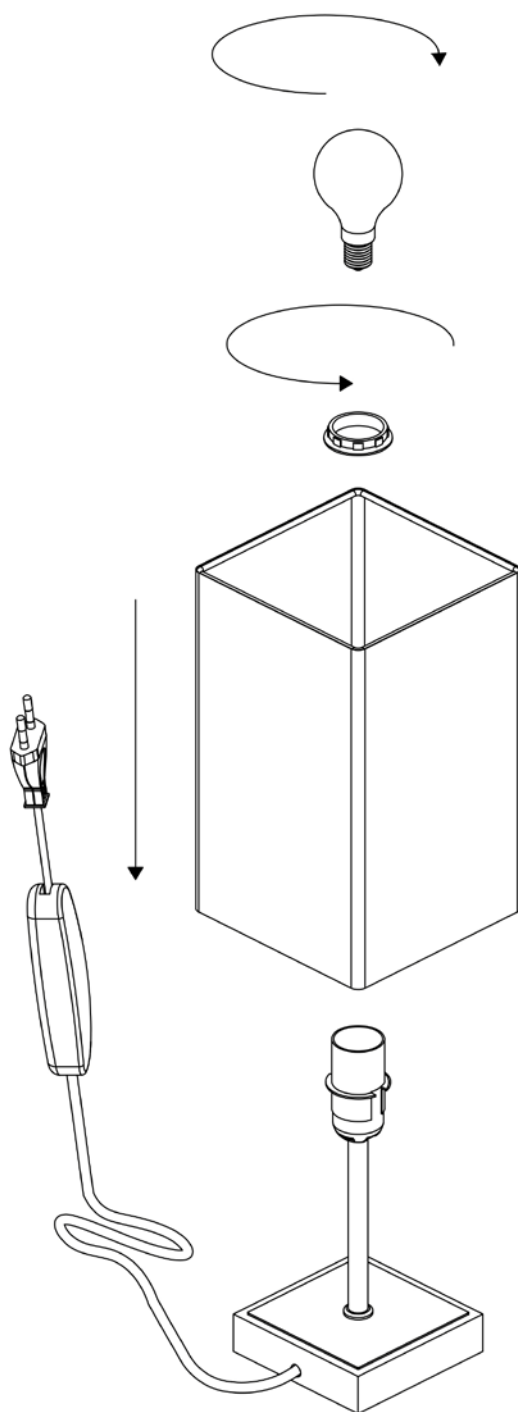

Line drawing of the item

Item number: 39502/01/53

Installation drawing

Technical details

materials used:	Metal+Wood
color:	Orange
dimmable and how is the fixture dimmable:	
size:	Height: 34.5 cm Length: 12 cm Width: 12 cm Net Weight: 0.57 kg
power requirements:	220-240V~50Hz
bulb type and maximum Wattage:	E14 Max.40W
number of bulbs:	1xE14
IP degree:	IP20