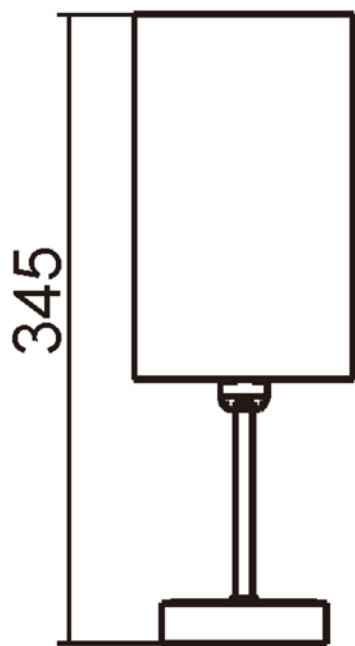

Line drawing of the item

Item number: 39502/01/53

Installation drawing

Technical details

materials used:	Metal+Wood
color:	Orange
dimmable and how is the fixture dimmable:	
size:	Height: 34.5 cm Length: 12 cm Width: 12 cm Net Weight: 0.57 kg
power requirements:	220-240V~50Hz
bulb type and maximum Wattage:	E14 Max.40W
number of bulbs:	1xE14
IP degree:	IP20