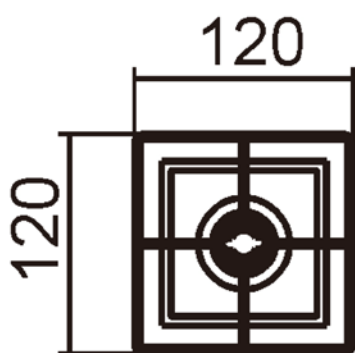

Line drawing of the item

Item number: 39502/01/53

Installation drawing

Technical details

materials used:	Metal+Wood
color:	Orange
dimmable and how is the fixture dimmable:	
size:	Height: 34.5 cm Length: 12 cm Width: 12 cm Net Weight: 0.57 kg
power requirements:	220-240V~50Hz
bulb type and maximum Wattage:	E14 Max.40W
number of bulbs:	1xE14
IP degree:	IP20