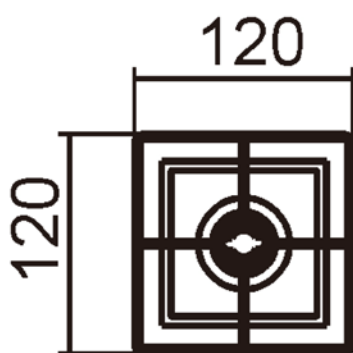

Line drawing of the item

Item number: 39502/01/31

Installation drawing

### Technical details

materials used:	Metal+Wood
color:	White
dimmable and how is the fixture dimmable:	
size:	Height: 34.5 cm Length: 12 cm Width: 12 cm Net Weight: 0.57 kg
power requirements:	220-240V~50Hz
bulb type and maximum Wattage:	E14 Max.40W
number of bulbs:	1xE14
IP degree:	IP20