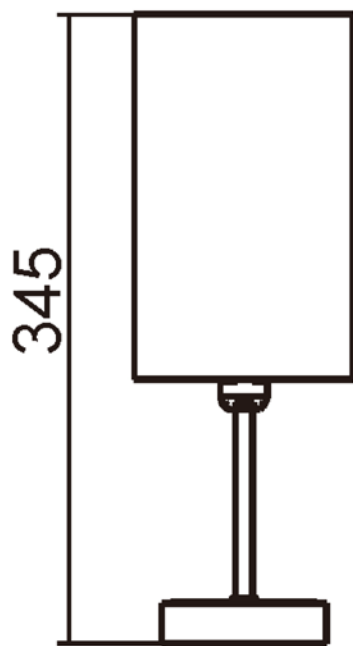

Line drawing of the item

Item number: 39502/01/31

Installation drawing

### Technical details

materials used:	Metal+Wood
color:	White
dimmable and how is the fixture dimmable:	
size:	Height: 34.5 cm Length: 12 cm Width: 12 cm Net Weight: 0.57 kg
power requirements:	220-240V~50Hz
bulb type and maximum Wattage:	E14 Max.40W
number of bulbs:	1xE14
IP degree:	IP20