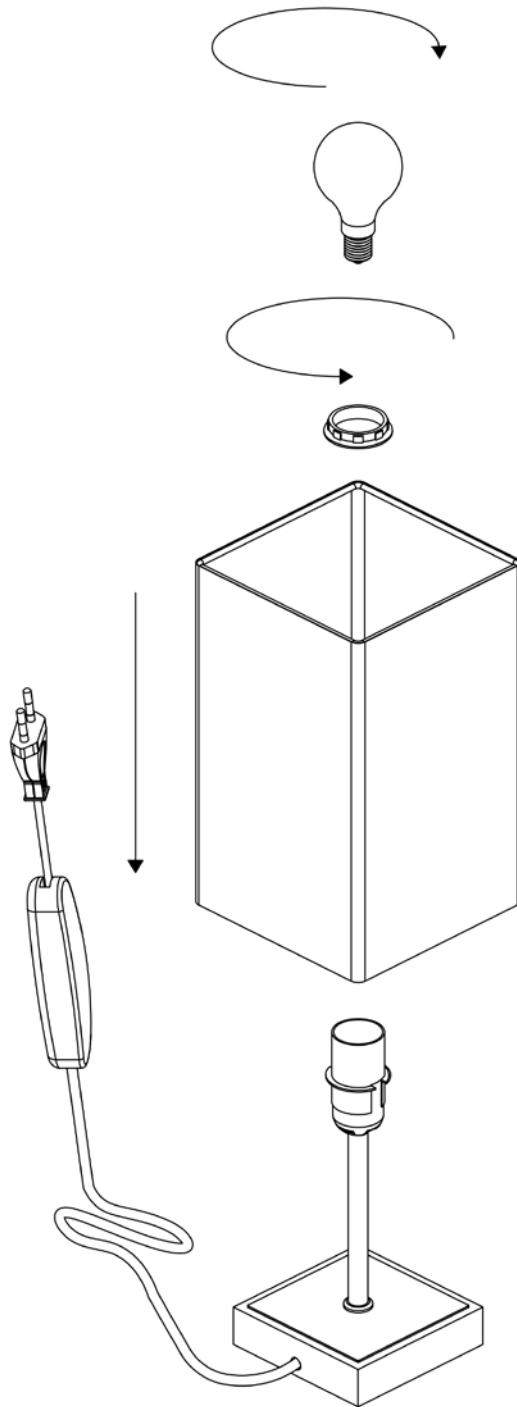

Line drawing of the item

Item number: 39502/01/31

Installation drawing

### Technical details

materials used:	Metal+Wood
color:	White
dimmable and how is the fixture dimmable:	
size:	Height: 34.5 cm Length: 12 cm Width: 12 cm Net Weight: 0.57 kg
power requirements:	220-240V~50Hz
bulb type and maximum Wattage:	E14 Max.40W
number of bulbs:	1xE14
IP degree:	IP20