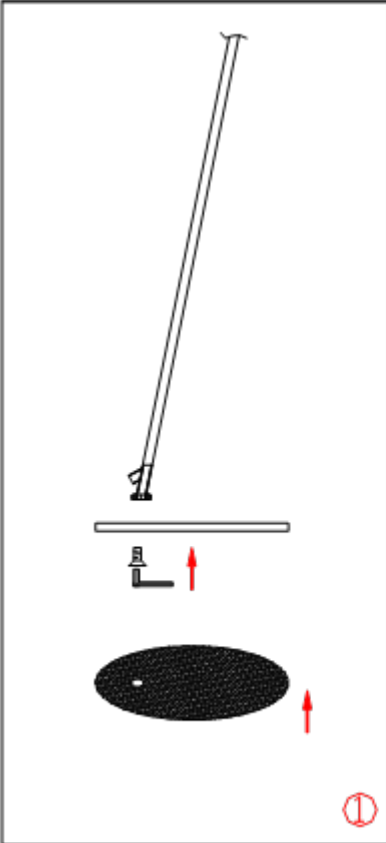

Item number: 37703/01/36

Technical details

Materials used:	Carbon steel +Aluminum
Color:	Matt white
Dimmable and how is fixture dimmable	
Size:	Height: 164CM
	Length: 74CM
	Width: 28CM
	Net weight: 5.8Kg
Power requirements:	220-240V~50Hz
Bulb type and maximum wattage:	E27 MAX.60W
Number of bulbs:	1 x E27
IP degree:	IP20