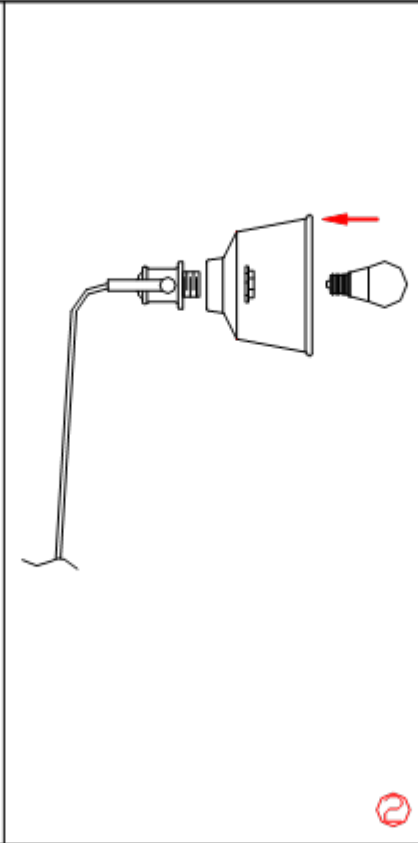

Item number: 37703/01/36

Technical details

Materials used:	Carbon steel +Aluminum
Color:	Matt white
Dimmable and how is fixture dimmable	
Size:	Height: 164CM
	Length: 74CM
	Width: 28CM
	Net weight: 5.8Kg
Power requirements:	220-240V~50Hz
Bulb type and maximum wattage:	E27 MAX.60W
Number of bulbs:	1 x E27
IP degree:	IP20