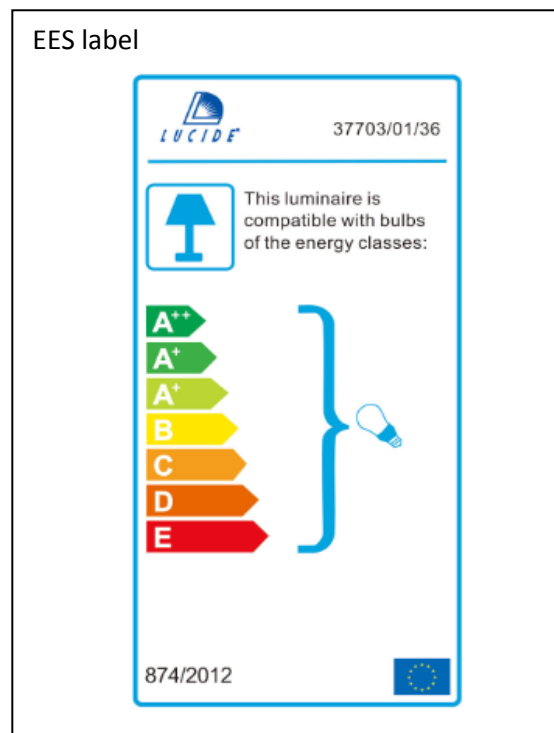

Exclusions pour la garantie : 1. Les pièces de verre cassées sur l'appareil ne seront remplacées que 14 jours à compter de l'achat par l'utilisateur final. 2. L'usure normale, la décoloration résultant d'une utilisation normale. 3. Les dégâts causés par des facteurs externes comme le feu, l'eau, une utilisation / installation ou maintenance incorrecte du produit.

Pour les réclamations de de garantie, le client doit remettre les appareils / pièces défectueuses et le ticket d'achat original.

Garantiebestimmungen:

Lucide NV garantiert für einen Zeitraum von 2 Jahren ab Kaufdatum und Kauf durch den Endkunden, dass das gelieferte Produkt frei von Material- und Herstellungsfehlern ist, sofern das Produkt gemäß der Bedienungsanleitung installiert und gewartet wird.

Von der Garantie ausgenommen: 1. Gebrochene Glasteile der Fassung werden nur innerhalb von 14 Tagen ab Kauf durch den Endkunden ersetzt. 2. Normaler Verschleiß, Verfärbungen aufgrund des normalen Gebrauchs. 3. Beschädigungen aufgrund externer Ursachen wie Feuer, Wasser, unsachgemäße Nutzung/ Installation oder Wartung des Produkts.

Kunden müssen das defekte Produkt/Teil und den Originalkaufbeleg einsenden, um Garantieansprüche geltend zu machen.

Other languages of the manual and further explanations can be found on our website.