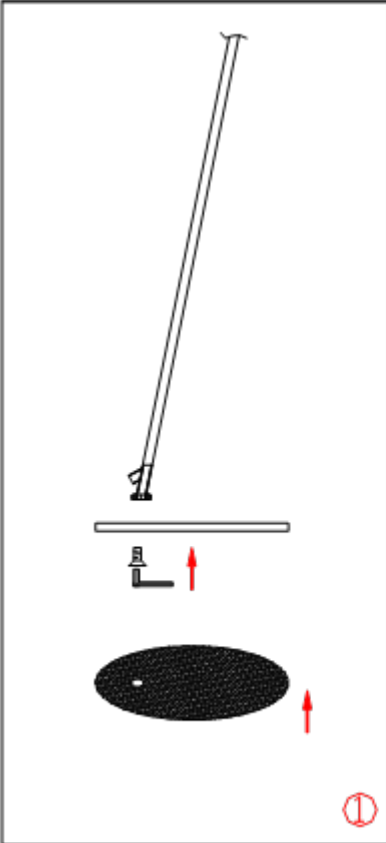

Item number: 37703/01/31

Technical details

Materials used:	Carbon steel +Aluminum
Color:	Matt white
Dimmable and how is fixture dimmable	
Size:	Height: 164CM
	Length: 74CM
	Width: 28CM
	Net weight: 5.8Kg
Power requirements:	220-240V~50Hz
Bulb type and maximum wattage:	E27 MAX.60W
Number of bulbs:	1 x E27
IP degree:	IP20