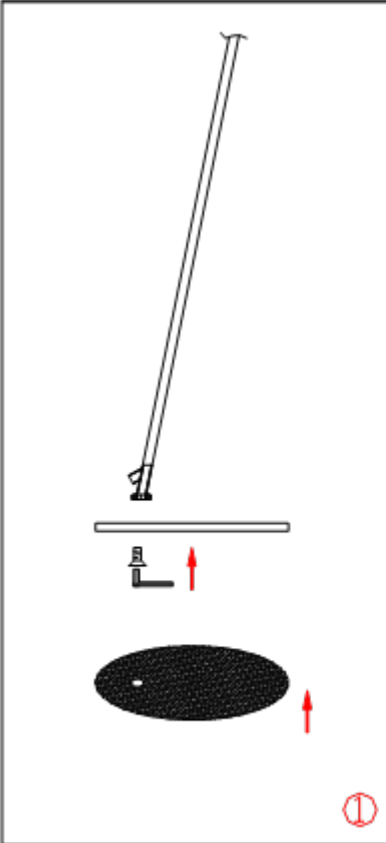

Item number: 37703/01/30

Technical details

Materials used:	Carbon steel +Aluminum
Color:	Matt black
Dimmable and how is fixture dimmable	
Size:	Height: 164CM
	Length: 74CM
	Width: 28CM
	Net weight: 5.8Kg
Power requirements:	220-240V~50Hz
Bulb type and maximum wattage:	E27 MAX.60W
Number of bulbs:	1 x E27
IP degree:	IP20