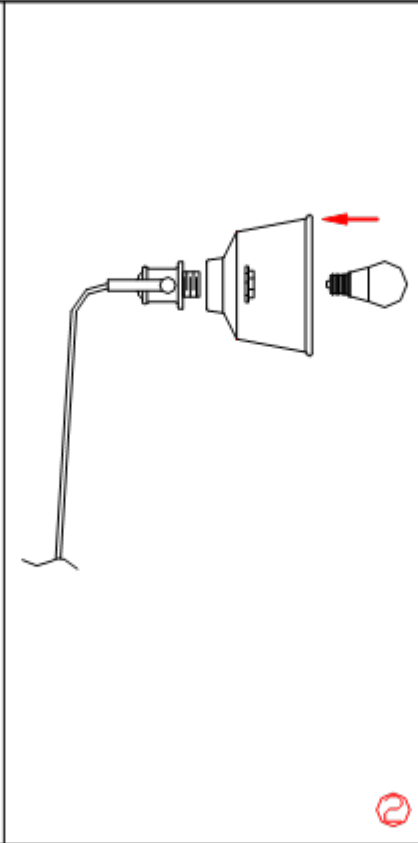

Item number: 37703/01/30

Technical details

Materials used:	Carbon steel +Aluminum
Color:	Matt black
Dimmable and how is fixture dimmable	
Size:	Height: 164CM
	Length: 74CM
	Width: 28CM
	Net weight: 5.8Kg
Power requirements:	220-240V~50Hz
Bulb type and maximum wattage:	E27 MAX.60W
Number of bulbs:	1 x E27
IP degree:	IP20