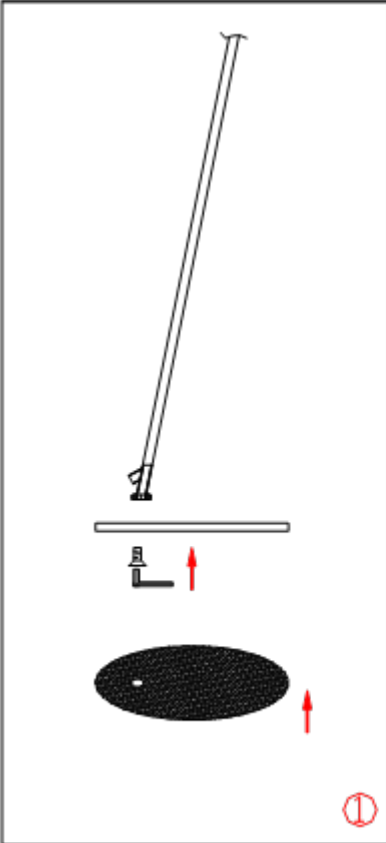

Item number: 37603/01/36

Technical details

Materials used:	Carbon steel
Color:	Silver
Dimmable and how is fixture dimmable	
Size:	Height: 60CM
	Length: 40CM
	Width: 18CM
	Net weight: 2.2Kg
Power requirements:	220-240V~50Hz
Bulb type and maximum wattage:	E14 MAX.40W
Number of bulbs:	1 x E14
IP degree:	IP20