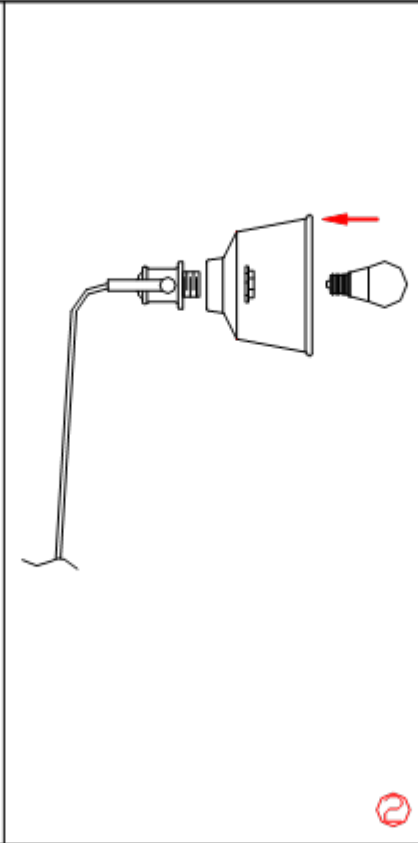

Item number: 37603/01/36

Technical details

Materials used:	Carbon steel
Color:	Silver
Dimmable and how is fixture dimmable	
Size:	Height: 60CM
	Length: 40CM
	Width: 18CM
	Net weight: 2.2Kg
Power requirements:	220-240V~50Hz
Bulb type and maximum wattage:	E14 MAX.40W
Number of bulbs:	1 x E14
IP degree:	IP20