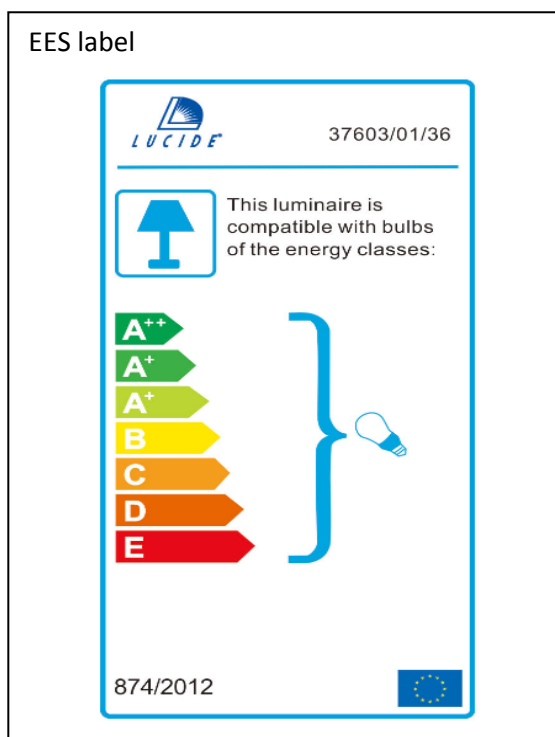

Garantiebestimmungen:

Lucide NV garantiert für einen Zeitraum von 2 Jahren ab Kaufdatum und Kauf durch den Endkunden, dass das gelieferte Produkt frei von Material- und Herstellungsfehlern ist, sofern das Produkt gemäß der Bedienungsanleitung installiert und gewartet wird.
Von der Garantie ausgenommen: 1. Gebrochene Glasteile der Fassung werden nur innerhalb von 14 Tagen ab Kauf durch den Endkunden ersetzt. 2. Normaler Verschleiß, Verfärbungen aufgrund des normalen Gebrauchs. 3. Beschädigungen aufgrund externer Ursachen wie Feuer, Wasser, unsachgemäße Nutzung/ Installation oder Wartung des Produkts.
Kunden müssen das defekte Produkt/Teil und den Originalkaufbeleg einsenden, um Garantieansprüche geltend zu machen.

Other languages of the manual and further explanations can be found on our website.