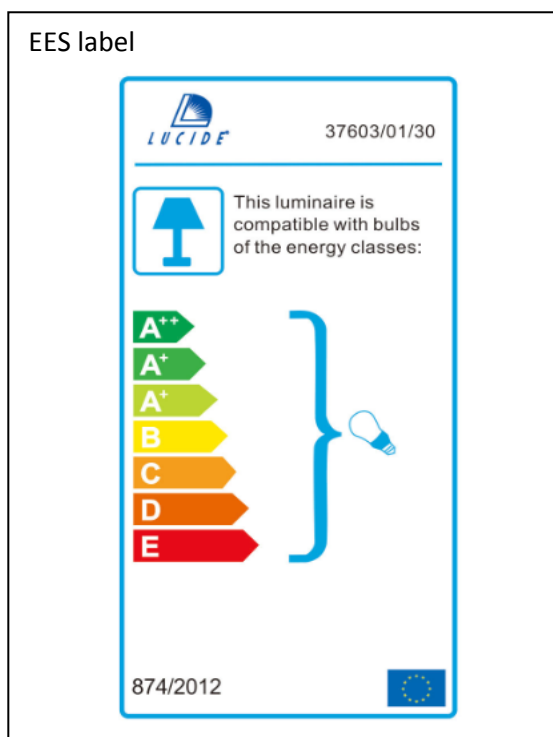

Garantiebestimmungen:

Lucide NV garantiert für einen Zeitraum von 2 Jahren ab Kaufdatum und Kauf durch den Endkunden, dass das gelieferte Produkt frei von Material- und Herstellungsfehlern ist, sofern das Produkt gemäß der Bedienungsanleitung installiert und gewartet wird.
Von der Garantie ausgenommen: 1. Gebrochene Glasteile der Fassung werden nur innerhalb von 14 Tagen ab Kauf durch den Endkunden ersetzt. 2. Normaler Verschleiß, Verfärbungen aufgrund des normalen Gebrauchs. 3. Beschädigungen aufgrund externer Ursachen wie Feuer, Wasser, unsachgemäße Nutzung/ Installation oder Wartung des Produkts.
Kunden müssen das defekte Produkt/Teil und den Originalkaufbeleg einsenden, um Garantieansprüche geltend zu machen.

Other languages of the manual and further explanations can be found on our website.