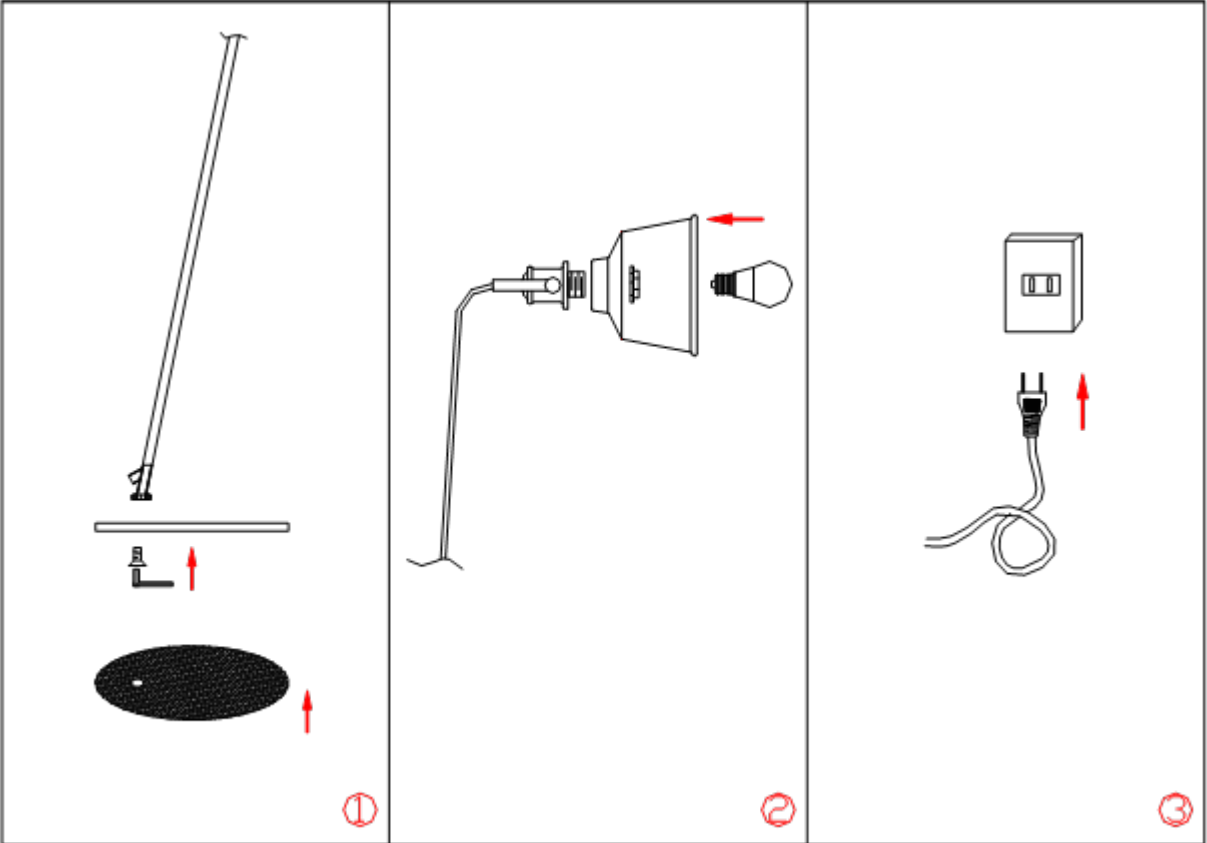

Item number: 37603/01/30

Technical details

Materials used:	Carbon steel
Color:	Matt black
Dimmable and how is fixture dimmable	
Size:	Height: 60CM
	Length: 40CM
	Width: 18CM
	Net weight: 2.2Kg
Power requirements:	220-240V~50Hz
Bulb type and maximum wattage:	E14 MAX.40W
Number of bulbs:	1 x E14
IP degree:	IP20