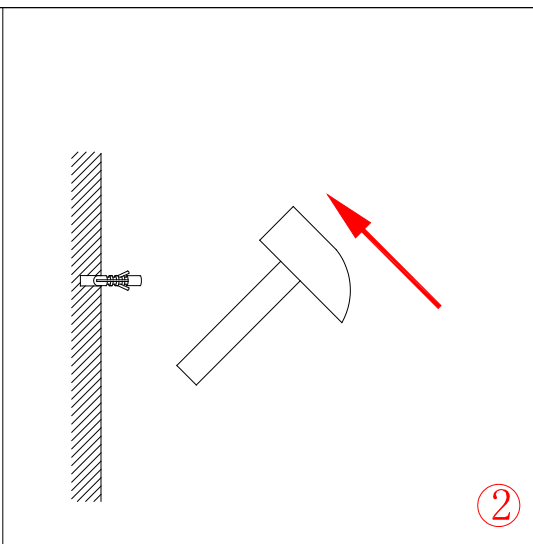

Item number: 37203/01/31

Technical details

Materials used:	Carbon steel
Color:	Matt white
Dimmable and how is fixture dimmable	
Size:	Height: 20CM
	Length: 27CM
	Width: 15CM
	Net weight: 0.8Kg
Power requirements:	220-240V~50Hz
Bulb type and maximum wattage:	E14 MAX.40W
Number of bulbs:	1 x E14
IP degree:	IP20