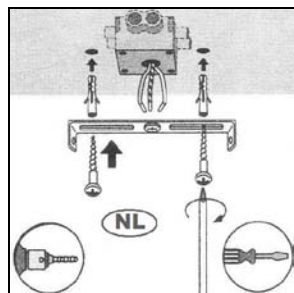

Item number: 37203/01/31

Technical details

Materials used:	Carbon steel
Color:	Matt white
Dimmable and how is fixture dimmable	
Size:	Height: 20CM
	Length: 27CM
	Width: 15CM
	Net weight: 0.8Kg
Power requirements:	220-240V~50Hz
Bulb type and maximum wattage:	E14 MAX.40W
Number of bulbs:	1 x E14
IP degree:	IP20