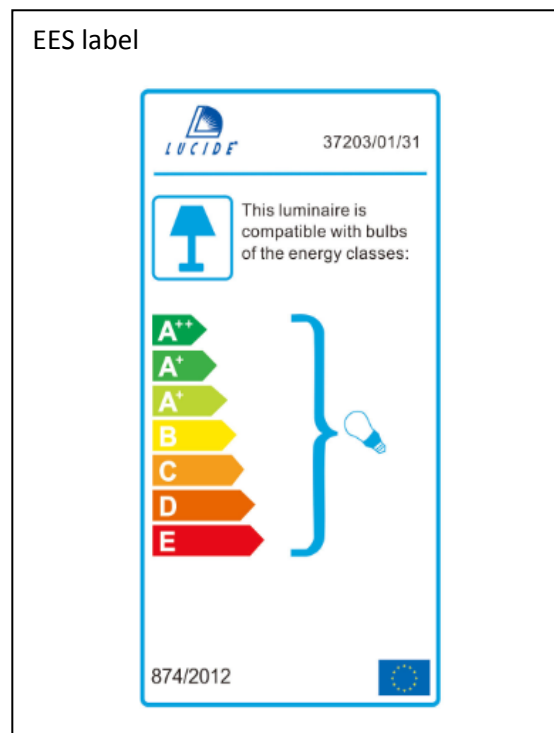

Garantiebestimmungen:

Lucide NV garantiert für einen Zeitraum von 2 Jahren ab Kaufdatum und Kauf durch den Endkunden, dass das gelieferte Produkt frei von Material- und Herstellungsfehlern ist, sofern das Produkt gemäß der Bedienungsanleitung installiert und gewartet wird.
Von der Garantie ausgenommen: 1. Gebrochene Glasteile der Fassung werden nur innerhalb von 14 Tagen ab Kauf durch den Endkunden ersetzt. 2. Normaler Verschleiß, Verfärbungen aufgrund des normalen Gebrauchs. 3. Beschädigungen aufgrund externer Ursachen wie Feuer, Wasser, unsachgemäße Nutzung/ Installation oder Wartung des Produkts.
Kunden müssen das defekte Produkt/Teil und den Originalkaufbeleg einsenden, um Garantieansprüche geltend zu machen.

Other languages of the manual and further explanations can be found on our website.