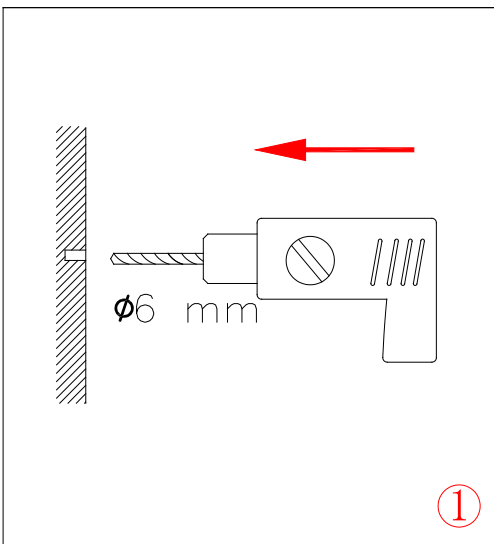

Item number: 37203/01/31

Technical details

Materials used:	Carbon steel
Color:	Matt white
Dimmable and how is fixture dimmable	
Size:	Height: 20CM
	Length: 27CM
	Width: 15CM
	Net weight: 0.8Kg
Power requirements:	220-240V~50Hz
Bulb type and maximum wattage:	E14 MAX.40W
Number of bulbs:	1 x E14
IP degree:	IP20