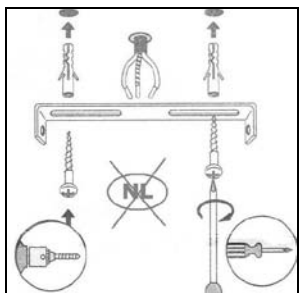

Item number: 37203/01/31

Technical details

Materials used:	Carbon steel
Color:	Matt white
Dimmable and how is fixture dimmable	
Size:	Height: 20CM
	Length: 27CM
	Width: 15CM
	Net weight: 0.8Kg
Power requirements:	220-240V~50Hz
Bulb type and maximum wattage:	E14 MAX.40W
Number of bulbs:	1 x E14
IP degree:	IP20