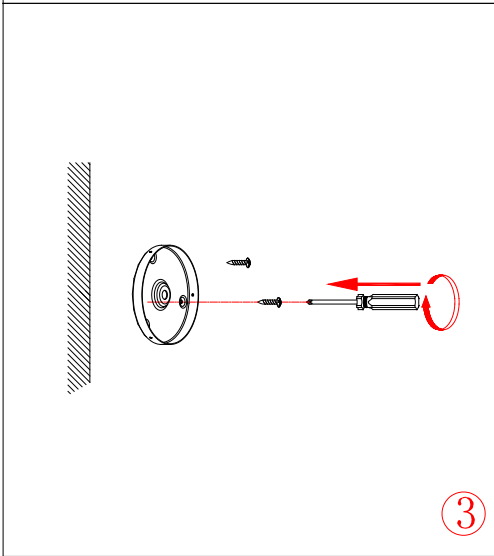

Item number: 37203/01/31

Technical details

Materials used:	Carbon steel
Color:	Matt white
Dimmable and how is fixture dimmable	
Size:	Height: 20CM
	Length: 27CM
	Width: 15CM
	Net weight: 0.8Kg
Power requirements:	220-240V~50Hz
Bulb type and maximum wattage:	E14 MAX.40W
Number of bulbs:	1 x E14
IP degree:	IP20