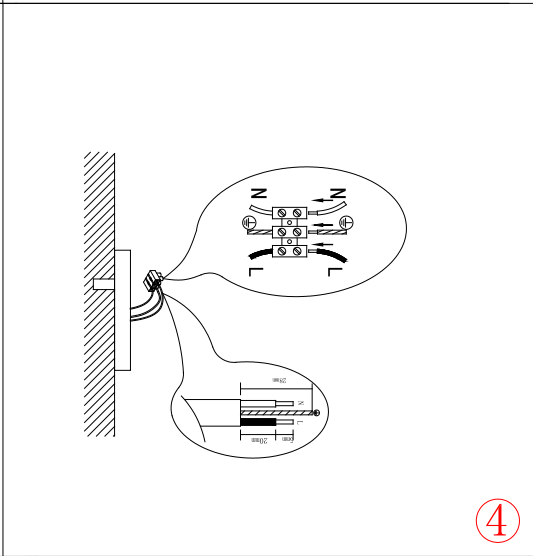

Item number: 37203/01/31

Technical details

Materials used:	Carbon steel
Color:	Matt white
Dimmable and how is fixture dimmable	
Size:	Height: 20CM
	Length: 27CM
	Width: 15CM
	Net weight: 0.8Kg
Power requirements:	220-240V~50Hz
Bulb type and maximum wattage:	E14 MAX.40W
Number of bulbs:	1 x E14
IP degree:	IP20