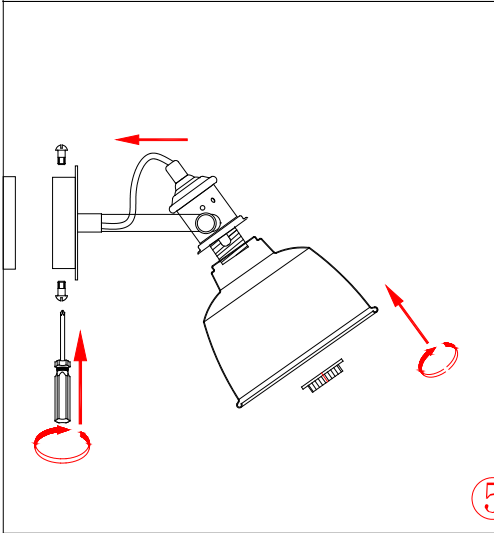

Item number: 37203/01/31

Technical details

Materials used:	Carbon steel
Color:	Matt white
Dimmable and how is fixture dimmable	
Size:	Height: 20CM
	Length: 27CM
	Width: 15CM
	Net weight: 0.8Kg
Power requirements:	220-240V~50Hz
Bulb type and maximum wattage:	E14 MAX.40W
Number of bulbs:	1 x E14
IP degree:	IP20