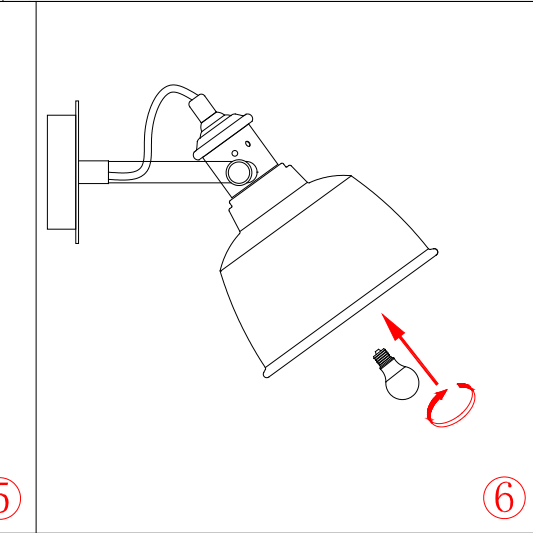

Item number: 37203/01/31

Technical details

Materials used:	Carbon steel
Color:	Matt white
Dimmable and how is fixture dimmable	
Size:	Height: 20CM
	Length: 27CM
	Width: 15CM
	Net weight: 0.8Kg
Power requirements:	220-240V~50Hz
Bulb type and maximum wattage:	E14 MAX.40W
Number of bulbs:	1 x E14
IP degree:	IP20