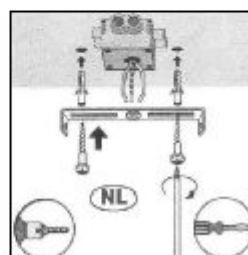

Line drawing of the item (with outline dimensions)

Item number:36105/25/11

Installation drawing (the same as it in its instruction manual)

Technical details

materials used:	Metal,Glass
color:	Chrome
dimmable and how is the fixture dimmable:	
size: Height: Length: Width: Net Weight:	80mm 500mm 500mm 4kgs
power requirements:	220-240V~50Hz
bulb type and maximum Wattage:	G9 Max.28W
number of bulbs:	5xG9
IP degree:	IP20