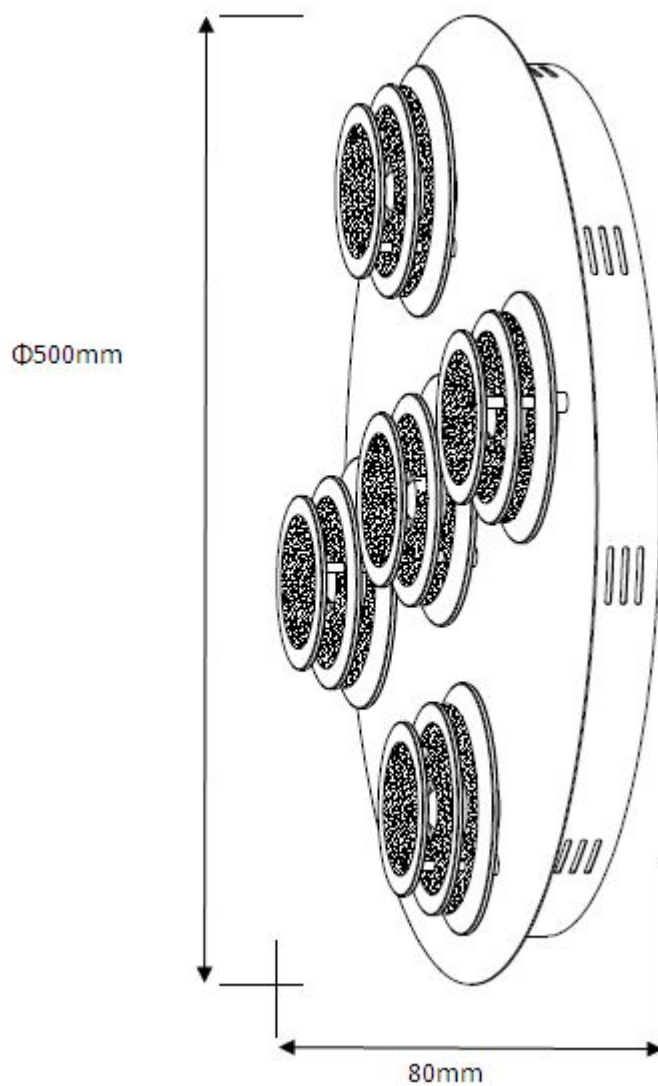

Line drawing of the item (with outline dimensions)

Item number:36105/25/11

Installation drawing (the same as it in its instruction manual)

Technical details

materials used:	Metal,Glass
color:	Chrome
dimmable and how is the fixture dimmable:	
size: Height: Length: Width: Net Weight:	80mm 500mm 500mm 4kgs
power requirements:	220-240V~50Hz
bulb type and maximum Wattage:	G9 Max.28W
number of bulbs:	5xG9
IP degree:	IP20