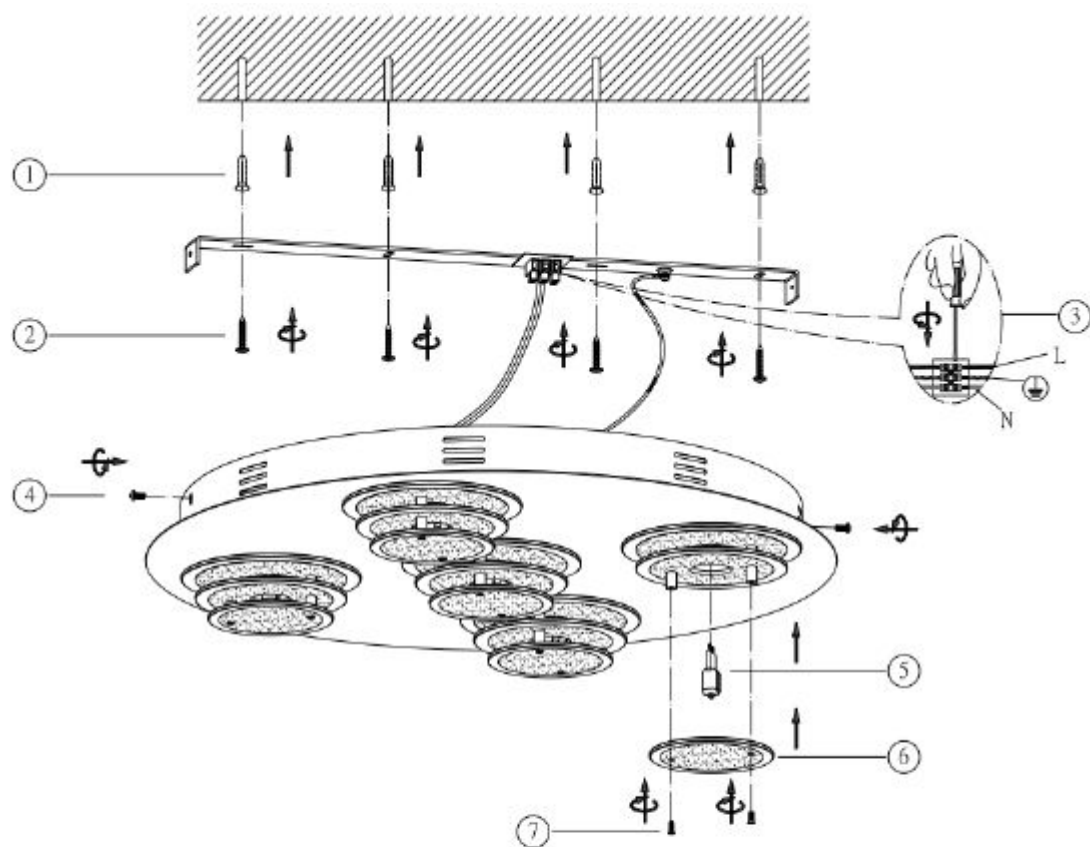

Line drawing of the item (with outline dimensions)

Item number:36105/25/11

Installation drawing (the same as it in its instruction manual)

Technical details

materials used:	Metal,Glass
color:	Chrome
dimmable and how is the fixture dimmable:	
size: Height: Length: Width: Net Weight:	80mm 500mm 500mm 4kgs
power requirements:	220-240V~50Hz
bulb type and maximum Wattage:	G9 Max.28W
number of bulbs:	5xG9
IP degree:	IP20