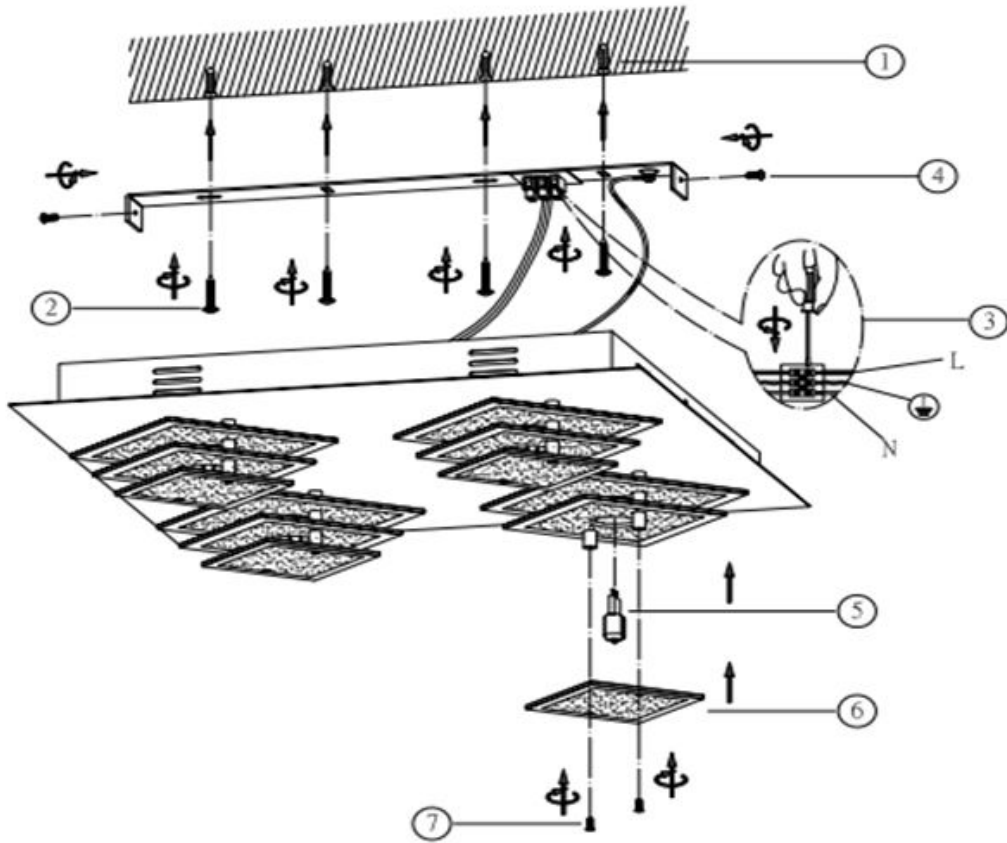

Line drawing of the item (with outline dimensions)

Item number:36105/24/11

Installation drawing (the same as it in its instruction manual)

## Technical details

materials used:	Metal,Glass
color:	Chrome
dimmmable and how is the fixture dimmmable:	
size:	Height: Length: Width: Net Weight:
	80mm 400mm 400mm 3.3KGS
power requirements:	220-240V~50Hz
bulb type and maximum Wattage:	G9 Max.28W
number of bulbs:	4xG9
IP degree:	IP20