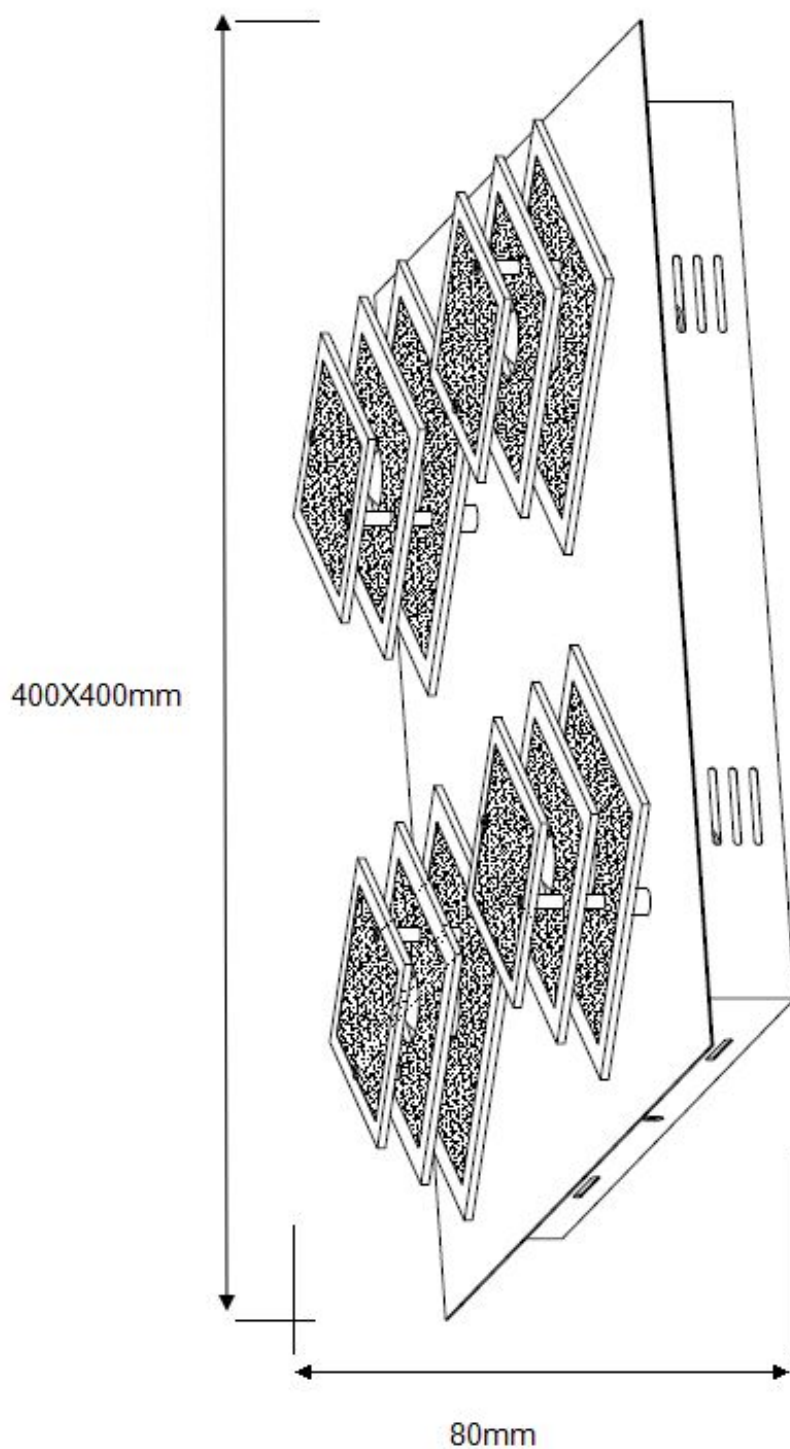

Line drawing of the item (with outline dimensions)

Item number:36105/24/11

Installation drawing (the same as it in its instruction manual)

## Technical details

materials used:	Metal,Glass
color:	Chrome
dimmmable and how is the fixture dimmmable:	
size:	Height: Length: Width: Net Weight:
	80mm 400mm 400mm 3.3KGS
power requirements:	220-240V~50Hz
bulb type and maximum Wattage:	G9 Max.28W
number of bulbs:	4xG9
IP degree:	IP20