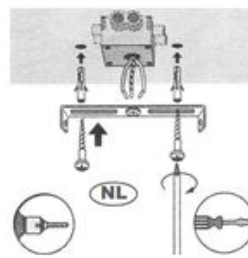

Line drawing of the item (with outline dimensions)

Item number:36105/24/11

Installation drawing (the same as it in its instruction manual)

## Technical details

materials used:	Metal,Glass
color:	Chrome
dimmmable and how is the fixture dimmmable:	
size:	Height: Length: Width: Net Weight:
	80mm 400mm 400mm 3.3KGS
power requirements:	220-240V~50Hz
bulb type and maximum Wattage:	G9 Max.28W
number of bulbs:	4xG9
IP degree:	IP20