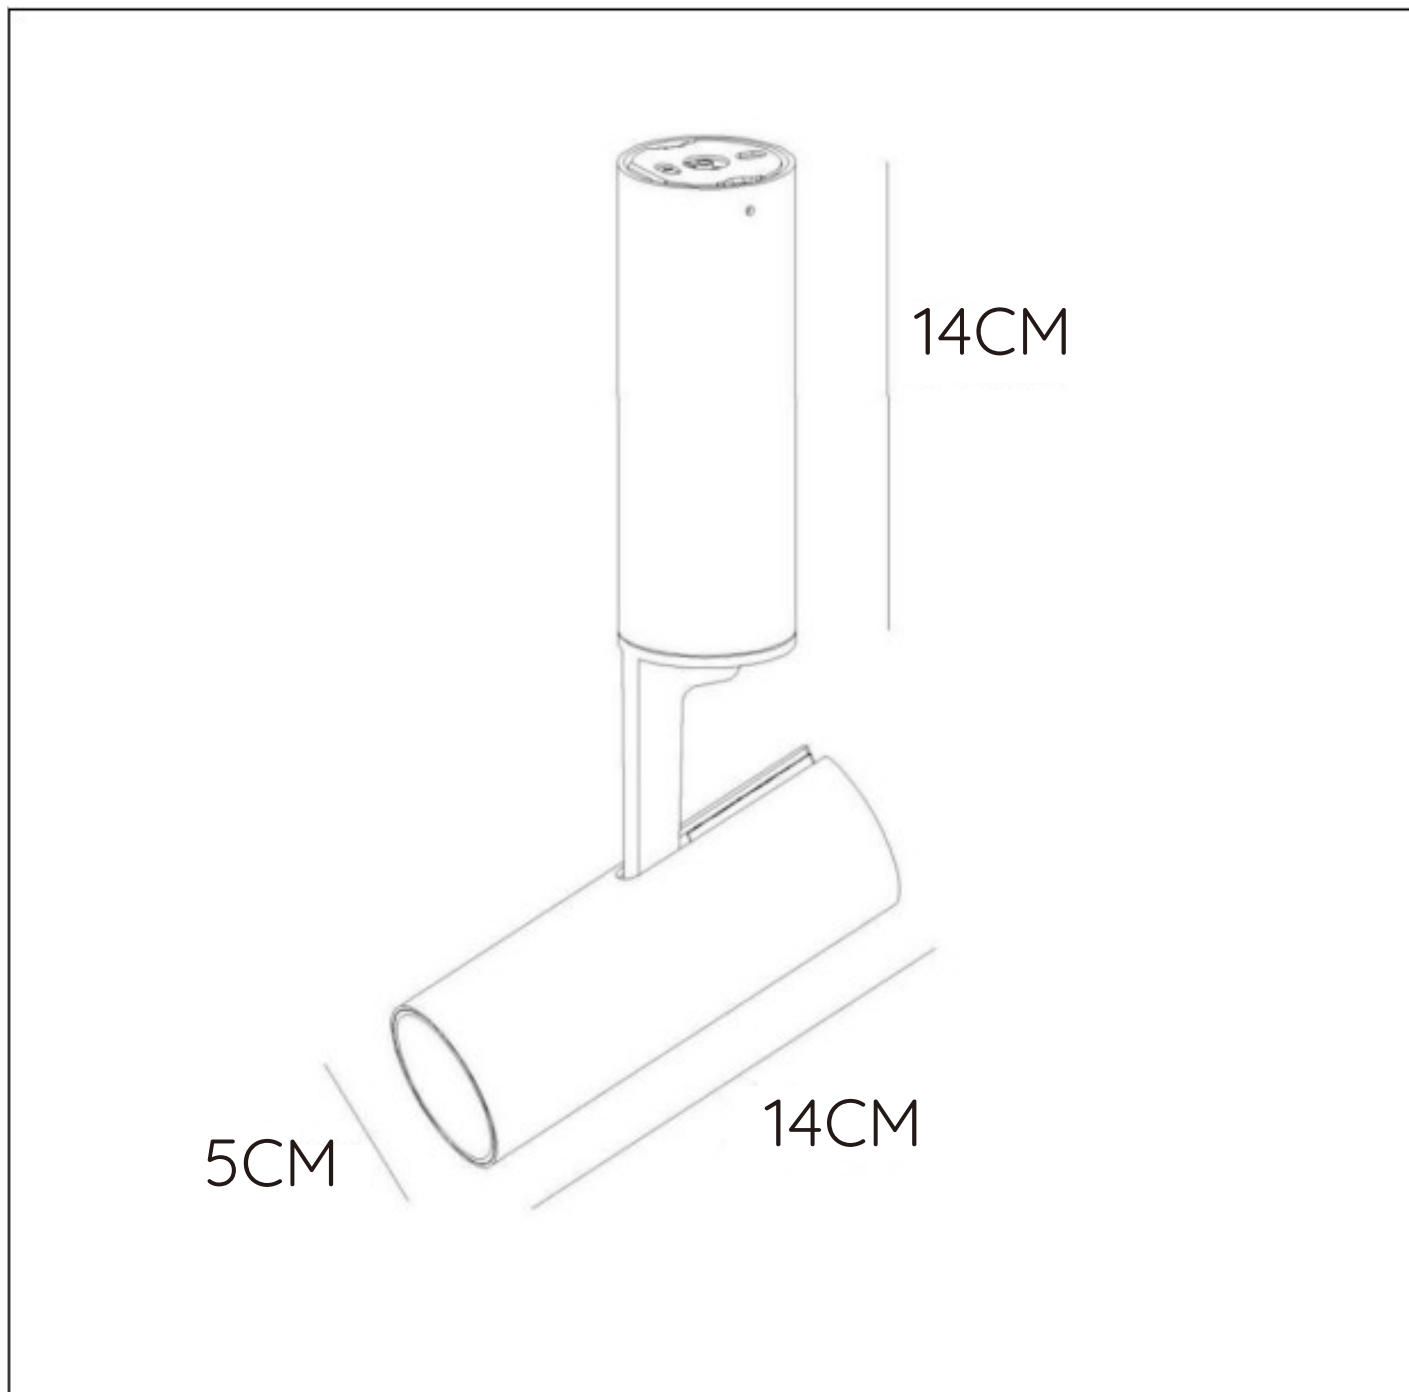

GREG-LED

Item number : 35909/13/30

EAN code : 5411212351586