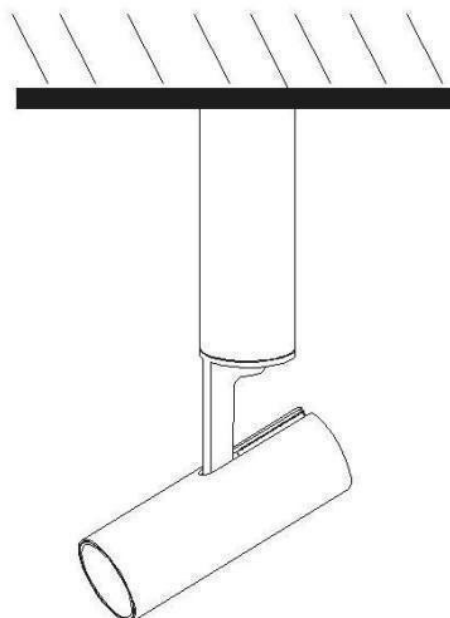

Dit product bevat een lichtbron van energie-efficiëntieklasse G
Ce produit contient une source lumineuse de classe énergétique G
This product contains a light source of energy efficiency class G
Dieses Produkt enthält eine Lichtquelle der Energieeffizienzklasse G
Ten produkt zawiera ród o wiat a o klasie efektywno ci energetycznej G