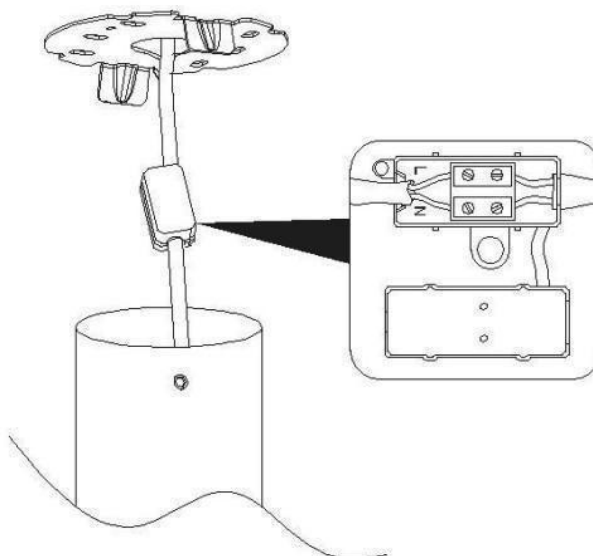

item number : 35909/13/30

EAN code : 5411212351586

GREG-LED

General

Dimensions LxWxH : 14 cm x 5 cm x 28 cm

Height minimum : 28 cm

Height maximum : 28 cm

Dimensions shade LxWxH : -

Dimmable : No

Light direction : Downlight

Adjustable in height : Not In Height

Adjustable

Directional : Rotatable & Titable

Cable : No Cable On Product(360 Degree)

Cable length : -

Sensor : Without Sensor

Control : Light Switch Control

IP-Class : 20

Electric class : 2

Light source including ?: Yes

Lamp socket : Integrated LED

Light source number : 1

Power requirements : 220-240V~50/60Hz

Bulb type & maximum wattage : LED- max.13W

For more specifications of this product please visit

www.lucide.com

GREG-LED

Item number : 35909/13/30

EAN code : 5411212351586

1

2

3