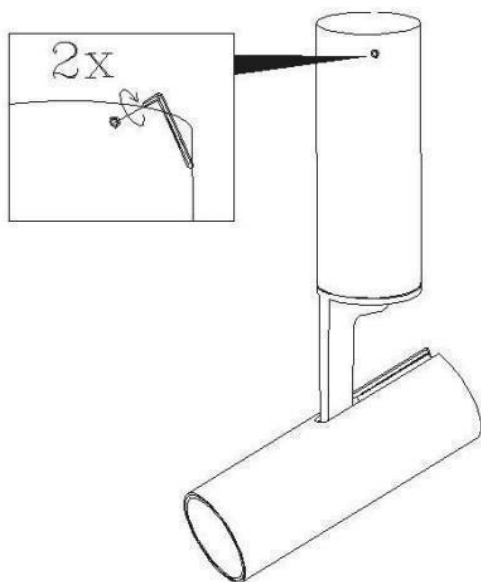

item number : 35909/13/30

EAN code : 5411212351586

GREG-LED

General

Dimensions LxWxH : 14 cm x 5 cm x 28 cm

Height minimum : 28 cm

Height maximum : 28 cm

Dimensions shade LxWxH : -

Main material : Aluminum

Ceiling rose material : -

Color : Black

Style : Modern

Shape : Cylinder

Weight : 0,62 kg

Warranty : 3 years

Product specifications

Dimmable : No

Light direction : Downlight

Adjustable in height : Not In Height

Adjustable

Directional : Rotatable & Titable

Cable : No Cable On Product(360 Degree)

Cable length : -

Sensor : Without Sensor

For more specifications of this product please visit

www.lucide.com

GREG-LED

Item number : 35909/13/30

EAN code : 5411212351586

1

2

3