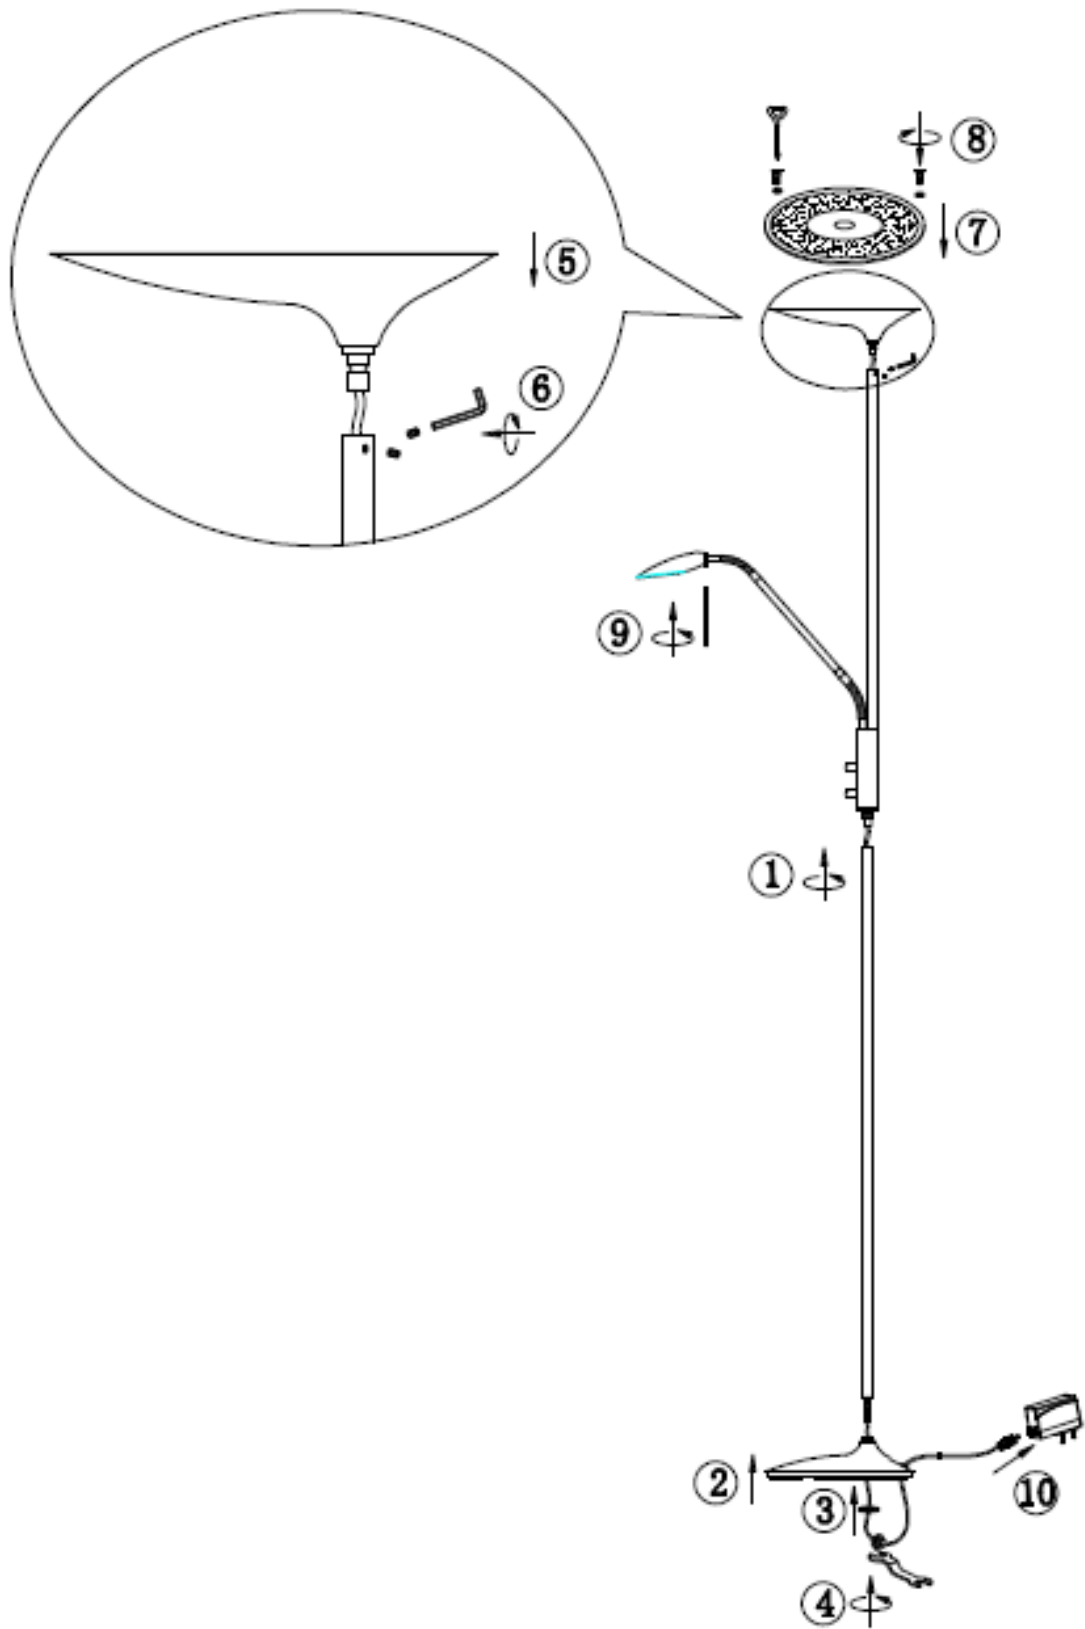

Item number: 34728/23/12, 34728/23/17

Technical details

Materials used:	Metal
Color:	Satin nickel, Red copper
Dimmable and how is fixture dimmable	Dimmable
Size:	Height: 183cm
	Length: 27cm
	Width: 27cm
	Net weight: 5.90kg
Power requirements:	220-240V~50HZ
Bulb type and maximum wattage:	LED 18W + 5W
Number of bulbs:	1pc 18w + 1pc 5w
IP degree:	IP20