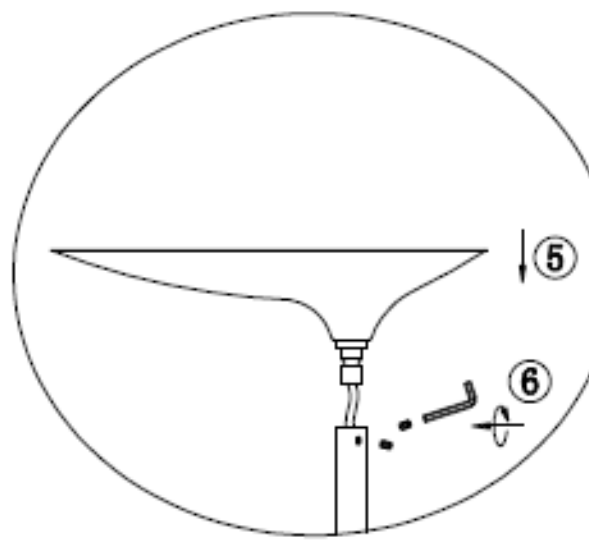

#### Technical details

Materials used:	Metal
Color:	Satin nickel
Dimmable and how is fixture dimmable	Uplight: Dimmable; Reading light: On/Off
Size:	Height: 183cm
	Length: 27cm
	Width: 27cm
	Net weight: 5.80kg
Power requirements:	220-240V~50HZ
Bulb type and maximum wattage:	LED 18W + LED 5W
Number of bulbs:	1pc 18W LED + 1pc 5W LED
IP degree:	IP20