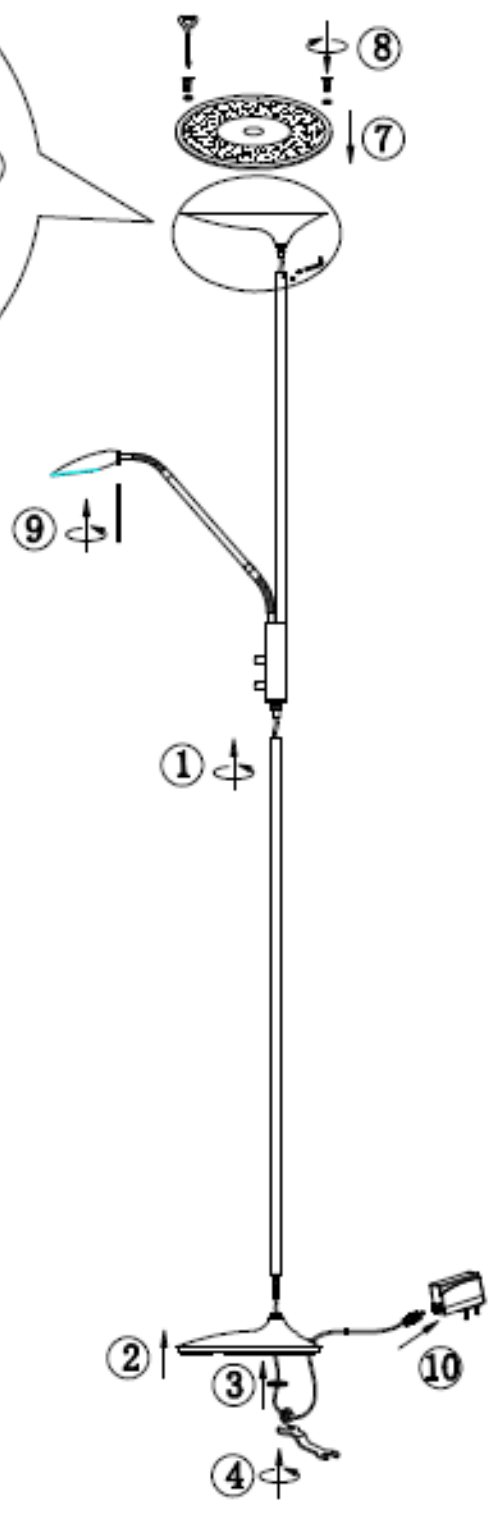

Item number: 34728/23/12

#### Technical details

Materials used:	Metal
Color:	Satin nickel
Dimmable and how is fixture dimmable	Uplight: Dimmable; Reading light: On/Off
Size:	Height: 183cm
	Length: 27cm
	Width: 27cm
	Net weight: 5.80kg
Power requirements:	220-240V~50HZ
Bulb type and maximum wattage:	LED 18W + LED 5W
Number of bulbs:	1pc 18W LED + 1pc 5W LED
IP degree:	IP20