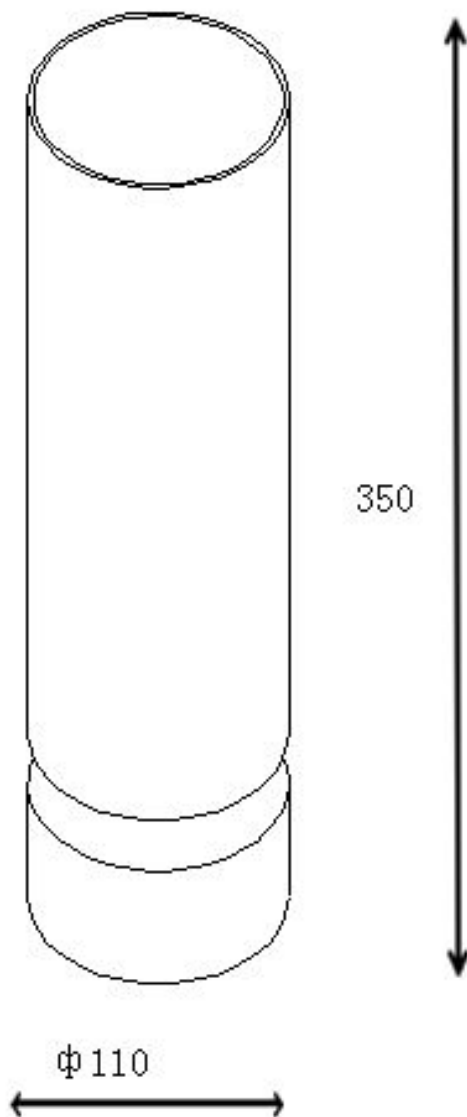

Line drawing of the item (with outline dimensions)

Item number: 34513/81/68

Installation drawing (the same as it in its instruction manual)

1

Technical details

materials used:	Table lamp	
color:	Blue	
dimmable and how is the fixture dimmable:		
size:	Height:	35cm
	Length:	
	Width:	11cm
	Net Weight:	1.50KG
power requirements:	220V-240V~50Hz	
bulb type and maximum Wattage:	E14 Max.25W	
number of bulbs:	1XE14	
IP degree:	IP20	