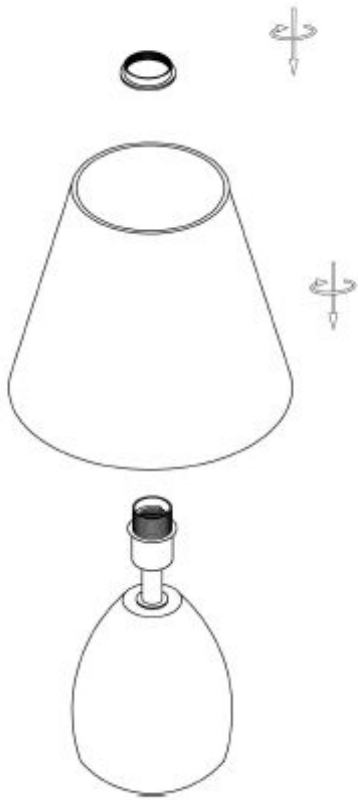

Line drawing of the item (with outline dimensions)

Item number: 34502/81/43

Installation drawing (the same as it in its instruction manual)

1

2

Technical details

materials used:	Concrete base + fabric shade	
color:	Brown	
dimnable and how is the fixture dimmable:		
size:	Height:	30.5cm
	Length:	
	Width:	18.00cm
	Net Weight:	1.00KG
power requirements:	220V-240V~50Hz	
bulb type and maximum Wattage:	E14 Max.40W	
number of bulbs:	1XE14	
IP degree:	IP20	