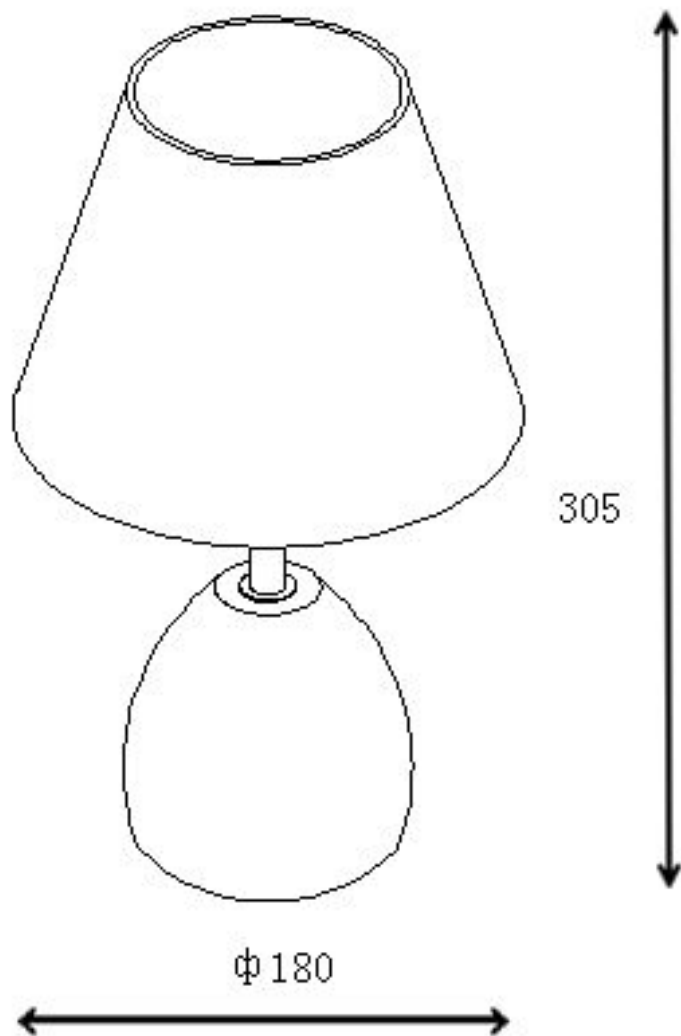

Line drawing of the item (with outline dimensions)

Item number: 34502/81/43

Installation drawing (the same as it in its instruction manual)

1

2

Technical details

materials used:	Concrete base + fabric shade	
color:	Brown	
dimnable and how is the fixture dimmable:		
size:	Height:	30.5cm
	Length:	
	Width:	18.00cm
	Net Weight:	1.00KG
power requirements:	220V-240V~50Hz	
bulb type and maximum Wattage:	E14 Max.40W	
number of bulbs:	1XE14	
IP degree:	IP20	