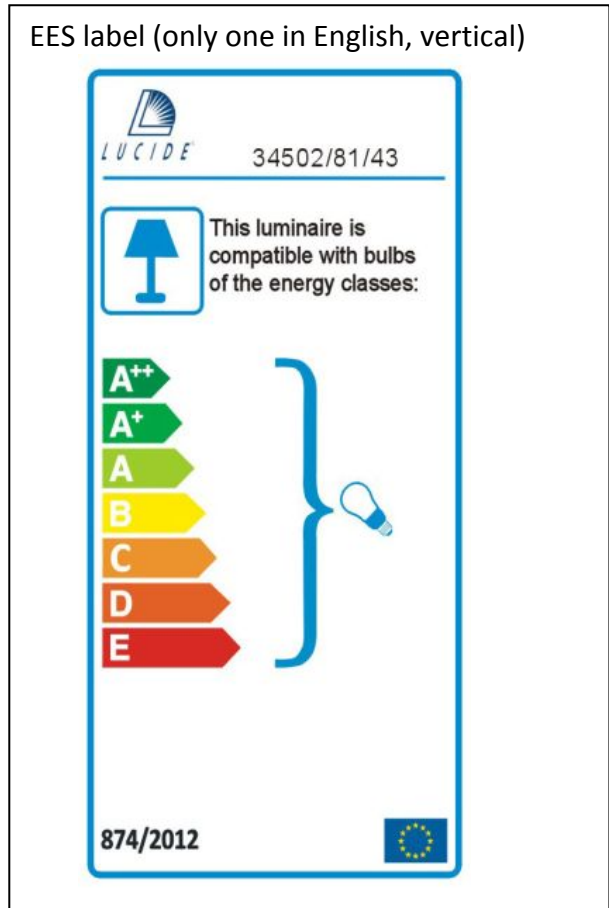

Line drawing of the item (with outline dimensions)

Item number: 34502/81/43

Installation drawing (the same as it in its instruction manual)

1

2

Technical details

materials used:	Concrete base + fabric shade	
color:	Brown	
dimnable and how is the fixture dimmable:		
size:	Height:	30.5cm
	Length:	
	Width:	18.00cm
	Net Weight:	1.00KG
power requirements:	220V-240V~50Hz	
bulb type and maximum Wattage:	E14 Max.40W	
number of bulbs:	1XE14	
IP degree:	IP20	