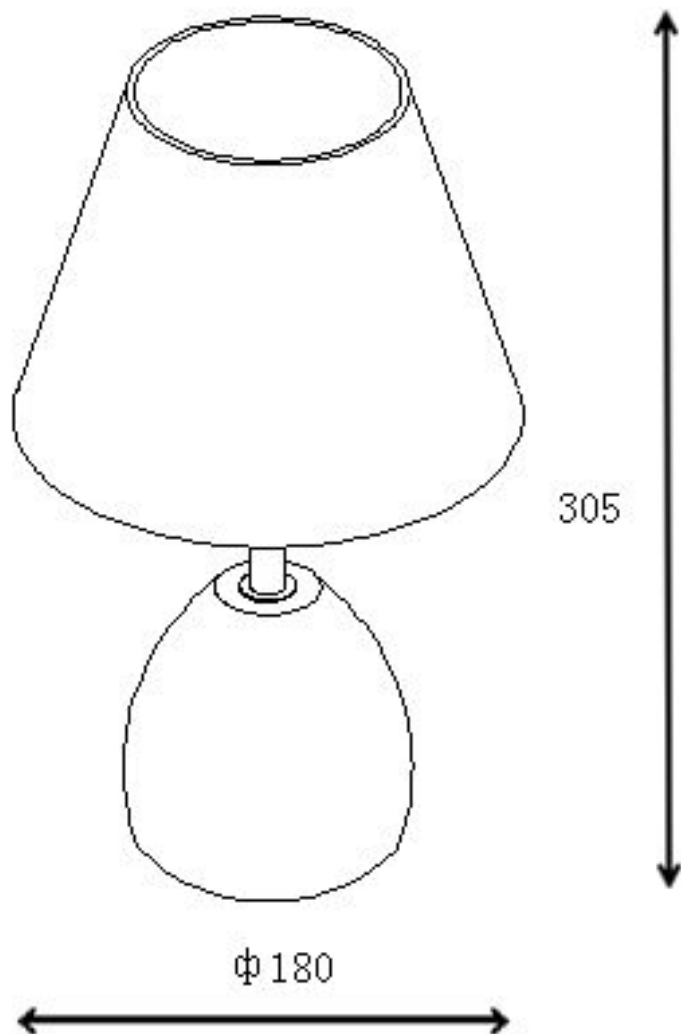

Line drawing of the item (with outline dimensions)

Item number: 34502/81/41

Installation drawing (the same as it in its instruction manual)

1

2

### Technical details

materials used:	Concrete base + fabric shade	
color:	Concrete table lamp	
dimnable and how is the fixture dimmable:		
size:	Height:	30.5cm
	Length:	
	Width:	18.00cm
	Net Weight:	1.00KG
power requirements:	220V-240V~50Hz	
bulb type and maximum Wattage:	E14 Max.40W	
number of bulbs:	1XE14	
IP degree:	IP20	