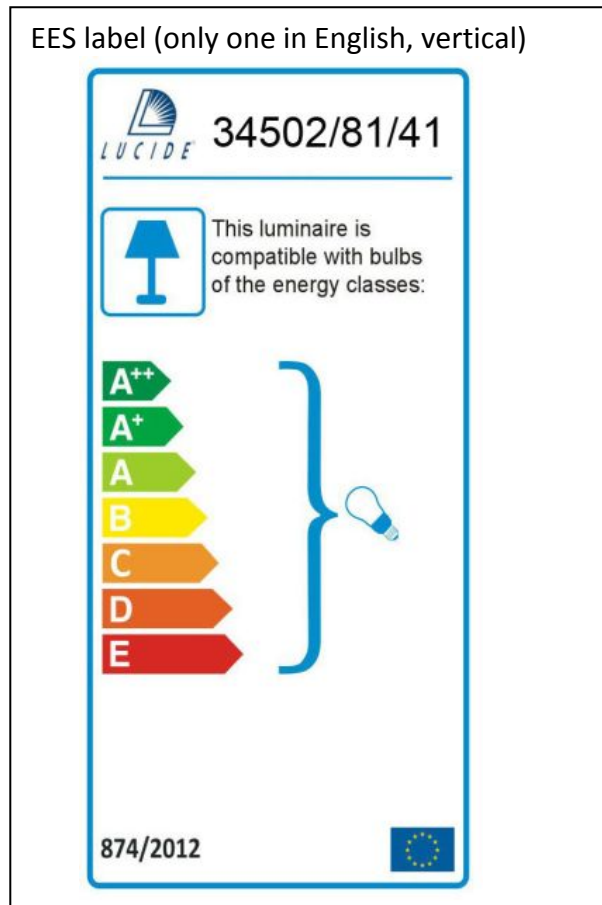

Line drawing of the item (with outline dimensions)

Item number: 34502/81/41

Installation drawing (the same as it in its instruction manual)

1

2

### Technical details

materials used:	Concrete base + fabric shade	
color:	Concrete table lamp	
dimnable and how is the fixture dimmable:		
size:	Height:	30.5cm
	Length:	
	Width:	18.00cm
	Net Weight:	1.00KG
power requirements:	220V-240V~50Hz	
bulb type and maximum Wattage:	E14 Max.40W	
number of bulbs:	1XE14	
IP degree:	IP20	