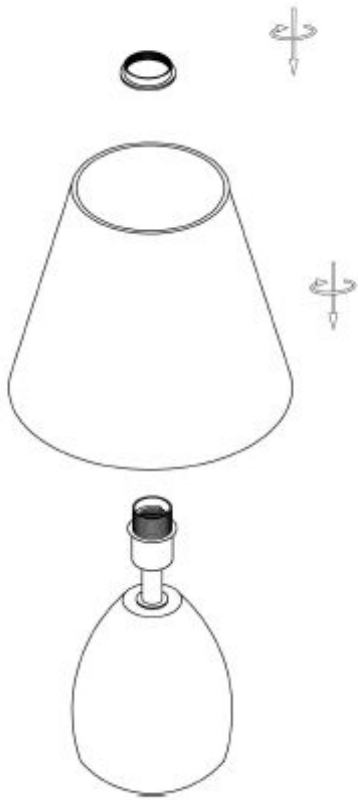

Line drawing of the item (with outline dimensions)

Item number: 34502/81/41

Installation drawing (the same as it in its instruction manual)

1

2

### Technical details

materials used:	Concrete base + fabric shade	
color:	Concrete table lamp	
dimnable and how is the fixture dimmable:		
size:	Height:	30.5cm
	Length:	
	Width:	18.00cm
	Net Weight:	1.00KG
power requirements:	220V-240V~50Hz	
bulb type and maximum Wattage:	E14 Max.40W	
number of bulbs:	1XE14	
IP degree:	IP20	