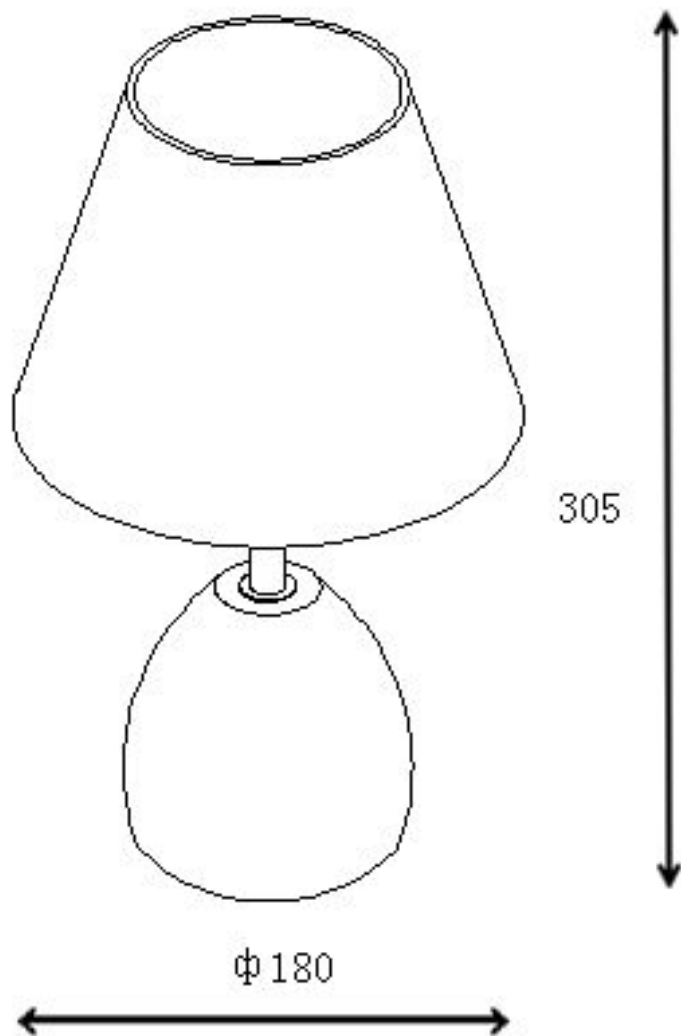

Line drawing of the item (with outline dimensions)

Item number: 34502/81/38

Installation drawing (the same as it in its instruction manual)

1

2

Technical details

materials used:	Concrete base + fabric shade	
color:	PINK	
dimnable and how is the fixture dimmable:		
size:	Height:	30.5cm
	Length:	
	Width:	18.00cm
	Net Weight:	1.00KG
power requirements:	220V-240V~50Hz	
bulb type and maximum Wattage:	E14 Max.40W	
number of bulbs:	1XE14	
IP degree:	IP20	