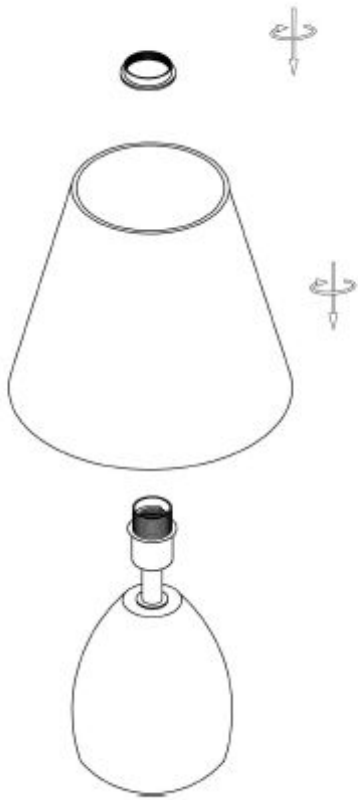

Line drawing of the item (with outline dimensions)

Item number: 34502/81/38

Installation drawing (the same as it in its instruction manual)

1

2

Technical details

materials used:	Concrete base + fabric shade	
color:	PINK	
dimnable and how is the fixture dimmable:		
size:	Height:	30.5cm
	Length:	
	Width:	18.00cm
	Net Weight:	1.00KG
power requirements:	220V-240V~50Hz	
bulb type and maximum Wattage:	E14 Max.40W	
number of bulbs:	1XE14	
IP degree:	IP20	