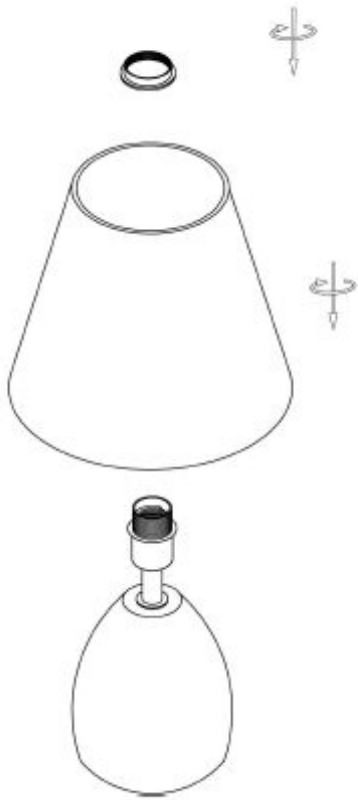

Line drawing of the item (with outline dimensions)

Item number: 34502/81/34

Installation drawing (the same as it in its instruction manual)

1

2

Technical details

materials used:	Concrete base + fabric shade	
color:	Yellow	
dimnable and how is the fixture dimmable:		
size:	Height:	30.5cm
	Length:	
	Width:	18.00cm
	Net Weight:	1.00KG
power requirements:	220V-240V~50Hz	
bulb type and maximum Wattage:	E14 Max.40W	
number of bulbs:	1XE14	
IP degree:	IP20	