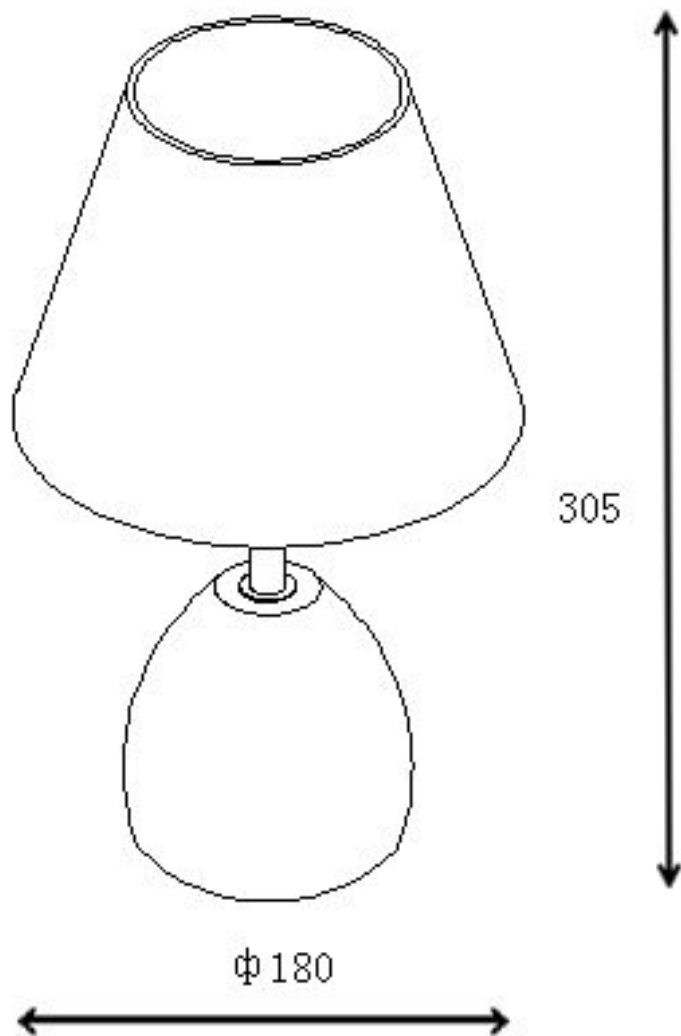

Line drawing of the item (with outline dimensions)

Item number: 34502/81/34

Installation drawing (the same as it in its instruction manual)

1

2

Technical details

materials used:	Concrete base + fabric shade	
color:	Yellow	
dimnable and how is the fixture dimmable:		
size:	Height:	30.5cm
	Length:	
	Width:	18.00cm
	Net Weight:	1.00KG
power requirements:	220V-240V~50Hz	
bulb type and maximum Wattage:	E14 Max.40W	
number of bulbs:	1XE14	
IP degree:	IP20	