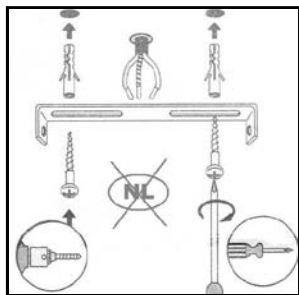

Item number: 34436/50/31, 34436/50/36, 34436/50/38, 34436/50/41, 34436/50/66, 34436/50/68

Technical details

Materials used:	Metal
Color:	White / Grey / Cream / Taupe / Pink / Blue
Dimmable and how is fixture dimmable	
Size:	Height: 155cm
	Length: 50cm
	Width: 50cm
	Net weight: 1.76kg
Power requirements:	220V-240V~50Hz
Bulb type and maximum wattage:	E27 Max.60W
Number of bulbs:	1 x E27
IP degree:	IP20