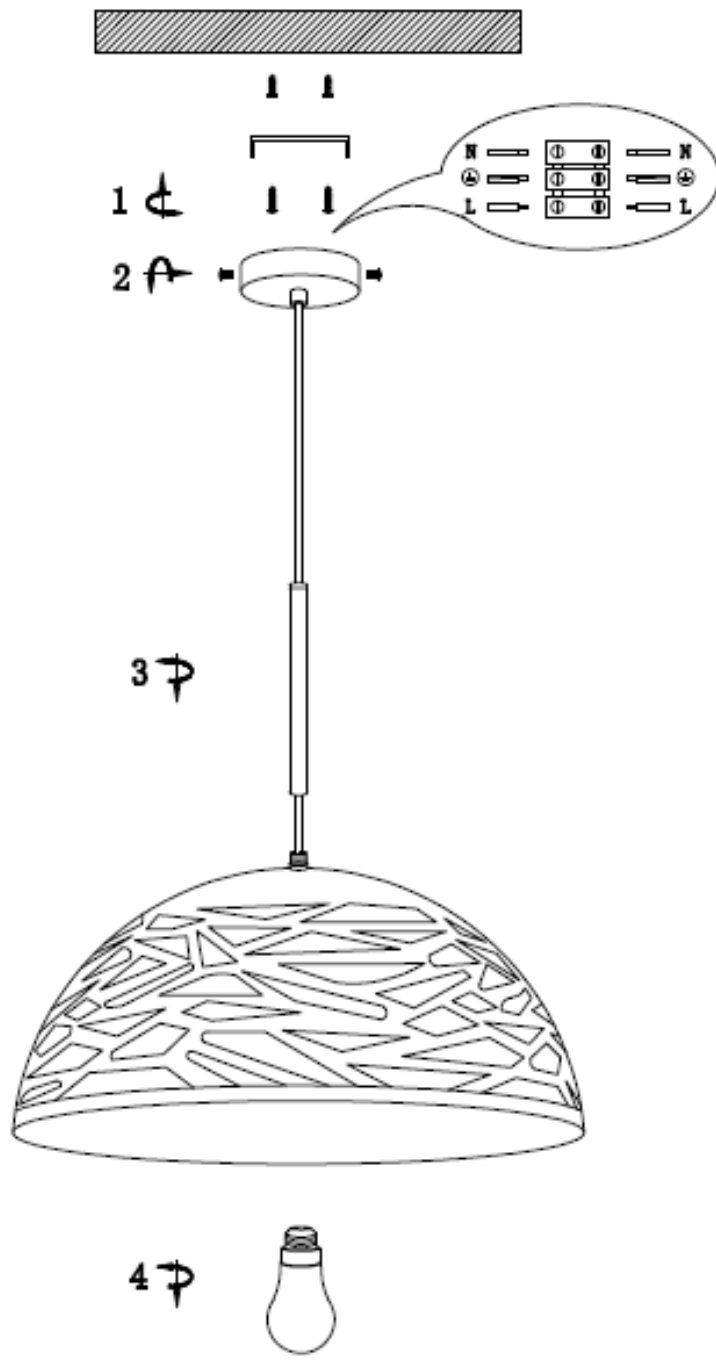

Item number: 34436/50/31, 34436/50/36, 34436/50/38, 34436/50/41, 34436/50/66, 34436/50/68

Technical details

Materials used:	Metal
Color:	White / Grey / Cream / Taupe / Pink / Blue
Dimmable and how is fixture dimmable	
Size:	Height: 155cm
	Length: 50cm
	Width: 50cm
	Net weight: 1.76kg
Power requirements:	220V-240V~50Hz
Bulb type and maximum wattage:	E27 Max.60W
Number of bulbs:	1 x E27
IP degree:	IP20