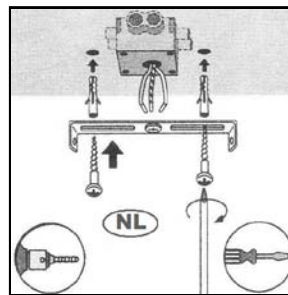

Item number: 34436/50/31, 34436/50/36, 34436/50/38, 34436/50/41, 34436/50/66, 34436/50/68

Technical details

Materials used:	Metal
Color:	White / Grey / Cream / Taupe / Pink / Blue
Dimmable and how is fixture dimmable	
Size:	Height: 155cm
	Length: 50cm
	Width: 50cm
	Net weight: 1.76kg
Power requirements:	220V-240V~50Hz
Bulb type and maximum wattage:	E27 Max.60W
Number of bulbs:	1 x E27
IP degree:	IP20