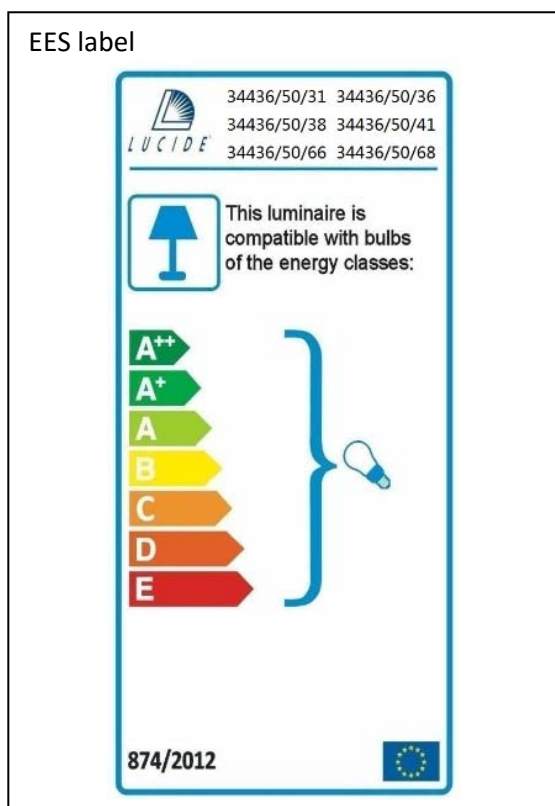

Exclusions pour la garantie : 1. Les pièces de verre cassées sur l'appareil ne seront remplacées que 14 jours à compter de l'achat par l'utilisateur final. 2. L'usure normale, la décoloration résultant d'une utilisation normale. 3. Les dégâts causés par des facteurs externes comme le feu, l'eau, une utilisation / installation ou maintenance incorrecte du produit.

Pour les réclamations de de garantie, le client doit remettre les appareils / pièces défectueuses et le ticket d'achat original.

Garantiebestimmungen:

Lucide NV garantiert für einen Zeitraum von 2 Jahren ab Kaufdatum und Kauf durch den Endkunden, dass das gelieferte Produkt frei von Material- und Herstellungsfehlern ist, sofern das Produkt gemäß der Bedienungsanleitung installiert und gewartet wird.

Von der Garantie ausgenommen: 1. Gebrochene Glasteile der Fassung werden nur innerhalb von 14 Tagen ab Kauf durch den Endkunden ersetzt. 2. Normaler Verschleiß, Verfärbungen aufgrund des normalen Gebrauchs. 3. Beschädigungen aufgrund externer Ursachen wie Feuer, Wasser, unsachgemäße Nutzung/ Installation oder Wartung des Produkts.

Kunden müssen das defekte Produkt/Teil und den Originalkaufbeleg einsenden, um Garantieansprüche geltend zu machen.

Other languages of the manual and further explanations can be found on our website.

Lucide NV Bisschoppenhoflaan 145, 2100 Deurne, Belgium
info@lucide.be Tel.: +32 (0)3 366 22 04 www.lucide.be