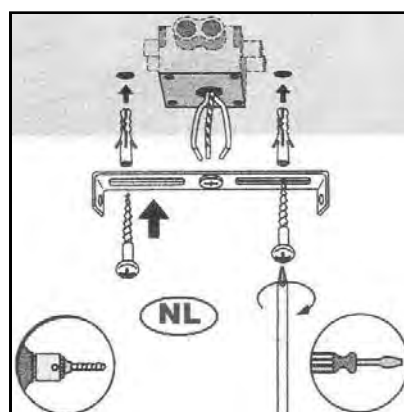

Item number: 34425/35/70, 34425/35/76, 34425/35/31

Technical details

Materials used:	wood
Color:	Light wood, dark wood, white
Dimmable and how is fixture dimmable	
Size:	Height: 163.00cm
	Length: 35.00cm
	Width: 35.00cm
	Net weight: 0.80KG/1.30KG/0.80KG
Power requirements:	220V-240V~ 50HZ
Bulb type and maximum wattage:	E27 Max. 60W
Number of bulbs:	1xE27
IP degree:	IP20