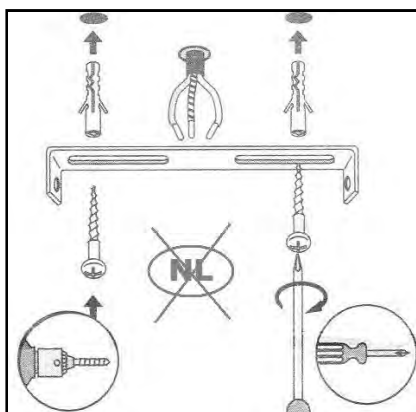

Item number: 34425/35/70, 34425/35/76, 34425/35/31

Technical details

Materials used:	wood
Color:	Light wood, dark wood, white
Dimmable and how is fixture dimmable	
Size:	Height: 163.00cm
	Length: 35.00cm
	Width: 35.00cm
	Net weight: 0.80KG/1.30KG/0.80KG
Power requirements:	220V-240V~ 50HZ
Bulb type and maximum wattage:	E27 Max. 60W
Number of bulbs:	1xE27
IP degree:	IP20