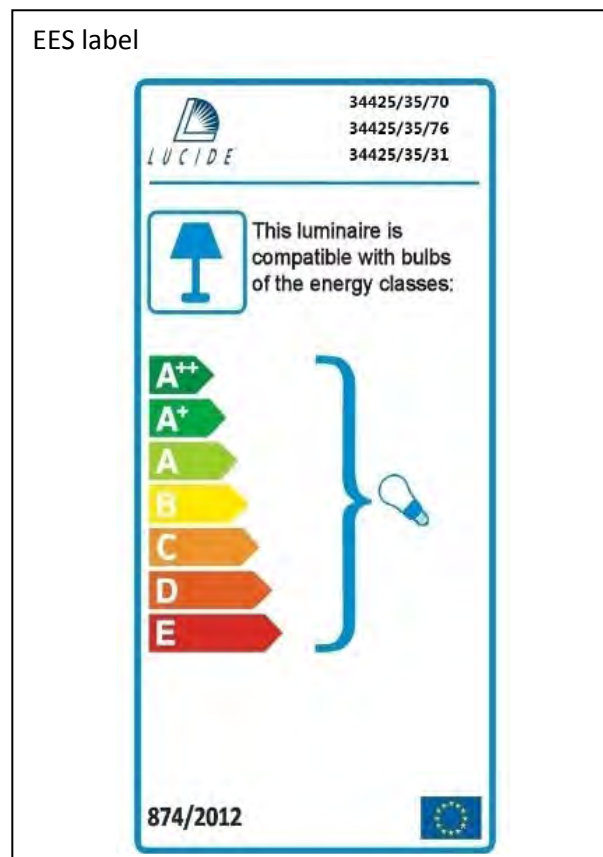

Exclusions pour la garantie : 1. Les pièces de verre cassées sur l'appareil ne seront remplacées que 14 jours à compter de l'achat par l'utilisateur final. 2. L'usure normale, la décoloration résultant d'une utilisation normale. 3. Les dégâts causés par des facteurs externes comme le feu, l'eau, une utilisation / installation ou maintenance incorrecte du produit.

Pour les réclamations de de garantie, le client doit remettre les appareils / pièces défectueuses et le ticket d'achat original.

Garantiebestimmungen:

Lucide NV garantiert für einen Zeitraum von 2 Jahren ab Kaufdatum und Kauf durch den Endkunden, dass das gelieferte Produkt frei von Material- und Herstellungsfehlern ist, sofern das Produkt gemäß der Bedienungsanleitung installiert und gewartet wird.

Von der Garantie ausgenommen: 1. Gebrochene Glasteile der Fassung werden nur innerhalb von 14 Tagen ab Kauf durch den Endkunden ersetzt. 2. Normaler Verschleiß, Verfärbungen aufgrund des normalen Gebrauchs. 3. Beschädigungen aufgrund externer Ursachen wie Feuer, Wasser, unsachgemäße Nutzung/ Installation oder Wartung des Produkts.

Kunden müssen das defekte Produkt/Teil und den Originalkaufbeleg einsenden, um Garantieansprüche geltend zu machen.

Other languages of the manual and further explanations can be found on our website.