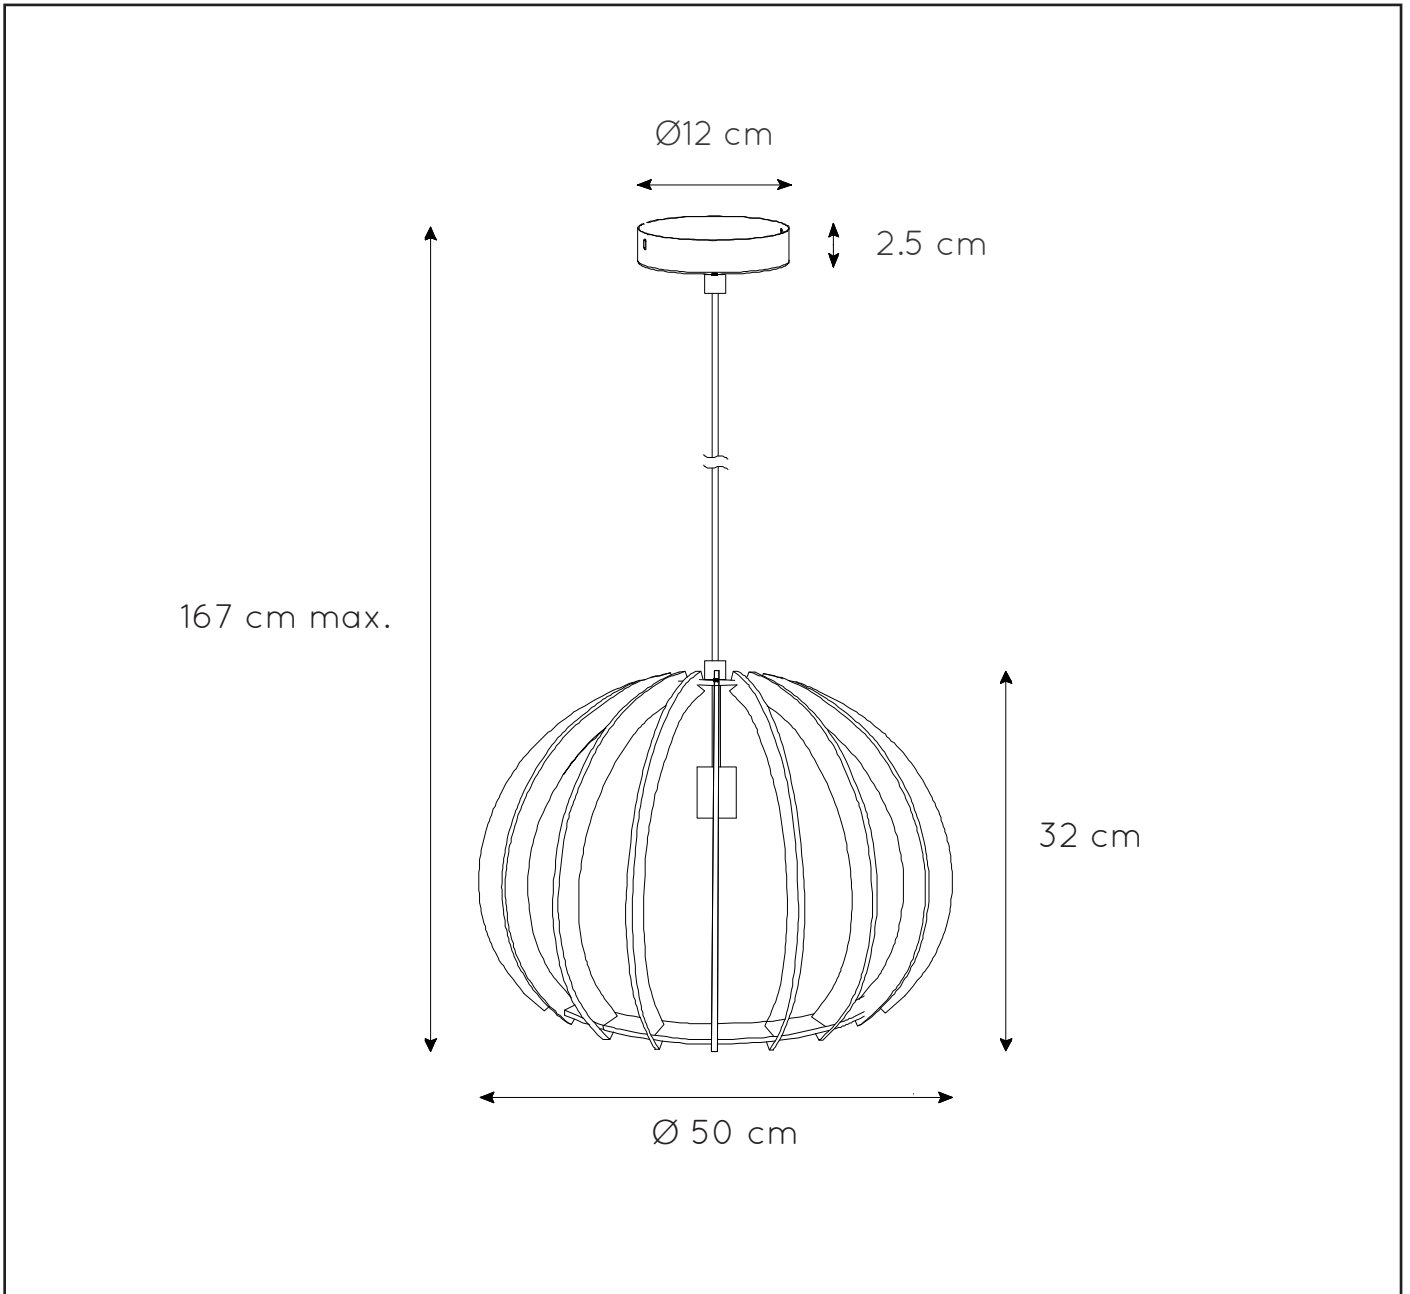

LUCIDE

GENERAL SPECIFICATIONS

**RECOMMENDED LUCIDE
LIGHT SOURCE**

49032/05/62

Light source dimmable : Yes
Light source incl. : No

General

Dimensions LxWxH : 50 cm x 50 cm x 167 cm
Height minimum : 42cm
Height maximum : 167 cm
Dimensions shade LxWxH : 50cm x 50cm x 37cm
Main material : wood
Ceiling rose material : Metal
Color : Light wood
Style : Modern
Shape : Oval
Weight : 1.61 kg
Warranty : 2 years

Product specifications

Dimmable : Yes
Light direction : Downlight
Adjustable in height : Adjustable In Height
(Before Installation)
Directional : Not Directional
Cable : Yes, Cable On Product
Cable length : 125 cm
Sensor : Without Sensor
Control : Light Switch Control
IP-Class : 20
Electric class : 1
Light source including ? : No
Lamp socket : E27
Light source number : 1
Power requirements : 220-240V~50Hz
Bulb type & maximum wattage : E27- max.60W

For more specifications of this product please visit
www.lucide.com

BOUNDE

Item number : 34424/50/76

EAN code : 5411212342805

LUCIDE

INSTALLATION DRAWING SPECIFICATIONS