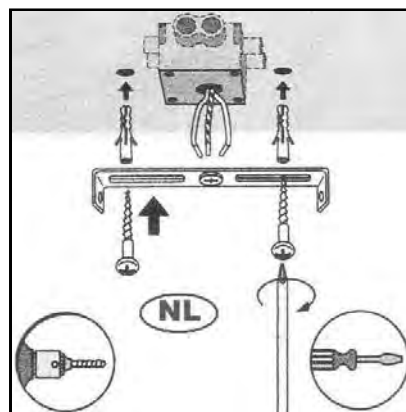

Item number: 34424/50/70, 34424/50/76, 34424/50/31

Technical details

Materials used:	wood
Color:	Light wood, dark wood, white
Dimmable and how is fixture dimmable	
Size:	Height: 167.00cm
	Length: 50.00cm
	Width: 50.00cm
	Net weight: 0.95KG/1.38KG/0.95KG
Power requirements:	220V-240V~ 50HZ
Bulb type and maximum wattage:	E27 Max. 60W
Number of bulbs:	1xE27
IP degree:	IP20