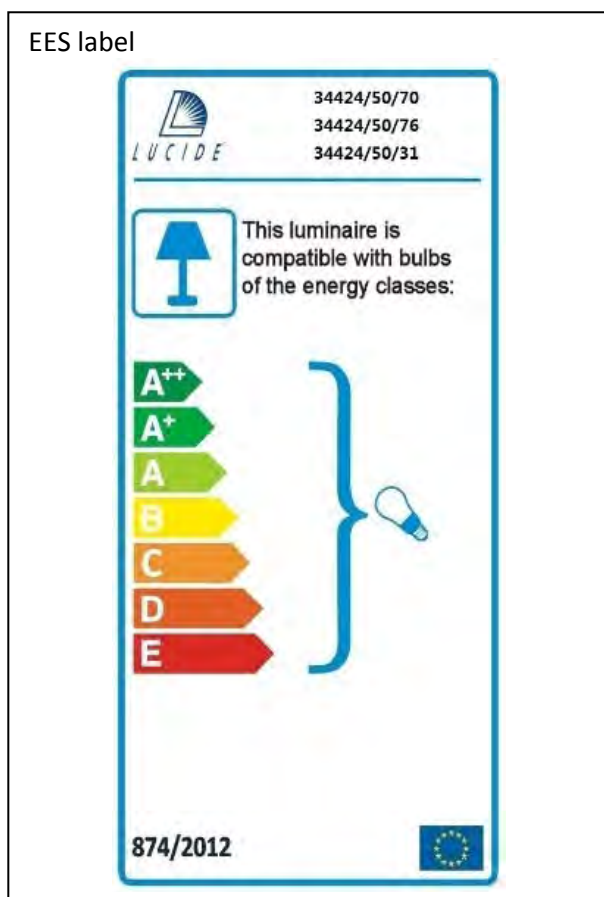

Exclusions pour la garantie : 1. Les pièces de verre cassées sur l'appareil ne seront remplacées que 14 jours à compter de l'achat par l'utilisateur final. 2. L'usure normale, la décoloration résultant d'une utilisation normale. 3. Les dégâts causés par des facteurs externes comme le feu, l'eau, une utilisation / installation ou maintenance incorrecte du produit.

Pour les réclamations de de garantie, le client doit remettre les appareils / pièces défectueuses et le ticket d'achat original.

Garantiebestimmungen:

Lucide NV garantiert für einen Zeitraum von 2 Jahren ab Kaufdatum und Kauf durch den Endkunden, dass das gelieferte Produkt frei von Material- und Herstellungsfehlern ist, sofern das Produkt gemäß der Bedienungsanleitung installiert und gewartet wird.

Von der Garantie ausgenommen: 1. Gebrochene Glasteile der Fassung werden nur innerhalb von 14 Tagen ab Kauf durch den Endkunden ersetzt. 2. Normaler Verschleiß, Verfärbungen aufgrund des normalen Gebrauchs. 3. Beschädigungen aufgrund externer Ursachen wie Feuer, Wasser, unsachgemäße Nutzung/ Installation oder Wartung des Produkts.

Kunden müssen das defekte Produkt/Teil und den Originalkaufbeleg einsenden, um Garantieansprüche geltend zu machen.

Other languages of the manual and further explanations can be found on our website.