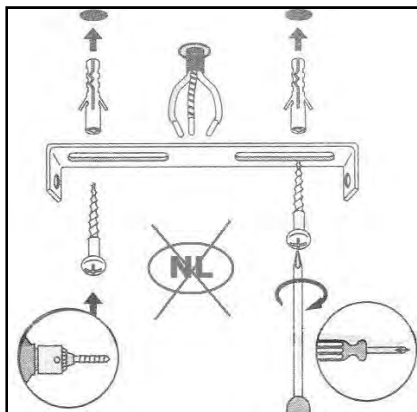

Item number: 34424/50/70, 34424/50/76, 34424/50/31

Technical details

Materials used:	wood
Color:	Light wood, dark wood, white
Dimmable and how is fixture dimmable	
Size:	Height: 167.00cm
	Length: 50.00cm
	Width: 50.00cm
	Net weight: 0.95KG/1.38KG/0.95KG
Power requirements:	220V-240V~ 50HZ
Bulb type and maximum wattage:	E27 Max. 60W
Number of bulbs:	1xE27
IP degree:	IP20