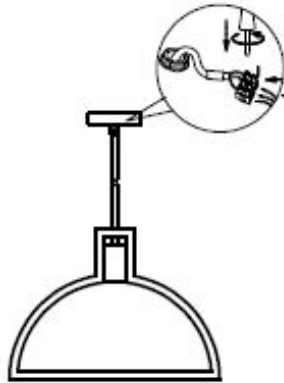

Line drawing of the item (with outline dimensions)

Item number: 34419/40/31

Installation drawing (the same as it in its instruction manual)

1

2

3

4

5

Technical details

materials used:	Pendant	
color:	White	
dimmable and how is the fixture dimmable:		
size:	Height:	164cm
	Length:	40cm
	Width:	40cm
	Net Weight:	0.85KG
power requirements:	220V-240V~50Hz	
bulb type and maximum Wattage:	E27 Max.60W	
number of bulbs:	1XE27	
IP degree:	IP20	