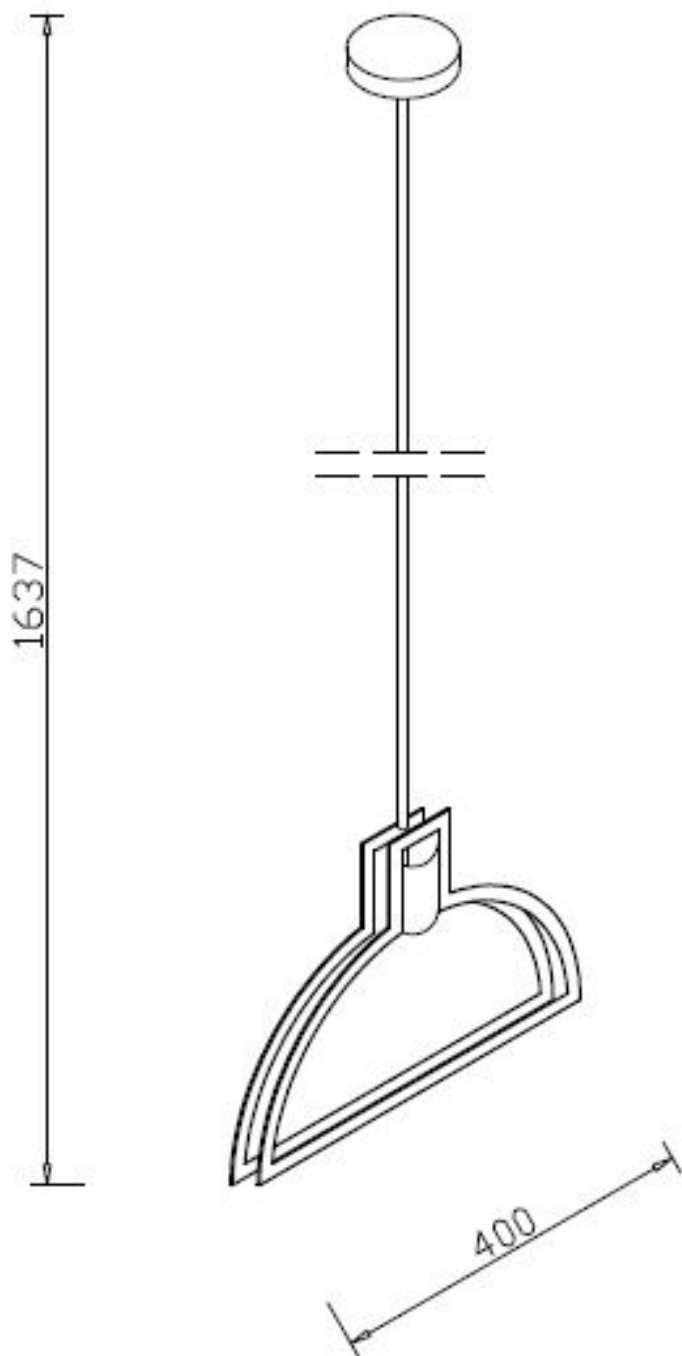

Line drawing of the item (with outline dimensions)

Item number: 34419/40/31

Installation drawing (the same as it in its instruction manual)

1

2

3

4

5

Technical details

materials used:	Pendant	
color:	White	
dimmable and how is the fixture dimmable:		
size:	Height:	164cm
	Length:	40cm
	Width:	40cm
	Net Weight:	0.85KG
power requirements:	220V-240V~50Hz	
bulb type and maximum Wattage:	E27 Max.60W	
number of bulbs:	1XE27	
IP degree:	IP20	