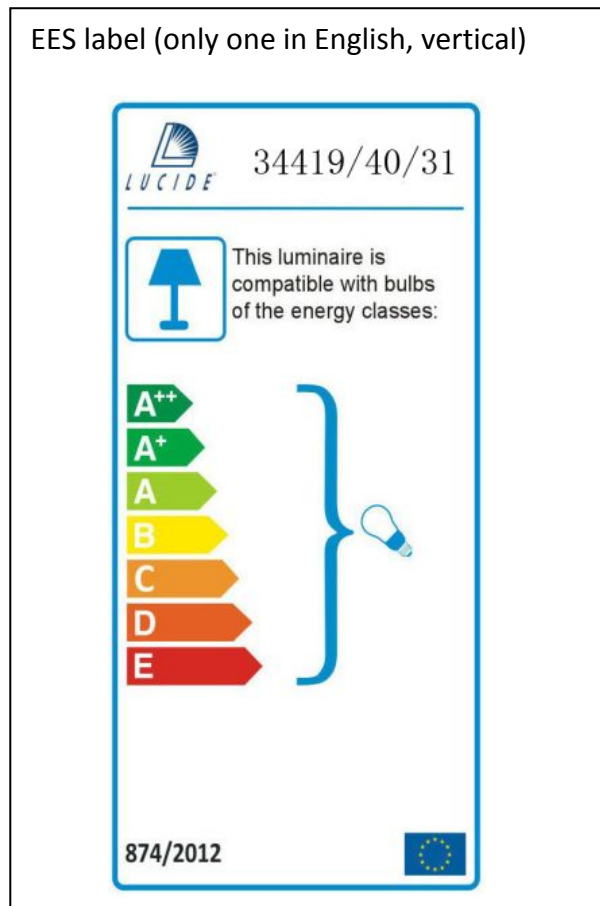

Technical details

materials used:	Pendant	
color:	White	
dimmable and how is the fixture dimmable:		
size:	Height:	164cm
	Length:	40cm
	Width:	40cm
	Net Weight:	0.85KG
power requirements:	220V-240V~50Hz	
bulb type and maximum Wattage:	E27 Max.60W	
number of bulbs:	1XE27	
IP degree:	IP20	

EES label (only one in English, vertical)

Lucide NV
Bisschoppenhoflaan 145
2100 Deurne
Belgium
info@lucide.be
tel: +32 (0)3 366 22 04
www.lucide.be