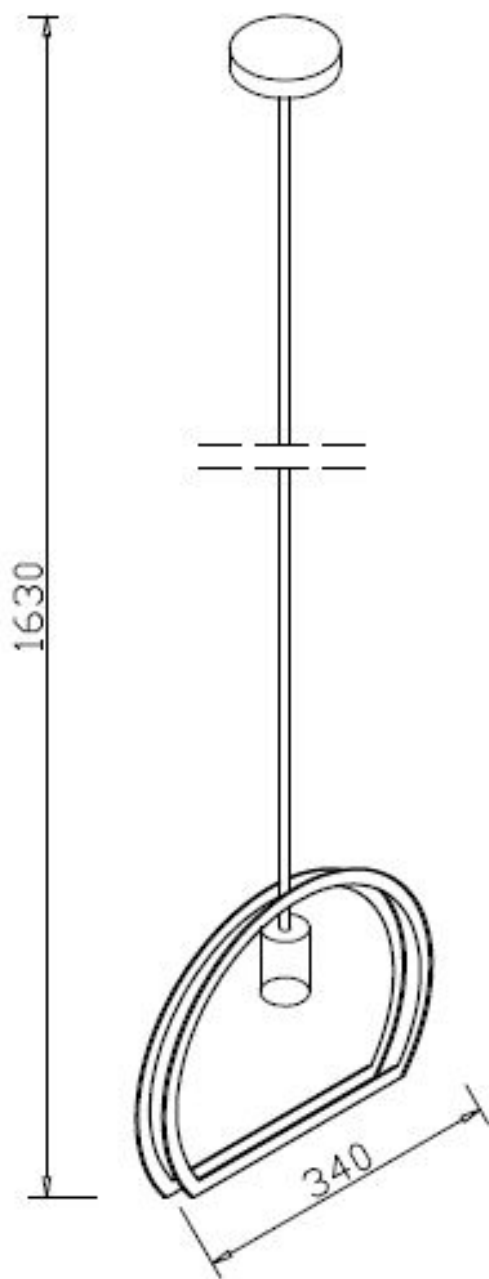

Line drawing of the item (with outline dimensions)

Item number: 34418/27/31

Installation drawing (the same as it in its instruction manual)

1

2

3

4

5

Technical details

materials used:	Pendant	
color:	White	
dimmable and how is the fixture dimmable:		
size:	Height:	163cm
	Length:	
	Width:	34cm
	Net Weight:	0.77KG
power requirements:	220V-240V~50Hz	
bulb type and maximum Wattage:	E27 Max.60W	
number of bulbs:	1XE27	
IP degree:	IP20	