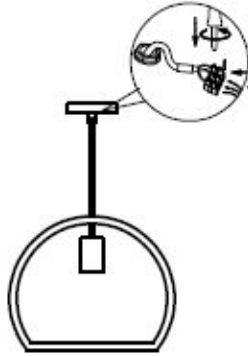

Line drawing of the item (with outline dimensions)

Item number: 34418/27/31

Installation drawing (the same as it in its instruction manual)

1

2

3

4

5

Technical details

materials used:	Pendant	
color:	White	
dimmable and how is the fixture dimmable:		
size:	Height:	163cm
	Length:	
	Width:	34cm
	Net Weight:	0.77KG
power requirements:	220V-240V~50Hz	
bulb type and maximum Wattage:	E27 Max.60W	
number of bulbs:	1XE27	
IP degree:	IP20	