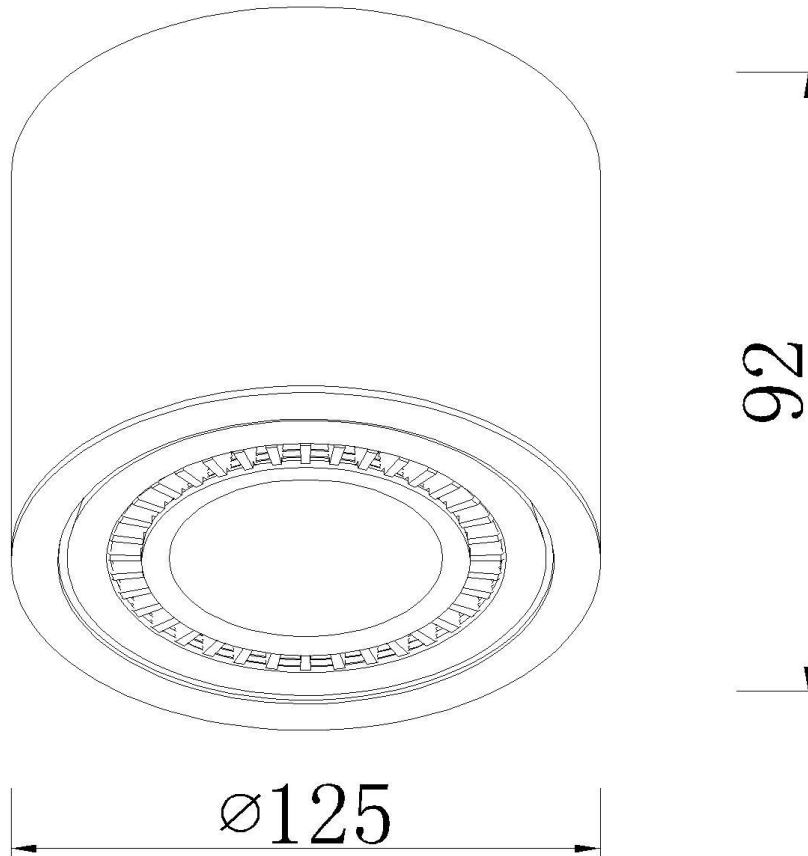

Line drawing of the item

Item number: 33956/05/31

Installation drawing

Technical details

materials used:	Iron+Aluminum
color:	Texture White
dimnable and how is the fixture dimmable:	
size:	Height: 9.2cm Length: 12.5cm Width: 12.5cm Net Weight: 1.3kg
power requirements:	220-240V~50Hz
bulb type and maximum Wattage:	1XLED Max.5W
number of bulbs:	1X5W
IP degree:	IP20