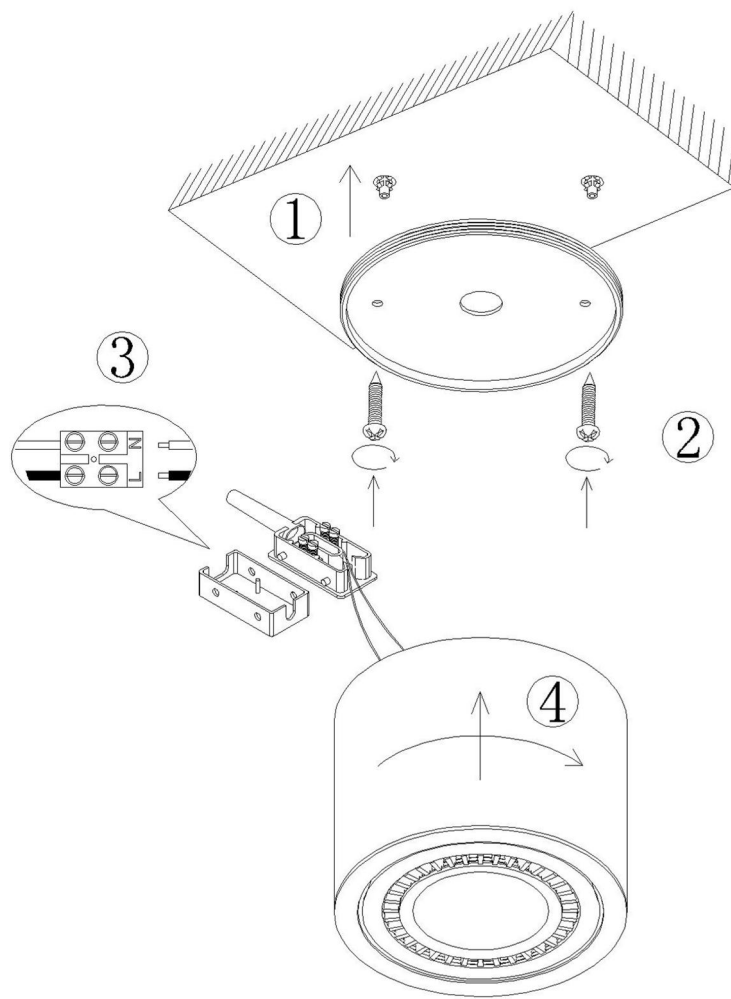

Line drawing of the item

Item number: 33956/05/31

Installation drawing

Technical details

materials used:	Iron+Aluminum
color:	Texture White
dimnable and how is the fixture dimmable:	
size:	Height: 9.2cm Length: 12.5cm Width: 12.5cm Net Weight: 1.3kg
power requirements:	220-240V~50Hz
bulb type and maximum Wattage:	1XLED Max.5W
number of bulbs:	1X5W
IP degree:	IP20