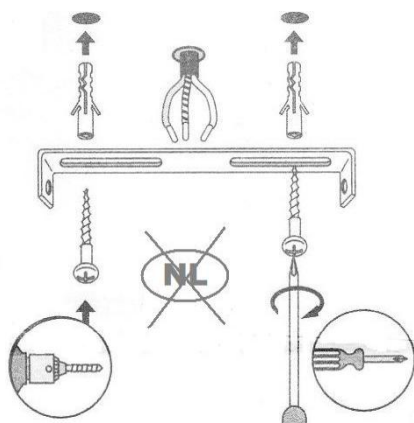

Line drawing of the item

Item number: 33956/05/31

Installation drawing

Technical details

materials used:	Iron+Aluminum
color:	Texture White
dimnable and how is the fixture dimmable:	
size:	Height: 9.2cm Length: 12.5cm Width: 12.5cm Net Weight: 1.3kg
power requirements:	220-240V~50Hz
bulb type and maximum Wattage:	1XLED Max.5W
number of bulbs:	1X5W
IP degree:	IP20