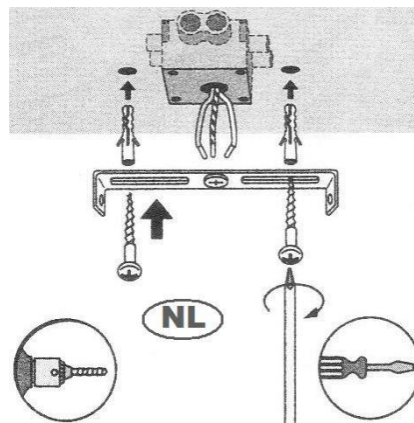

Line drawing of the item

Item number: 33956/05/31

Installation drawing

Technical details

materials used:	Iron+Aluminum
color:	Texture White
dimnable and how is the fixture dimmable:	
size:	Height: 9.2cm Length: 12.5cm Width: 12.5cm Net Weight: 1.3kg
power requirements:	220-240V~50Hz
bulb type and maximum Wattage:	1XLED Max.5W
number of bulbs:	1X5W
IP degree:	IP20