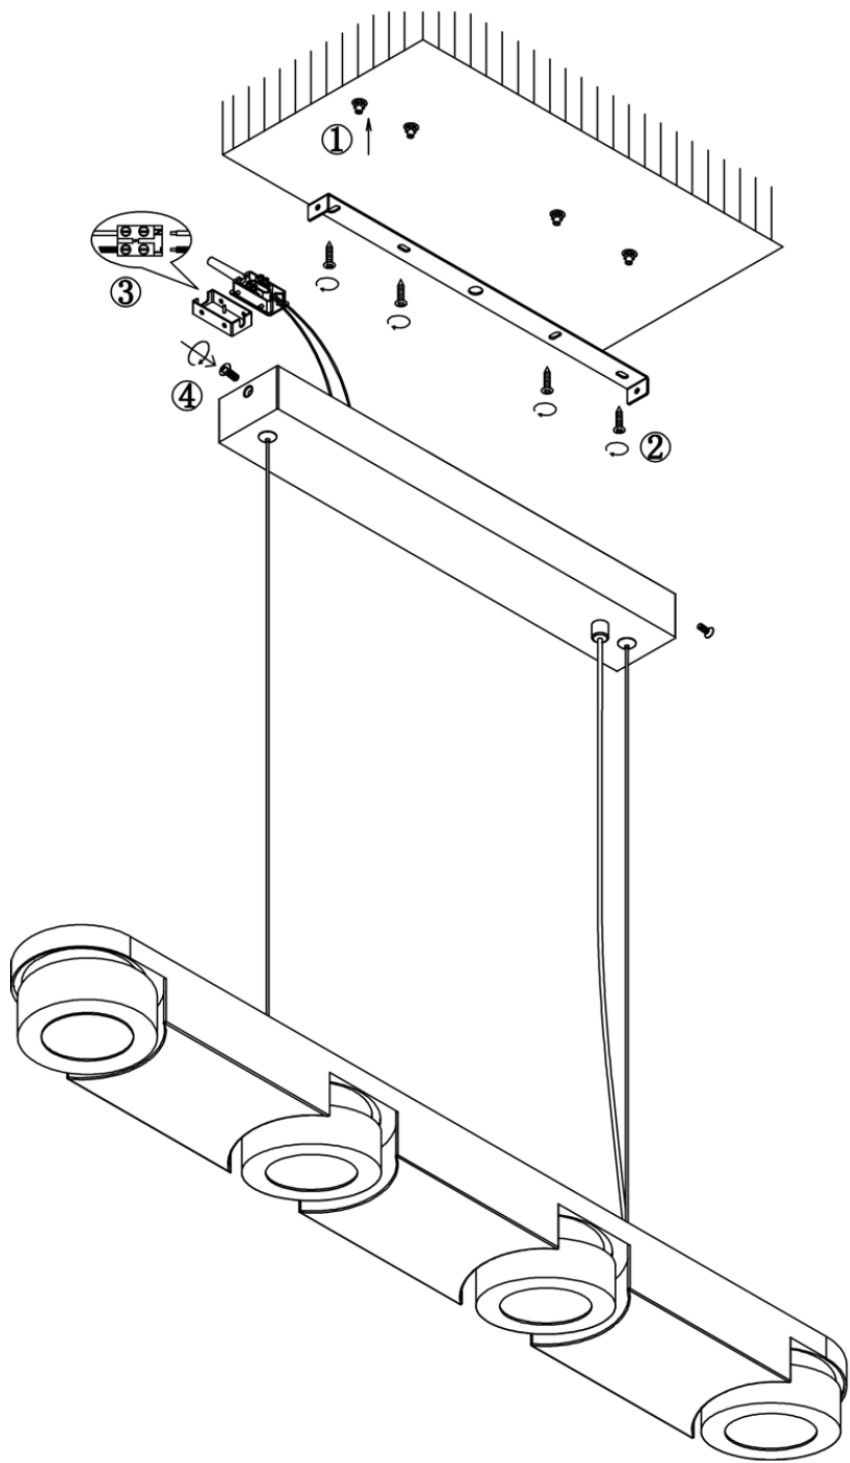

Item number: 33458/20/31

Technical details

Materials used:	Aluminum
Color:	Texture White
Dimmable and how is fixture dimmable	Yes
Size:	Height: Lower part Max.12.5cm, Total 135cm
	Length: 80.5cm
	Width: 10cm
	Net weight:
Power requirements:	220-240V~50Hz
Bulb type and maximum wattage:	CREE LED Max.5W
Number of bulbs:	4PCS LED
IP degree:	IP20