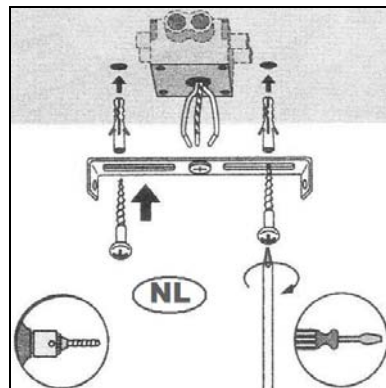

Item number: 33458/20/31

Technical details

Materials used:	Aluminum
Color:	Texture White
Dimmable and how is fixture dimmable	Yes
Size:	Height: Lower part Max.12.5cm, Total 135cm
	Length: 80.5cm
	Width: 10cm
	Net weight:
Power requirements:	220-240V~50Hz
Bulb type and maximum wattage:	CREE LED Max.5W
Number of bulbs:	4PCS LED
IP degree:	IP20