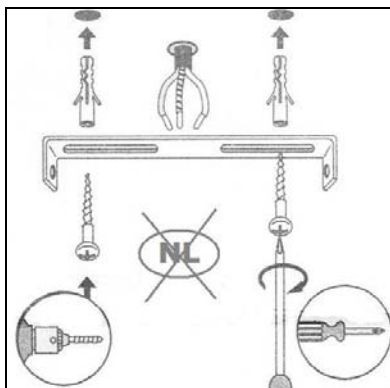

Item number: 33458/20/31

Technical details

Materials used:	Aluminum
Color:	Texture White
Dimmable and how is fixture dimmable	Yes
Size:	Height: Lower part Max.12.5cm, Total 135cm
	Length: 80.5cm
	Width: 10cm
	Net weight:
Power requirements:	220-240V~50Hz
Bulb type and maximum wattage:	CREE LED Max.5W
Number of bulbs:	4PCS LED
IP degree:	IP20