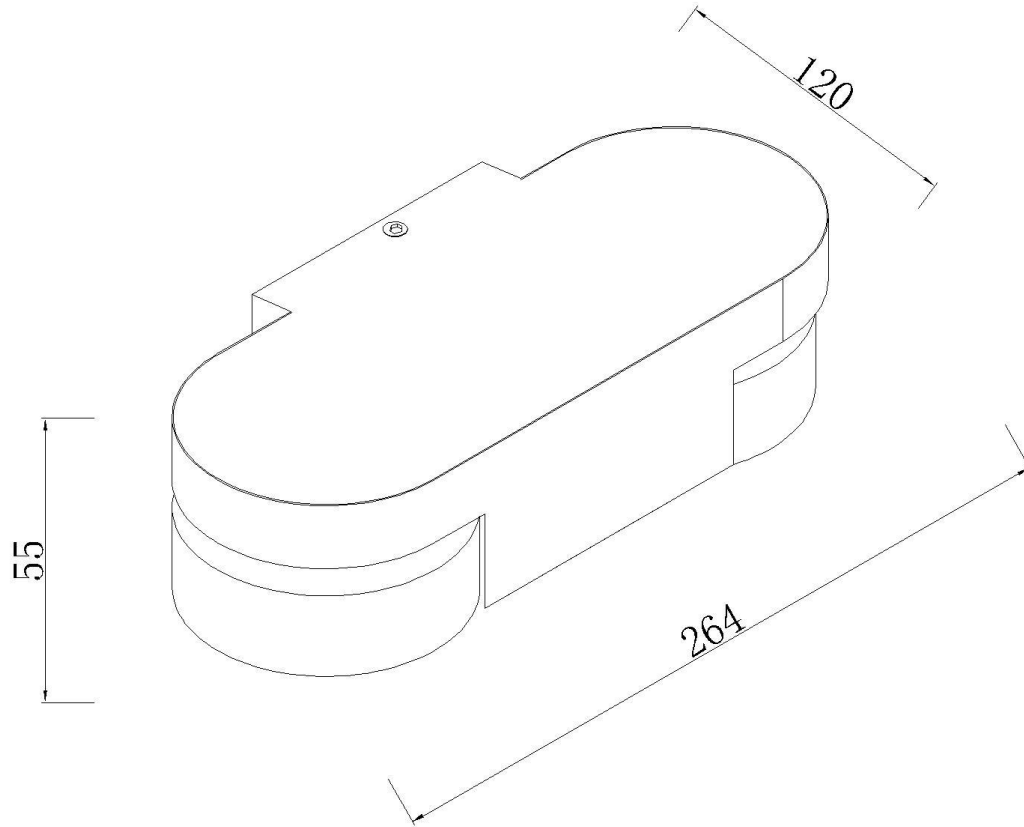

Line drawing of the item

Item number: 33258/10/31

Installation drawing

Technical details

materials used:	Iron+Aluminum
color:	Texture White
dimmmable and how is the fixture dimmmable:	
size:	Height: 5.5cm Length: 26.4cm Width: 12cm Net Weight: 2.5kg
power requirements:	220-240V~50Hz
bulb type and maximum Wattage:	2XLED Max.5W
number of bulbs:	2X5W
IP degree:	IP20