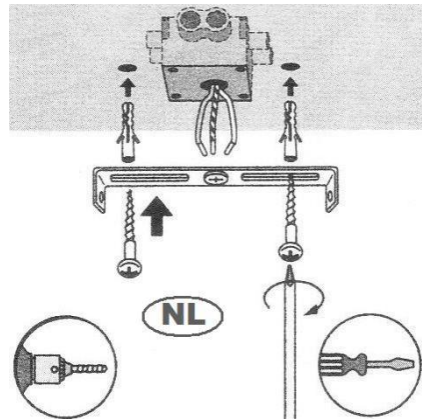

Line drawing of the item

Item number: 33258/10/31

Installation drawing

Technical details

materials used:	Iron+Aluminum
color:	Texture White
dimmmable and how is the fixture dimmmable:	
size:	Height: 5.5cm Length: 26.4cm Width: 12cm Net Weight: 2.5kg
power requirements:	220-240V~50Hz
bulb type and maximum Wattage:	2XLED Max.5W
number of bulbs:	2X5W
IP degree:	IP20