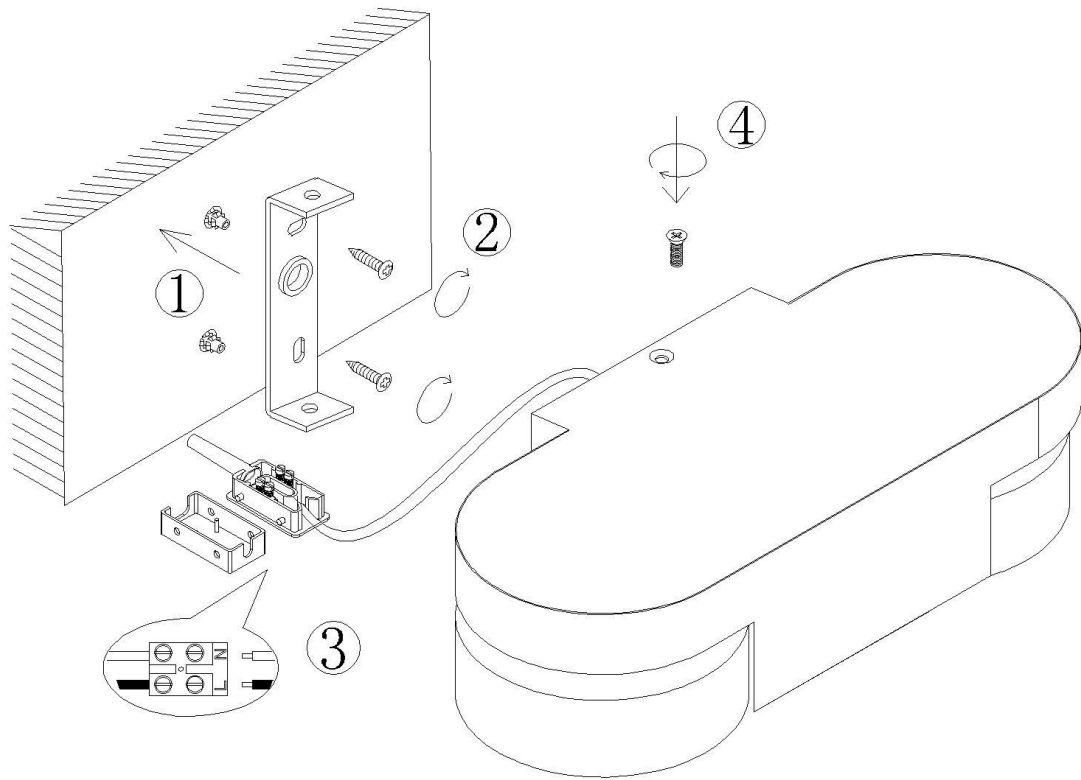

Line drawing of the item

Item number: 33258/10/31

Installation drawing

Technical details

materials used:	Iron+Aluminum
color:	Texture White
dimmmable and how is the fixture dimmmable:	
size:	Height: 5.5cm Length: 26.4cm Width: 12cm Net Weight: 2.5kg
power requirements:	220-240V~50Hz
bulb type and maximum Wattage:	2XLED Max.5W
number of bulbs:	2X5W
IP degree:	IP20