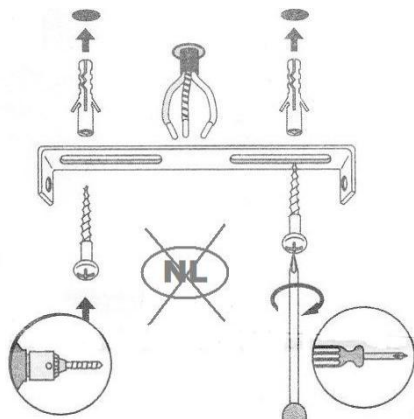

Line drawing of the item

Item number: 33258/10/31

Installation drawing

Technical details

materials used:	Iron+Aluminum
color:	Texture White
dimmmable and how is the fixture dimmmable:	
size:	Height: 5.5cm Length: 26.4cm Width: 12cm Net Weight: 2.5kg
power requirements:	220-240V~50Hz
bulb type and maximum Wattage:	2XLED Max.5W
number of bulbs:	2X5W
IP degree:	IP20