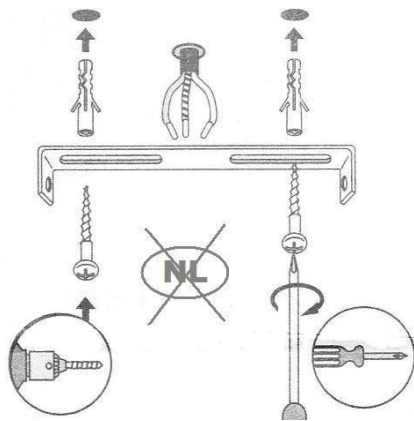

Line drawing of the item

Item number:33257/02/31

Installation drawing

Technical details

materials used:	Iron
color:	Texture White
dimmable and how is the fixture dimmable:	
size:	Height: 8cm Length: 15.5cm Width: 25.5cm Net Weight: 2.4kg
power requirements:	220-240V~50Hz
bulb type and maximum Wattage:	2XG9 LED Max.3W
number of bulbs:	2X3W
IP degree:	IP44