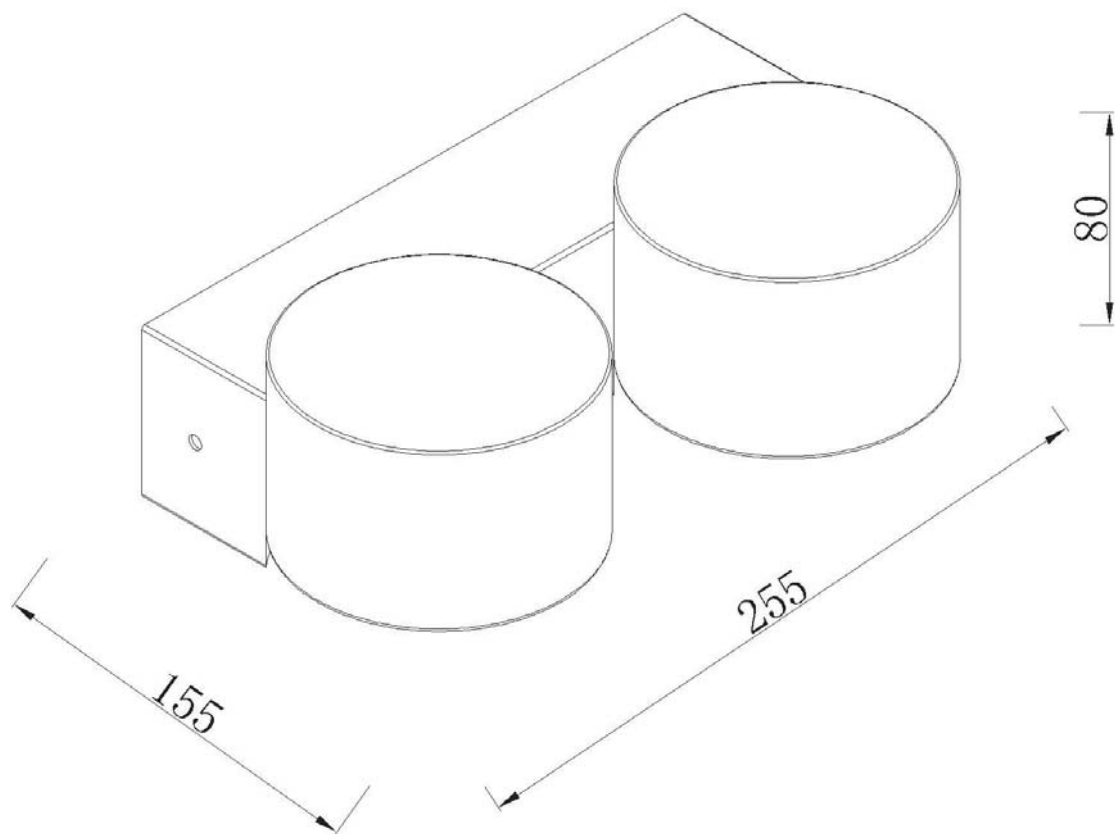

Line drawing of the item

Item number:33257/02/31

Installation drawing

Technical details

materials used:	Iron
color:	Texture White
dimmable and how is the fixture dimmable:	
size:	Height: 8cm Length: 15.5cm Width: 25.5cm Net Weight: 2.4kg
power requirements:	220-240V~50Hz
bulb type and maximum Wattage:	2XG9 LED Max.3W
number of bulbs:	2X3W
IP degree:	IP44