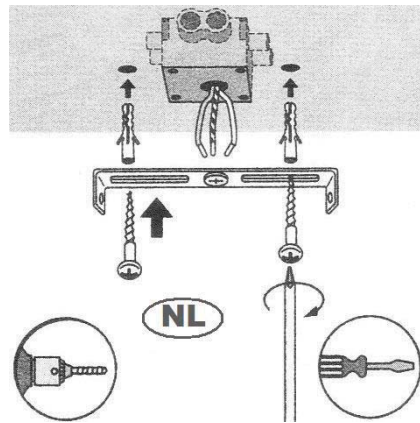

Line drawing of the item

Item number:33257/02/31

Installation drawing

Technical details

materials used:	Iron
color:	Texture White
dimmable and how is the fixture dimmable:	
size:	Height: 8cm Length: 15.5cm Width: 25.5cm Net Weight: 2.4kg
power requirements:	220-240V~50Hz
bulb type and maximum Wattage:	2XG9 LED Max.3W
number of bulbs:	2X3W
IP degree:	IP44