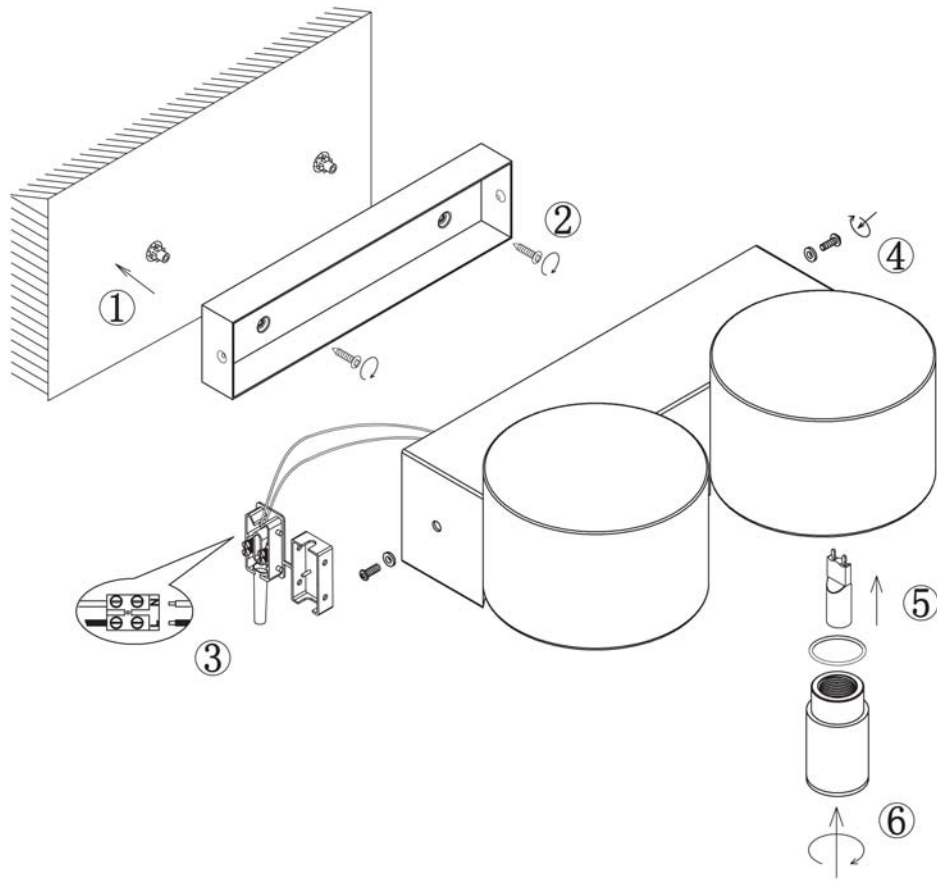

Line drawing of the item

Item number:33257/02/31

Installation drawing

Technical details

materials used:	Iron
color:	Texture White
dimmable and how is the fixture dimmable:	
size:	Height: 8cm Length: 15.5cm Width: 25.5cm Net Weight: 2.4kg
power requirements:	220-240V~50Hz
bulb type and maximum Wattage:	2XG9 LED Max.3W
number of bulbs:	2X3W
IP degree:	IP44