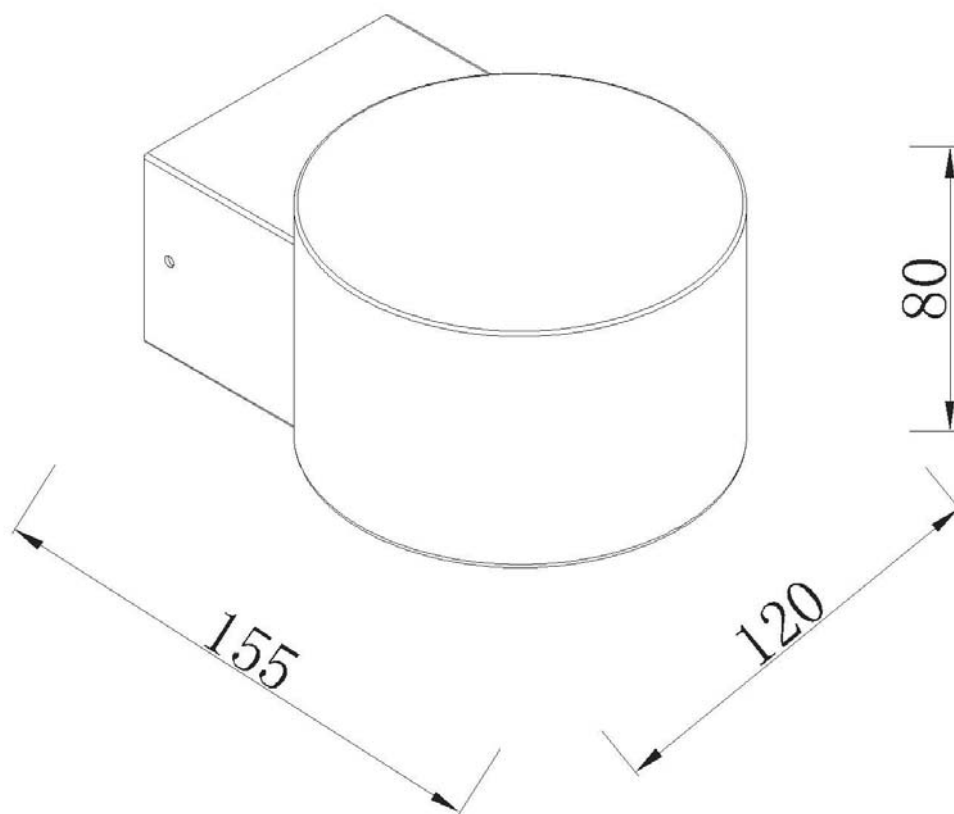

Line drawing of the item

Item number:33257/01/31

Installation drawing

Technical details

materials used:	Iron
color:	Texture White
dimmable and how is the fixture dimmable:	
size:	Height: 8cm Length: 15.5cm Width: 12cm Net Weight: 1.8kg
power requirements:	220-240V~50Hz
bulb type and maximum Wattage:	1XG9 LED Max.3W
number of bulbs:	1X3W
IP degree:	IP44