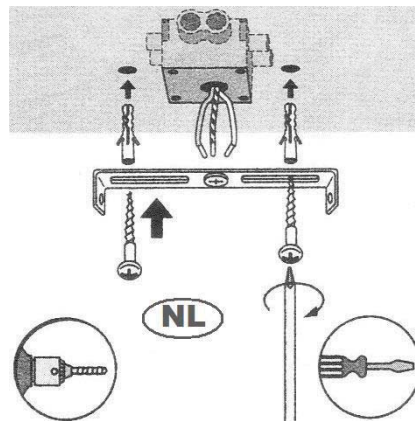

Line drawing of the item

Item number:33257/01/31

Installation drawing

Technical details

materials used:	Iron
color:	Texture White
dimmable and how is the fixture dimmable:	
size:	Height: 8cm Length: 15.5cm Width: 12cm Net Weight: 1.8kg
power requirements:	220-240V~50Hz
bulb type and maximum Wattage:	1XG9 LED Max.3W
number of bulbs:	1X3W
IP degree:	IP44