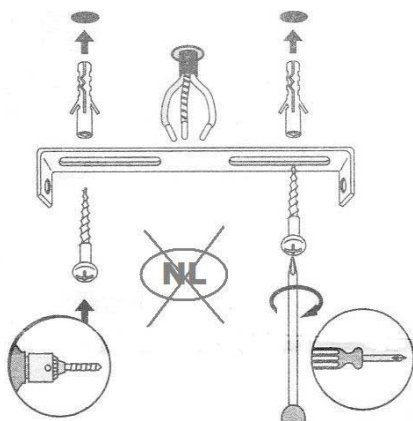

Line drawing of the item

Item number:33257/01/31

Installation drawing

Technical details

materials used:	Iron
color:	Texture White
dimmable and how is the fixture dimmable:	
size:	Height: 8cm Length: 15.5cm Width: 12cm Net Weight: 1.8kg
power requirements:	220-240V~50Hz
bulb type and maximum Wattage:	1XG9 LED Max.3W
number of bulbs:	1X3W
IP degree:	IP44