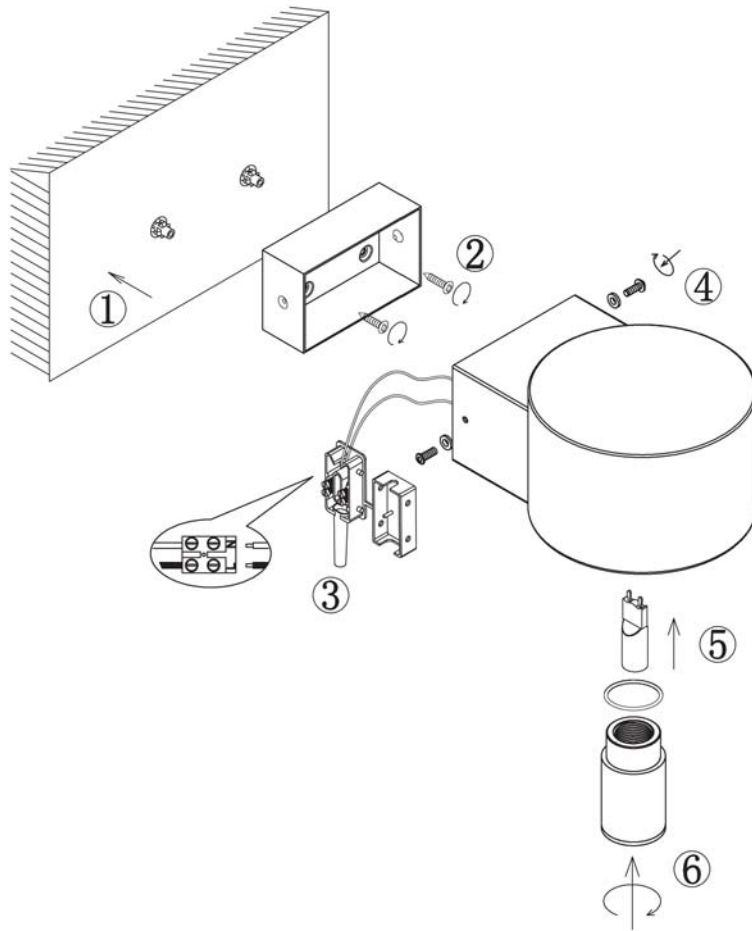

Line drawing of the item

Item number:33257/01/31

Installation drawing

Technical details

materials used:	Iron
color:	Texture White
dimmable and how is the fixture dimmable:	
size:	Height: 8cm Length: 15.5cm Width: 12cm Net Weight: 1.8kg
power requirements:	220-240V~50Hz
bulb type and maximum Wattage:	1XG9 LED Max.3W
number of bulbs:	1X3W
IP degree:	IP44