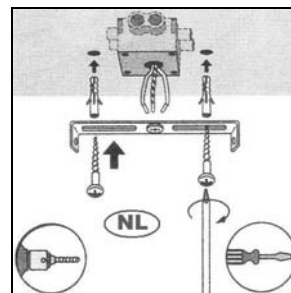

Line drawing of the item (with outline dimensions)

Item number:32452/20/11

Installation drawing (the same as it in its instruction manual)

Technical details

materials used:	Stainless steel + Glass (gray)	
color:	White	White
dimmable and how is the fixture dimmable:		
size:	Height:	1200mm
	Length:	1240mm
	Width:	180mm
	Net Weight:	5.5kg
power requirements:	220-240V / ~50Hz	
bulb type and maximum Wattage:	5W LED	
number of bulbs:	4X5W LED	
IP degree:	IP20	