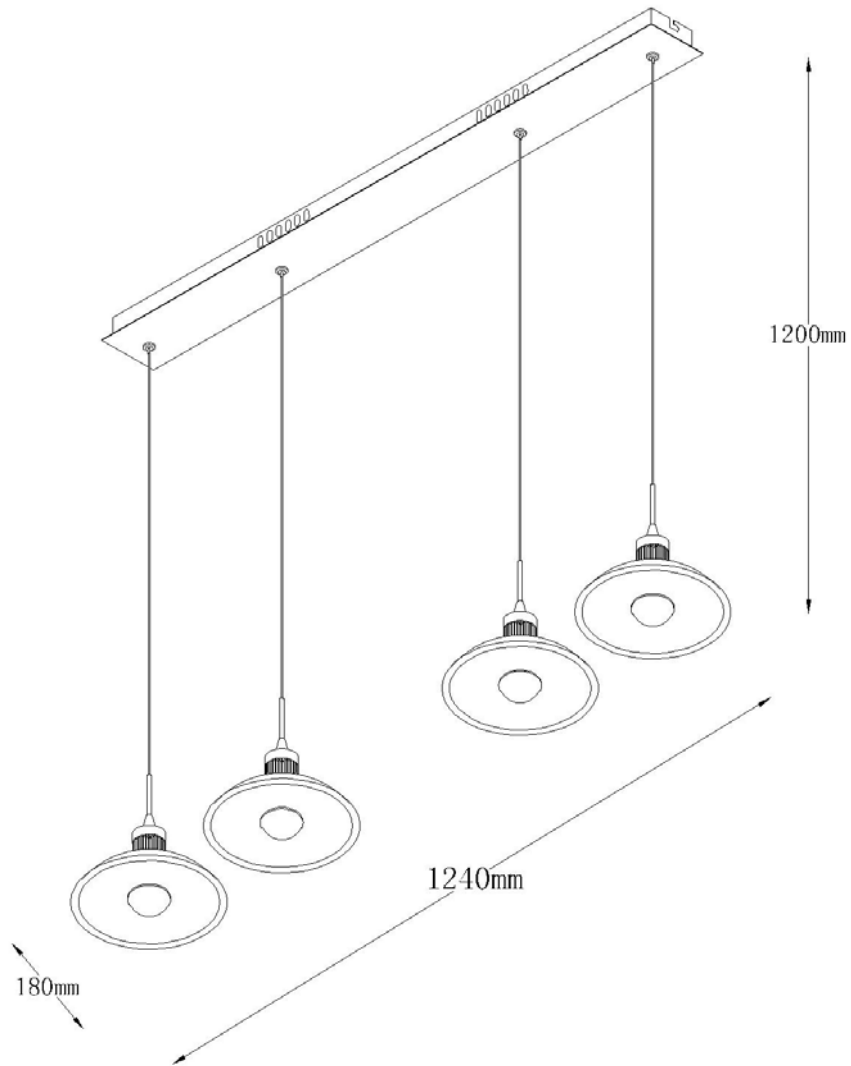

Line drawing of the item (with outline dimensions)

Item number:32452/20/11

Installation drawing (the same as it in its instruction manual)

Technical details

materials used:	Stainless steel + Glass (gray)	
color:	White	White
dimmable and how is the fixture dimmable:		
size:	Height:	1200mm
	Length:	1240mm
	Width:	180mm
	Net Weight:	5.5kg
power requirements:	220-240V / ~50Hz	
bulb type and maximum Wattage:	5W LED	
number of bulbs:	4X5W LED	
IP degree:	IP20	