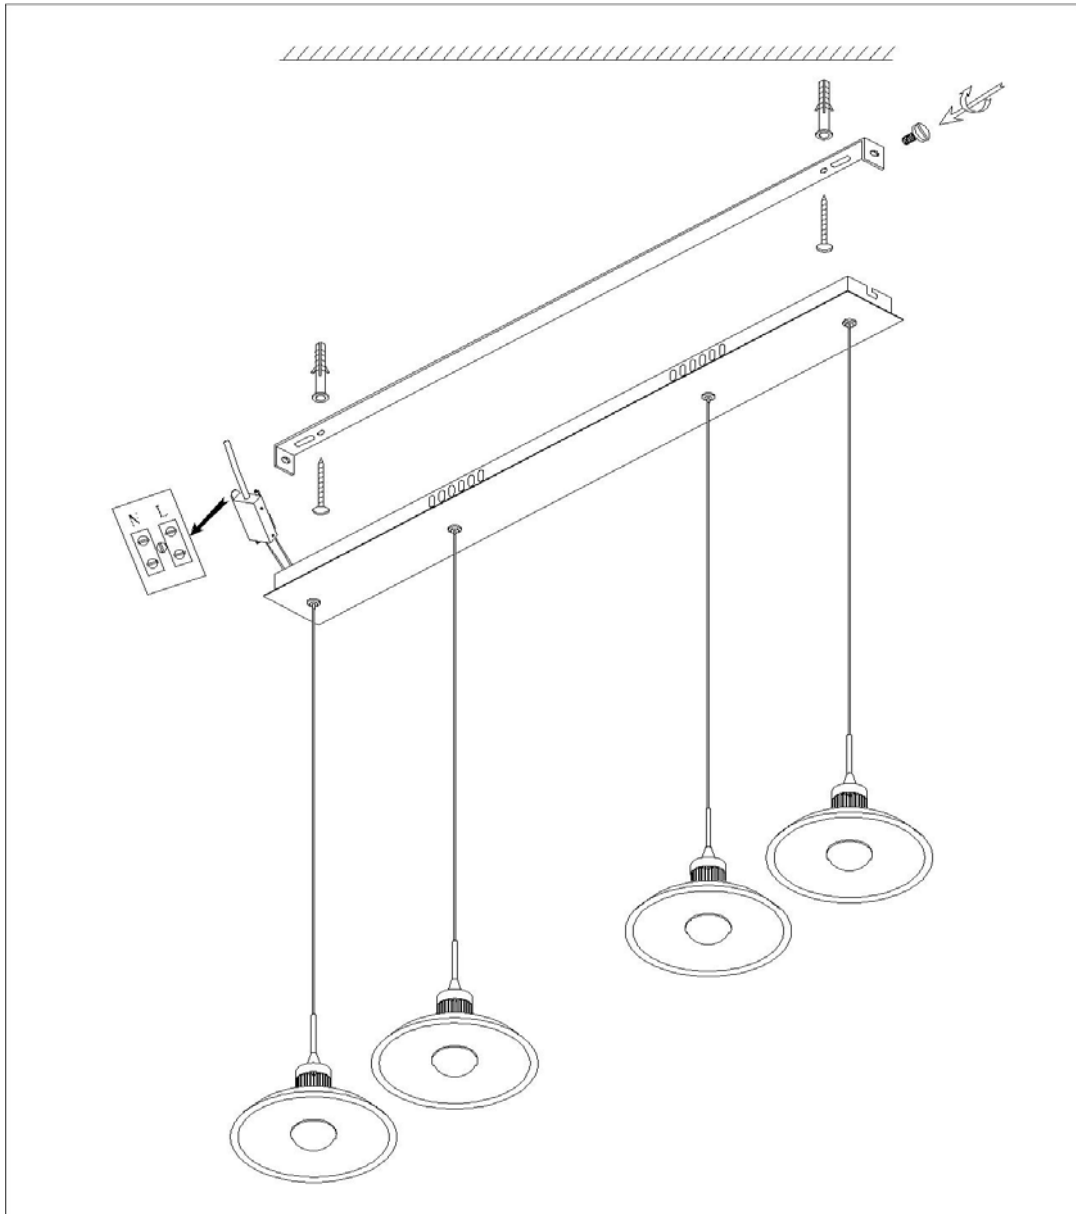

Line drawing of the item (with outline dimensions)

Item number:32452/20/11

Installation drawing (the same as it in its instruction manual)

Technical details

materials used:	Stainless steel + Glass (gray)	
color:	White	White
dimmable and how is the fixture dimmable:		
size:	Height:	1200mm
	Length:	1240mm
	Width:	180mm
	Net Weight:	5.5kg
power requirements:	220-240V / ~50Hz	
bulb type and maximum Wattage:	5W LED	
number of bulbs:	4X5W LED	
IP degree:	IP20	