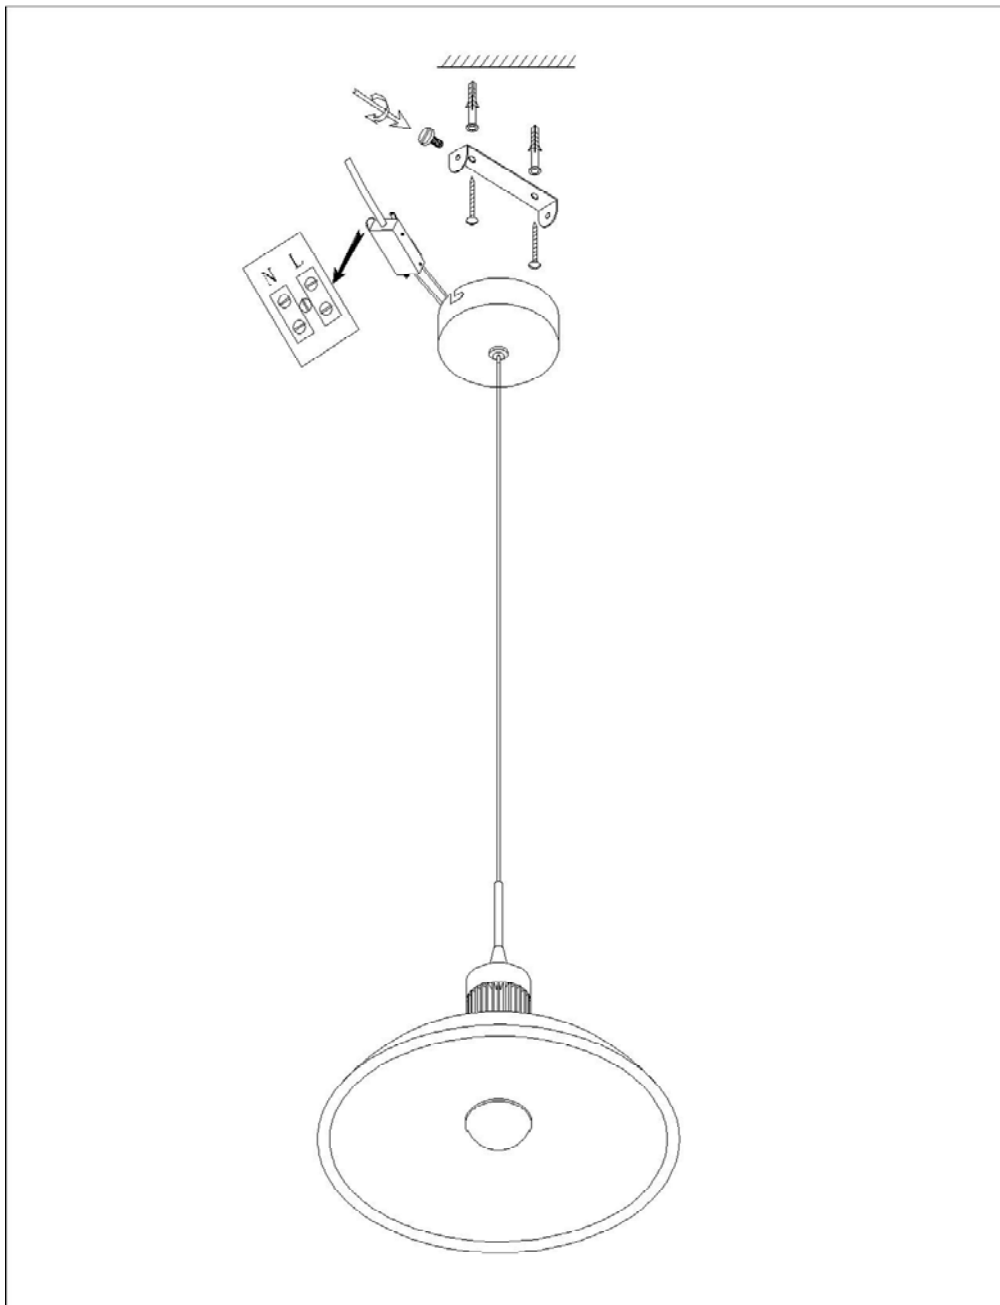

Line drawing of the item (with outline dimensions)

Item number:32452/10/11

Installation drawing (the same as it in its instruction manual)

Technical details

materials used:	Stainless steel + Glass (gray)	
color:	White	White
dimmable and how is the fixture dimmable:		
size:	Height:	1200mm
	Length:	300mm
	Width:	300mm
	Net Weight:	2.1 kg
power requirements:	220-240V / ~50Hz	
bulb type and maximum Wattage:	10W LED	
number of bulbs:	1X10W LED	
IP degree:	IP20	