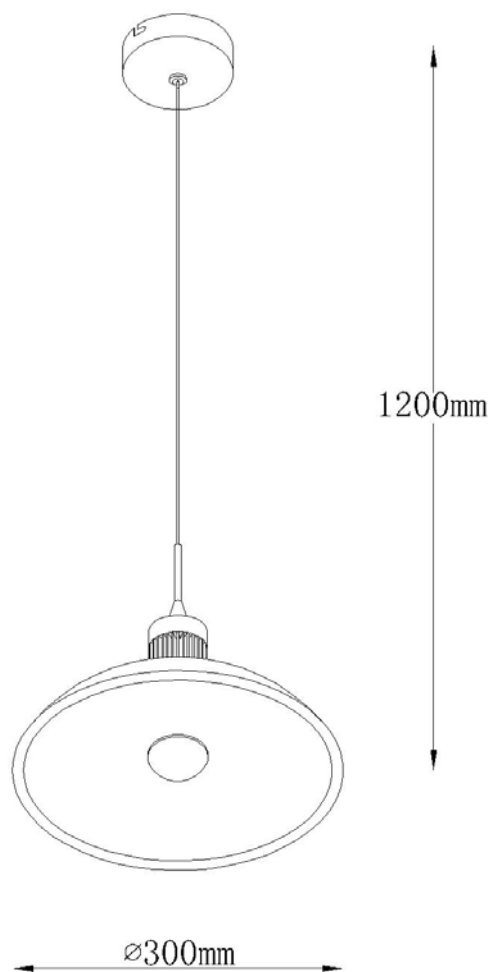

Line drawing of the item (with outline dimensions)

Item number:32452/10/11

Installation drawing (the same as it in its instruction manual)

Technical details

materials used:	Stainless steel + Glass (gray)	
color:	White	White
dimmable and how is the fixture dimmable:		
size:	Height:	1200mm
	Length:	300mm
	Width:	300mm
	Net Weight:	2.1 kg
power requirements:	220-240V / ~50Hz	
bulb type and maximum Wattage:	10W LED	
number of bulbs:	1X10W LED	
IP degree:	IP20	