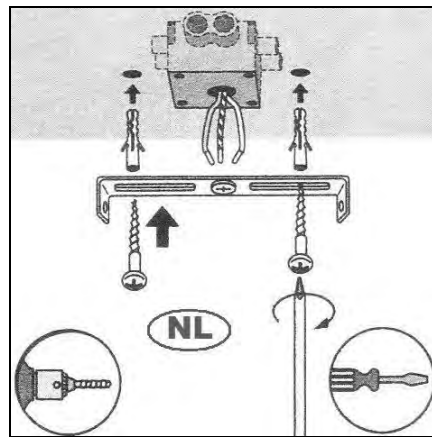

Item number: 31988/48/12,31988/48/30,31988/48/31

Technical details

Materials used:	Aluminium
Color:	Aluminium /Sandy black / Sandy White
Dimmable and how is fixture dimmable	YES
Size:	Height: 19cm
	Length: 61.8cm
	Width: 10cm
	Net weight: 4.00kgs
Power requirements:	220-240V~50Hz
Bulb type and maximum wattage:	AR111 LED 12W Max.
Number of bulbs:	4
IP degree:	20

For warranty claims the customer needs to hand over defective fixture/part and the original purchase ticket.