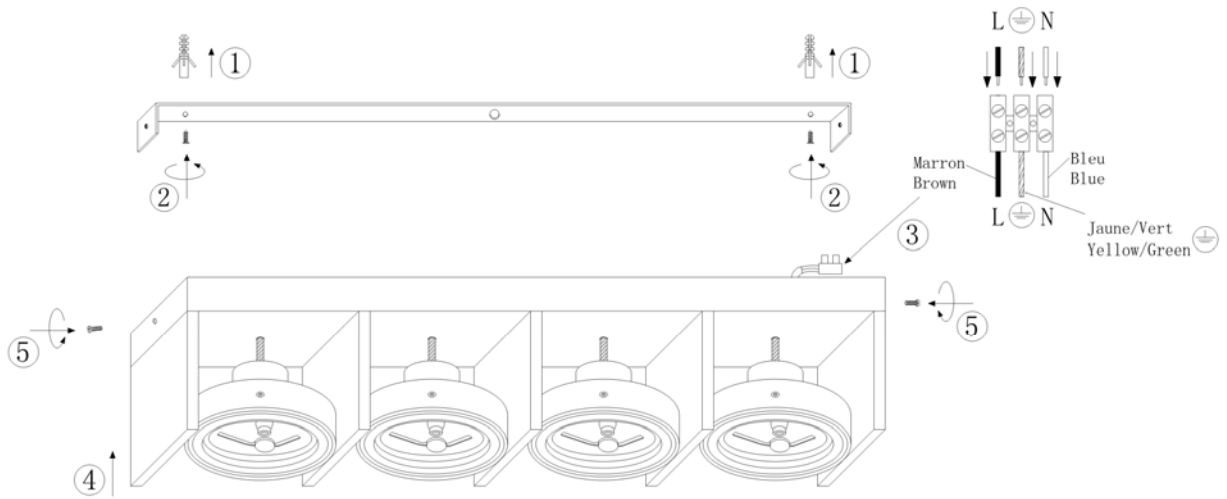

Item number: 31988/48/12,31988/48/30,31988/48/31

Technical details

Materials used:	Aluminium
Color:	Aluminium /Sandy black / Sandy White
Dimmable and how is fixture dimmable	YES
Size:	Height: 19cm
	Length: 61.8cm
	Width: 10cm
	Net weight: 4.00kgs
Power requirements:	220-240V~50Hz
Bulb type and maximum wattage:	AR111 LED 12W Max.
Number of bulbs:	4
IP degree:	20