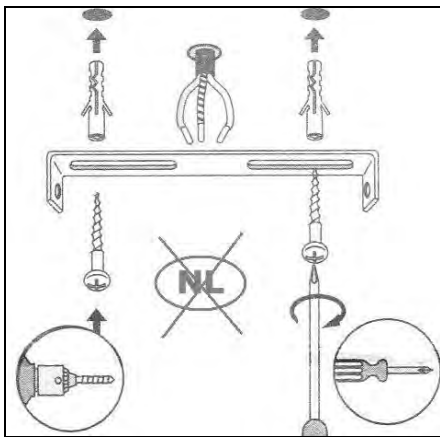

Item number: 31988/48/12,31988/48/30,31988/48/31

Technical details

Materials used:	Aluminium
Color:	Aluminium /Sandy black / Sandy White
Dimmable and how is fixture dimmable	YES
Size:	Height: 19cm
	Length: 61.8cm
	Width: 10cm
	Net weight: 4.00kgs
Power requirements:	220-240V~50Hz
Bulb type and maximum wattage:	AR111 LED 12W Max.
Number of bulbs:	4
IP degree:	20