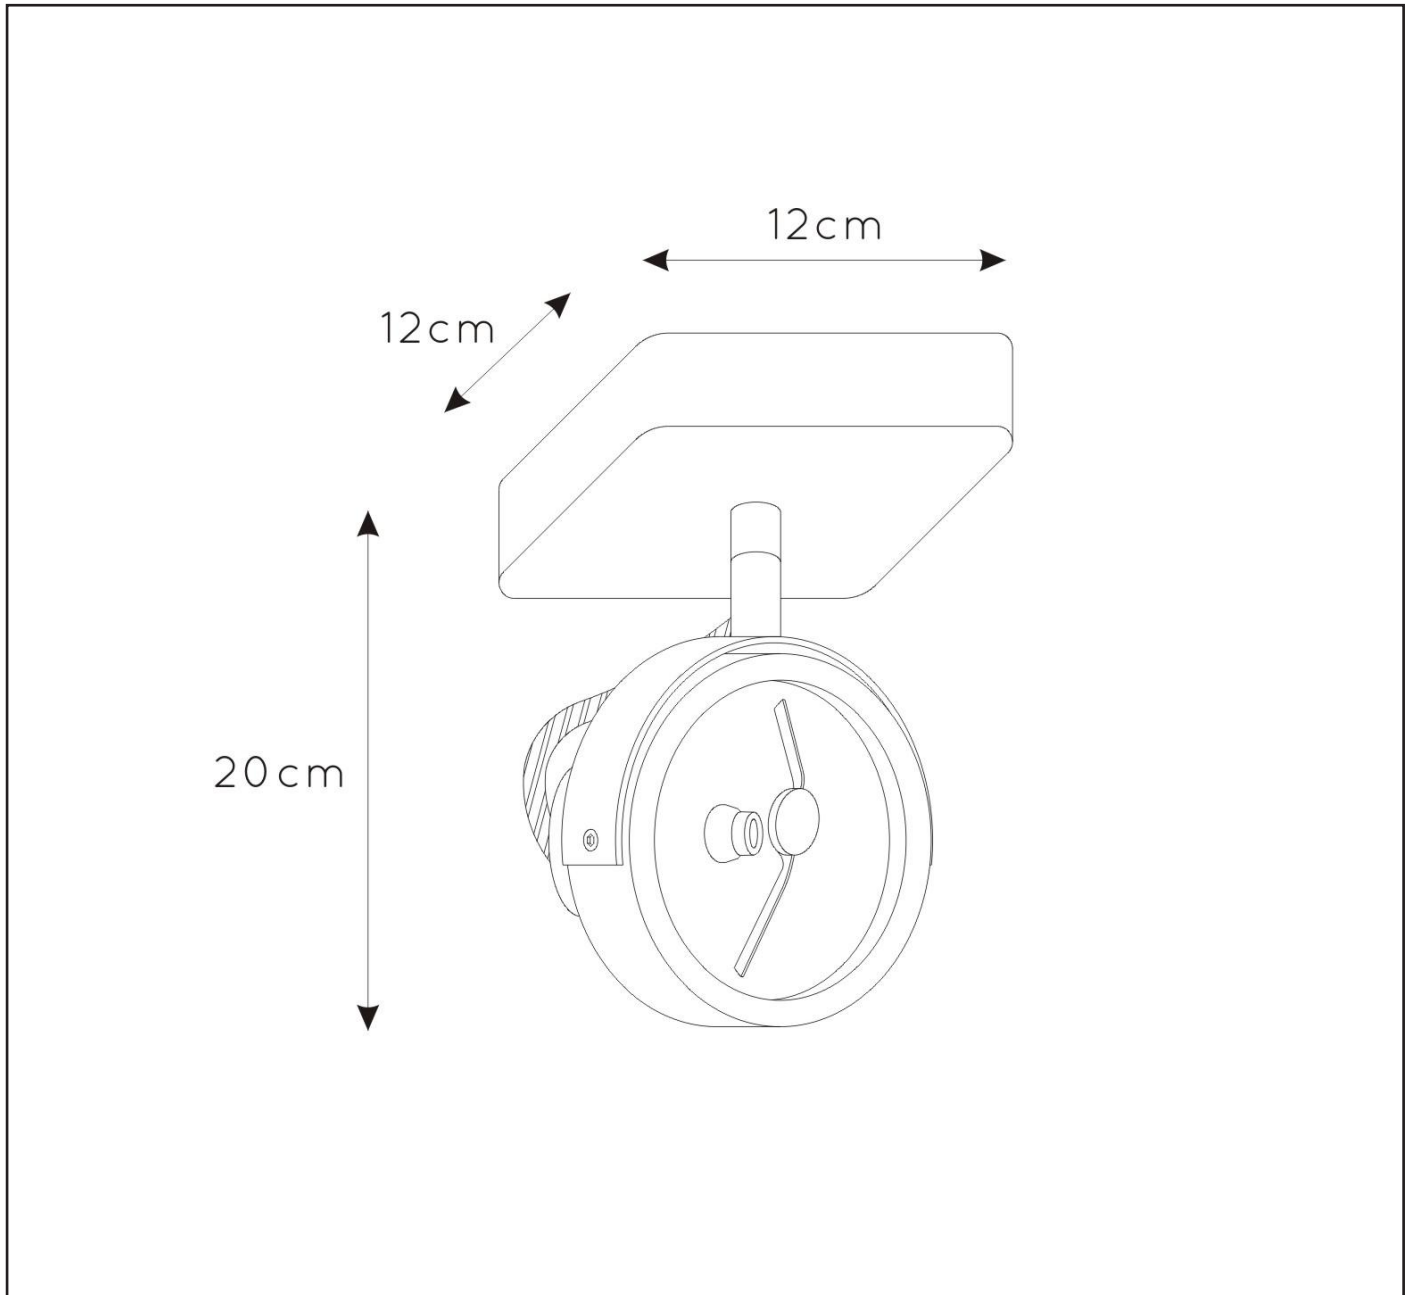

TALA LED

item number : 31930/12/30

EAN code : 5411212315489

For more specifications, dimensions please visit
www.lucide.com