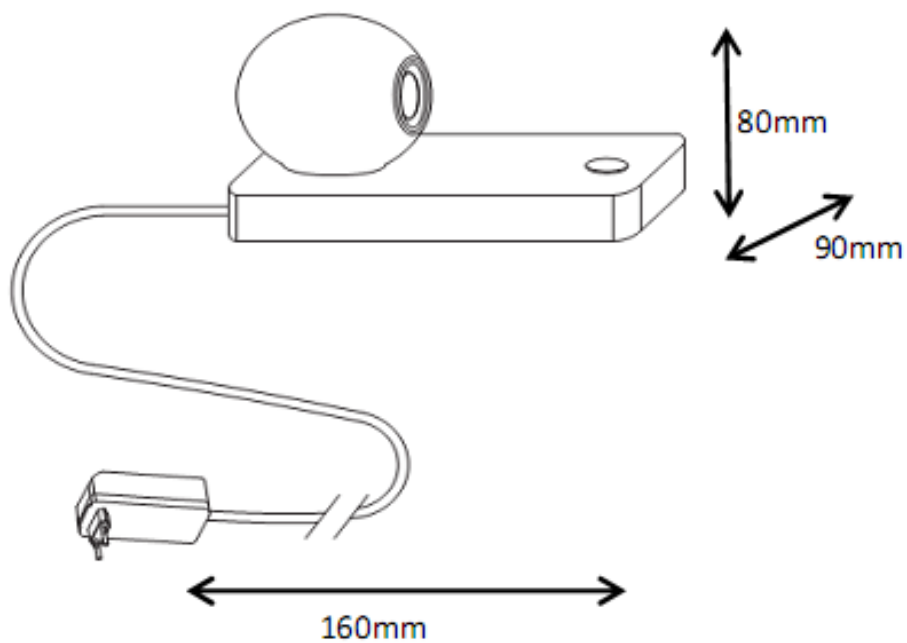

Line drawing of the item (with outline dimensions)

Item number: 31594/05/31

Installation drawing (the same as it in its instruction manual)

Technical details

materials used:	Steel	
color:	31	white
dimmable and how is the fixture dimmable:		
size:	Height:	8cm
	Length:	16cm
	Width:	W9cm
	Net Weight:	1.04kgs
power requirements:	220-240V~50HZ	
bulb type and maximum Wattage:	LED	Max.5w
number of bulbs:	1XLED	
IP degree:	IP20	