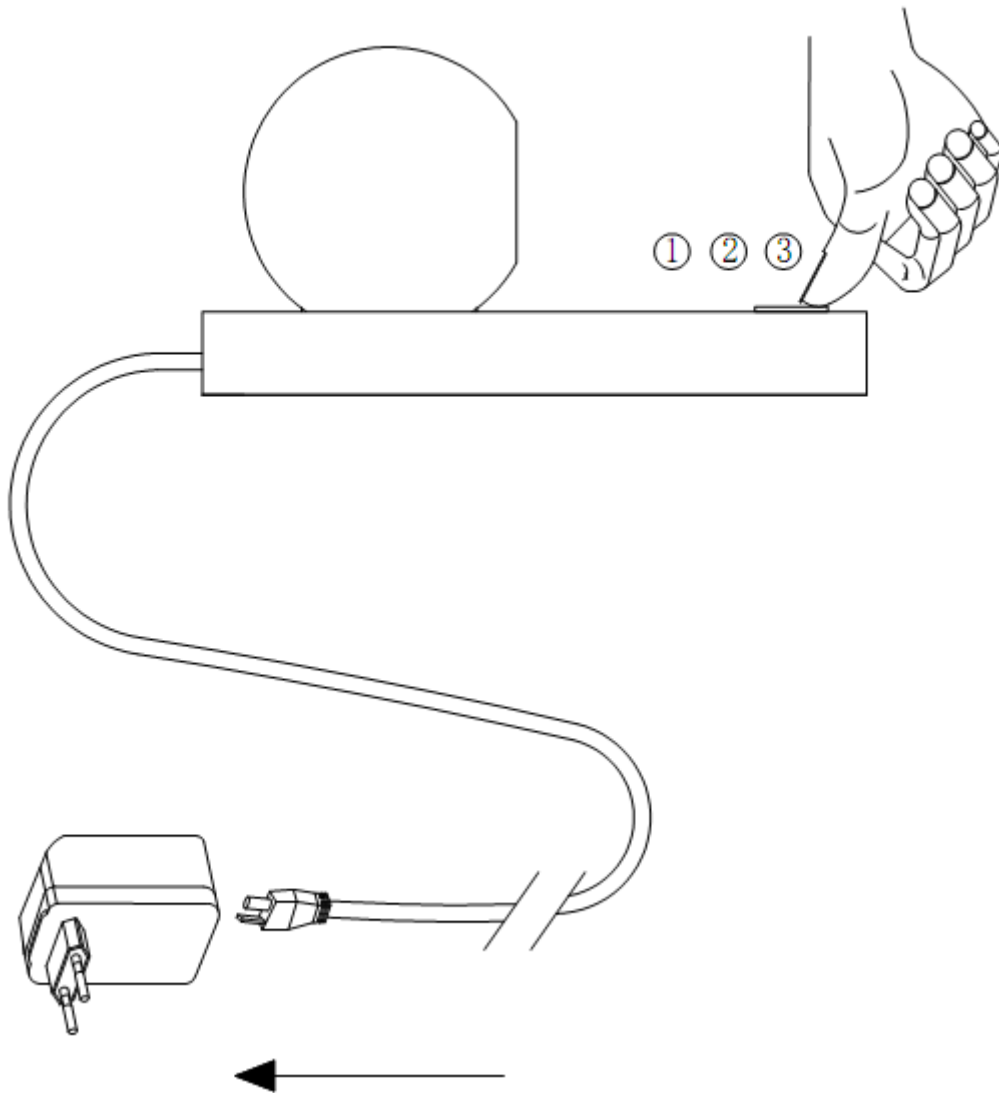

Line drawing of the item (with outline dimensions)

Item number: 31594/05/31

Installation drawing (the same as it in its instruction manual)

Technical details

materials used:	Steel	
color:	31	white
dimmable and how is the fixture dimmable:		
size:	Height:	8cm
	Length:	16cm
	Width:	W9cm
	Net Weight:	1.04kgs
power requirements:	220-240V~50HZ	
bulb type and maximum Wattage:	LED	Max.5w
number of bulbs:	1XLED	
IP degree:	IP20	