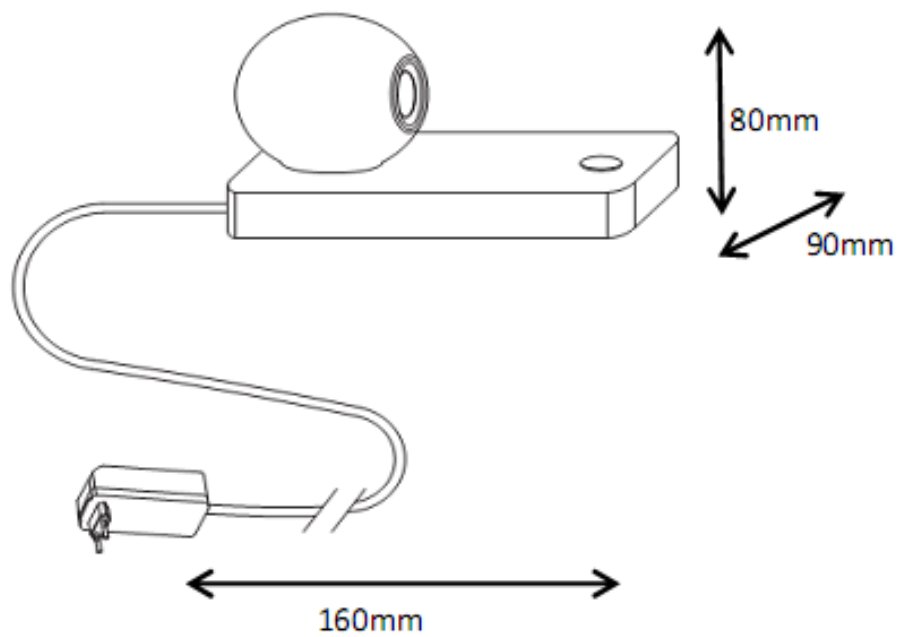

Line drawing of the item (with outline dimensions)

Item number: 31594/05/30

Installation drawing (the same as it in its instruction manual)

### Technical details

materials used:	Steel	
color:	30	black
dimmable and how is the fixture dimmable:		
size:	Height:	8cm
	Length:	16cm
	Width:	W9cm
	Net Weight:	1.04kgs
power requirements:	220-240V~50HZ	
bulb type and maximum Wattage:	LED	Max.5w
number of bulbs:	1XLED	
IP degree:	IP20	