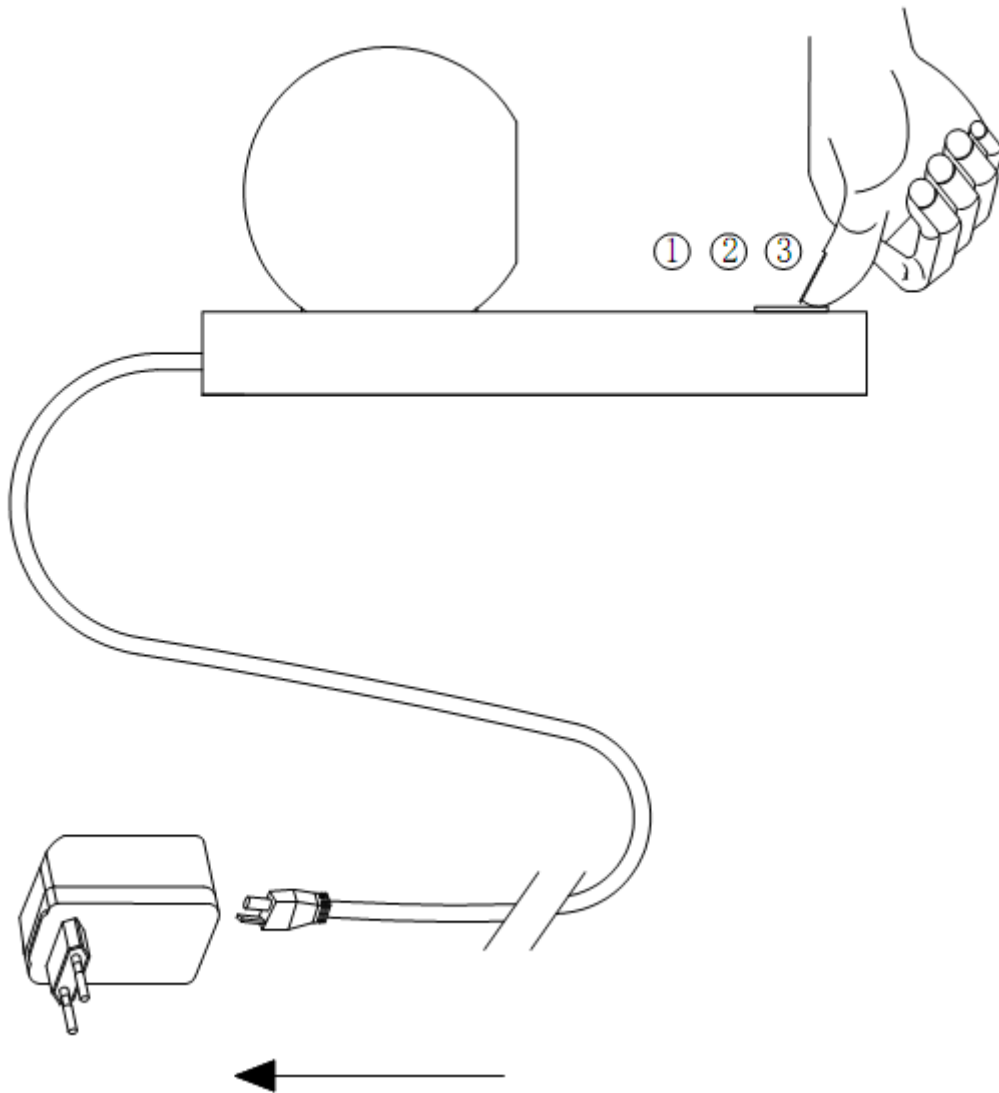

Line drawing of the item (with outline dimensions)

Item number: 31594/05/30

Installation drawing (the same as it in its instruction manual)

### Technical details

materials used:	Steel	
color:	30	black
dimmable and how is the fixture dimmable:		
size:	Height:	8cm
	Length:	16cm
	Width:	W9cm
	Net Weight:	1.04kgs
power requirements:	220-240V~50HZ	
bulb type and maximum Wattage:	LED	Max.5w
number of bulbs:	1XLED	
IP degree:	IP20	