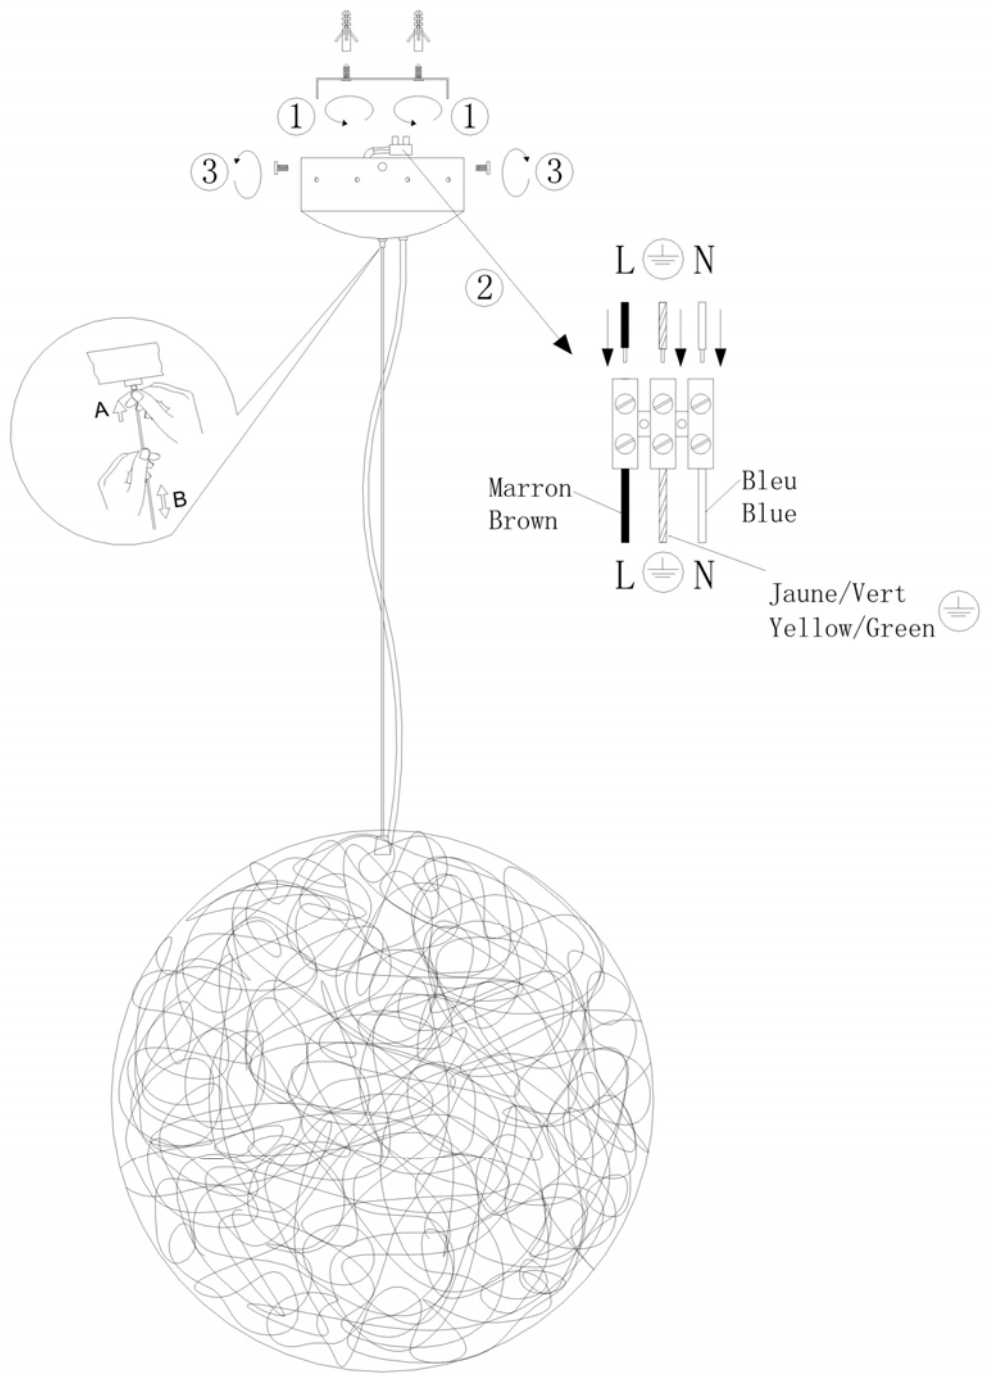

Item number: 31476/60/11  
 31476/60/17  
 31476/60/31

Technical details

Materials used:	Aluminium+steel/Aluminium/Aluminium+steel
Color:	Chrome/ Red copper / White
Dimmable and how is fixture dimmable	
Size:	Height: 210cm
	Length:
	Width: D80cm
	Net weight: 3.40kgs
Power requirements:	220-240V~50Hz
Bulb type and maximum wattage:	G9 LED Max.4W
Number of bulbs:	15
IP degree:	20