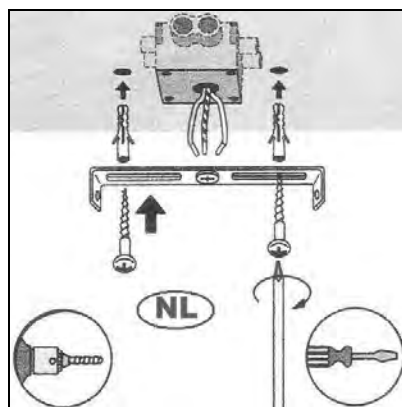

Item number: 31476/60/11  
 31476/60/17  
 31476/60/31

Technical details

Materials used:	Aluminium+steel/Aluminium/Aluminium+steel
Color:	Chrome/ Red copper / White
Dimmable and how is fixture dimmable	
Size:	Height: 210cm
	Length:
	Width: D80cm
	Net weight: 3.40kgs
Power requirements:	220-240V~50Hz
Bulb type and maximum wattage:	G9 LED Max.4W
Number of bulbs:	15
IP degree:	20