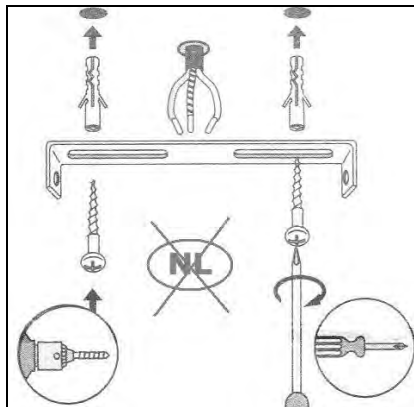

Item number: 31476/60/11  
 31476/60/17  
 31476/60/31

Technical details

Materials used:	Aluminium+steel/Aluminium/Aluminium+steel
Color:	Chrome/ Red copper / White
Dimmable and how is fixture dimmable	
Size:	Height: 210cm
	Length:
	Width: D80cm
	Net weight: 3.40kgs
Power requirements:	220-240V~50Hz
Bulb type and maximum wattage:	G9 LED Max.4W
Number of bulbs:	15
IP degree:	20