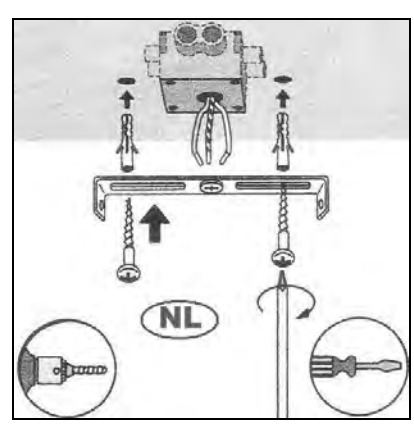

Item number: 31476/56/11
 31476/56/17
 31476/56/31

Technical details

Materials used:	Aluminium+steel/Aluminium/Aluminium+steel
Color:	Chrome/ Red copper / White
Dimmable and how is fixture dimmable	
Size:	Height: 161cm
	Length:
	Width: D93cm
	Net weight: 3.40kgs
Power requirements:	220-240V~50Hz
Bulb type and maximum wattage:	G9 LED Max.4W
Number of bulbs:	14
IP degree:	20