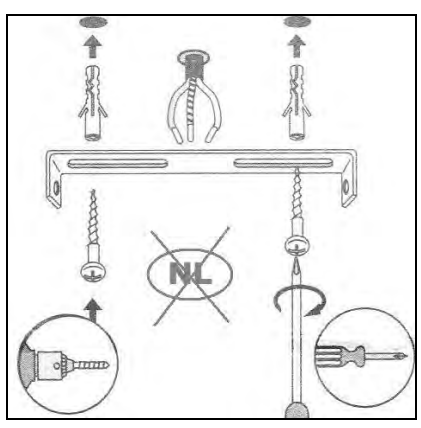

Item number: 31476/56/11
 31476/56/17
 31476/56/31

Technical details

Materials used:	Aluminium+steel/Aluminium/Aluminium+steel
Color:	Chrome/ Red copper / White
Dimmable and how is fixture dimmable	
Size:	Height: 161cm
	Length:
	Width: D93cm
	Net weight: 3.40kgs
Power requirements:	220-240V~50Hz
Bulb type and maximum wattage:	G9 LED Max.4W
Number of bulbs:	14
IP degree:	20