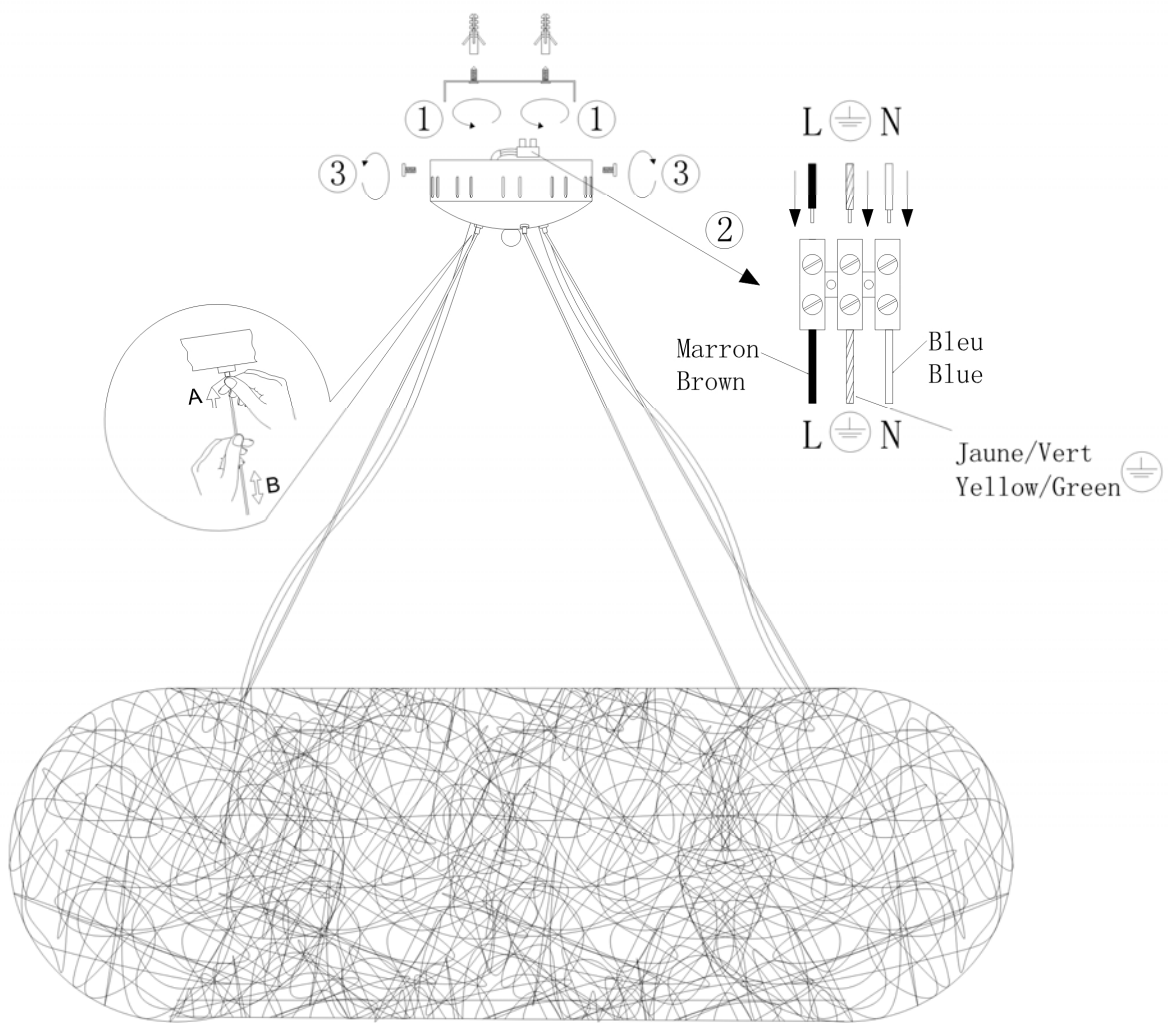

Item number: 31476/56/11
 31476/56/17
 31476/56/31

Technical details

Materials used:	Aluminium+steel/Aluminium/Aluminium+steel
Color:	Chrome/ Red copper / White
Dimmable and how is fixture dimmable	
Size:	Height: 161cm
	Length:
	Width: D93cm
	Net weight: 3.40kgs
Power requirements:	220-240V~50Hz
Bulb type and maximum wattage:	G9 LED Max.4W
Number of bulbs:	14
IP degree:	20