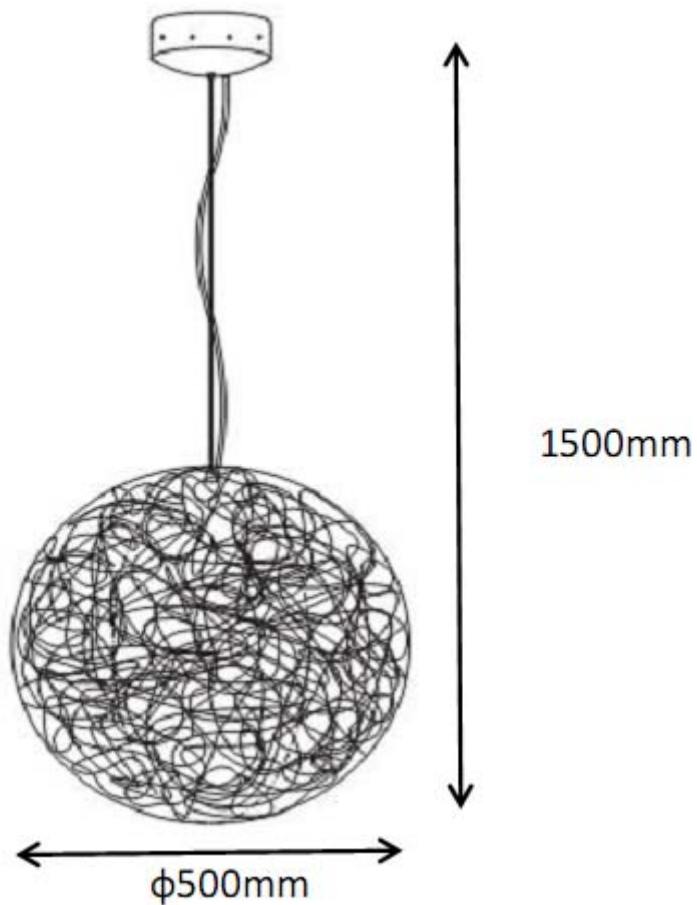

Line drawing of the item (with outline dimensions)

Item number: 31476/50/31

Installation drawing (the same as it in its instruction manual)

Technical details

materials used:	Aluminium+steel	
color:	31	white
dimmable and how is the fixture dimmable:		
size:	Height:	150cm
	Length:	
	Width:	D50CM
	Net Weight:	2.0kgs
power requirements:	220-240V~50HZ	
bulb type and maximum Wattage:	G4	Max.20w
number of bulbs:	8XG4	
IP degree:	IP20	