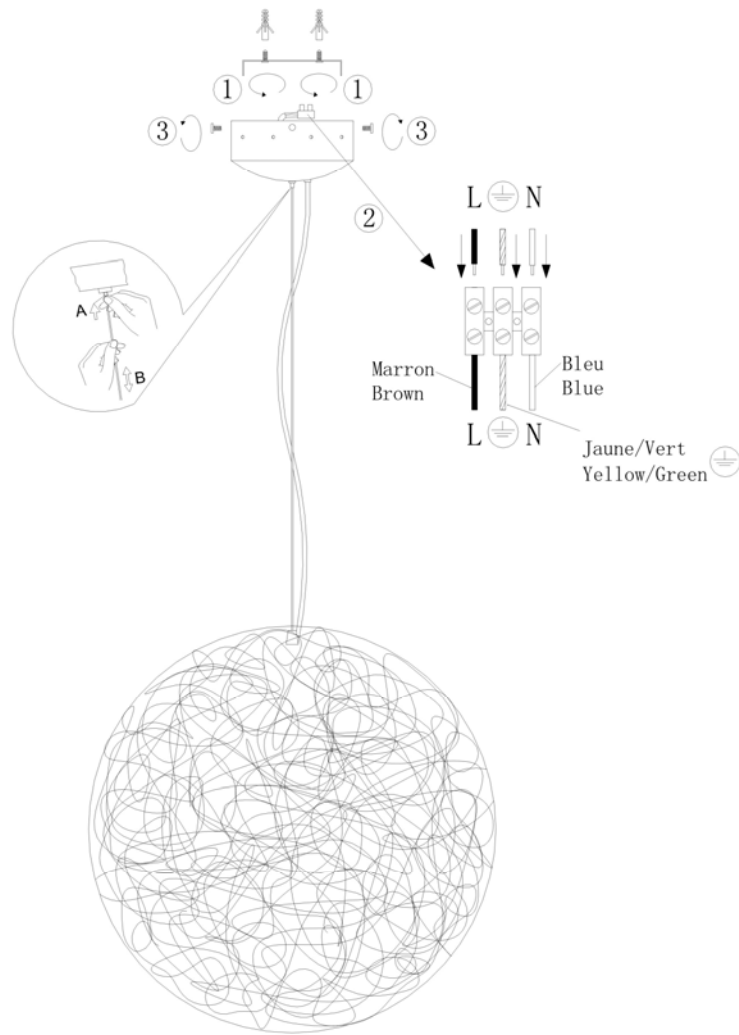

Line drawing of the item (with outline dimensions)

Item number: 31476/50/31

Installation drawing (the same as it in its instruction manual)

Technical details

materials used:	Aluminium+steel	
color:	31	white
dimmable and how is the fixture dimmable:		
size:	Height:	150cm
	Length:	
	Width:	D50CM
	Net Weight:	2.0kgs
power requirements:	220-240V~50HZ	
bulb type and maximum Wattage:	G4	Max.20w
number of bulbs:	8XG4	
IP degree:	IP20	