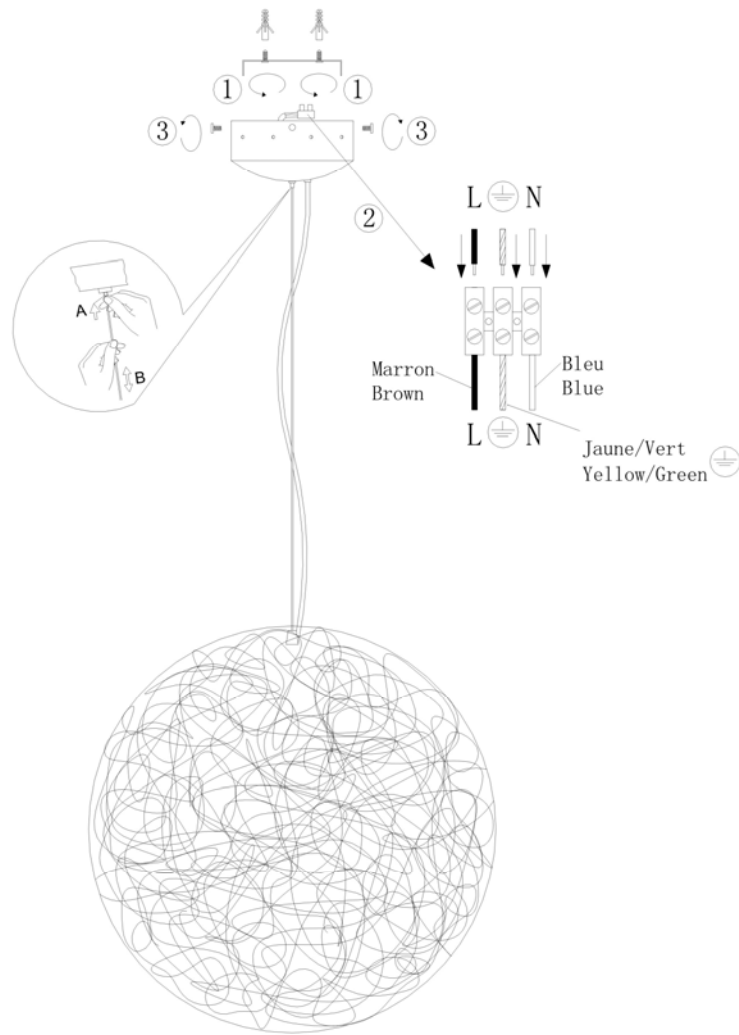

Line drawing of the item (with outline dimensions)

Item number: 31476/50/11

Installation drawing (the same as it in its instruction manual)

Technical details

materials used:	Aluminium+steel	
color:	11	Chrome
dimmable and how is the fixture dimmable:		
size:	Height:	150cm
	Length:	
	Width:	D50CM
	Net Weight:	2.0kgs
power requirements:	220-240V~50HZ	
bulb type and maximum Wattage:	G4	Max.20w
number of bulbs:	8XG4	
IP degree:	IP20	