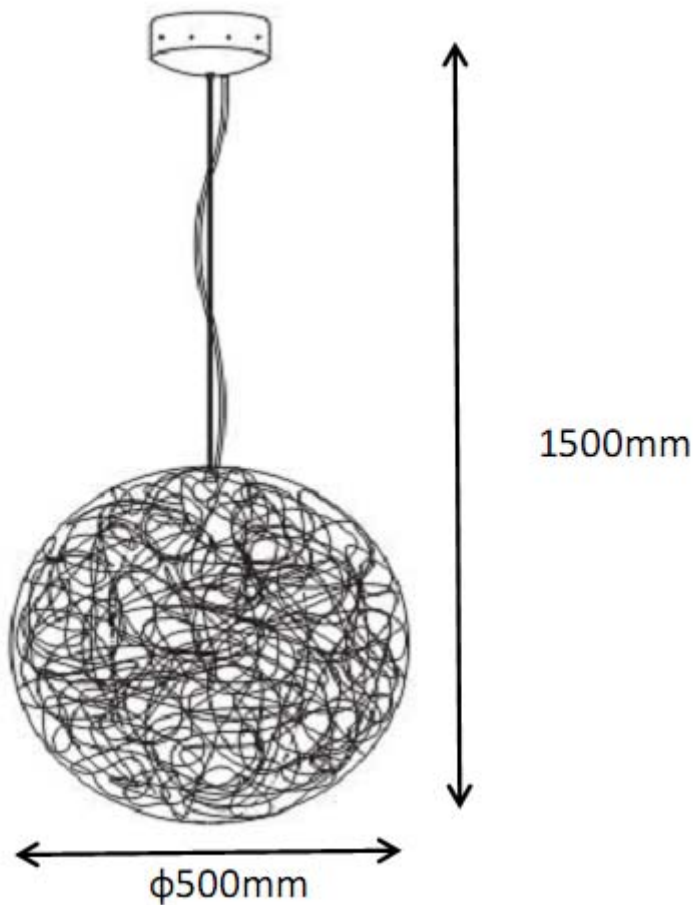

Line drawing of the item (with outline dimensions)

Item number: 31476/50/11

Installation drawing (the same as it in its instruction manual)

Technical details

materials used:	Aluminium+steel	
color:	11	Chrome
dimmable and how is the fixture dimmable:		
size:	Height:	150cm
	Length:	
	Width:	D50CM
	Net Weight:	2.0kgs
power requirements:	220-240V~50HZ	
bulb type and maximum Wattage:	G4	Max.20w
number of bulbs:	8XG4	
IP degree:	IP20	