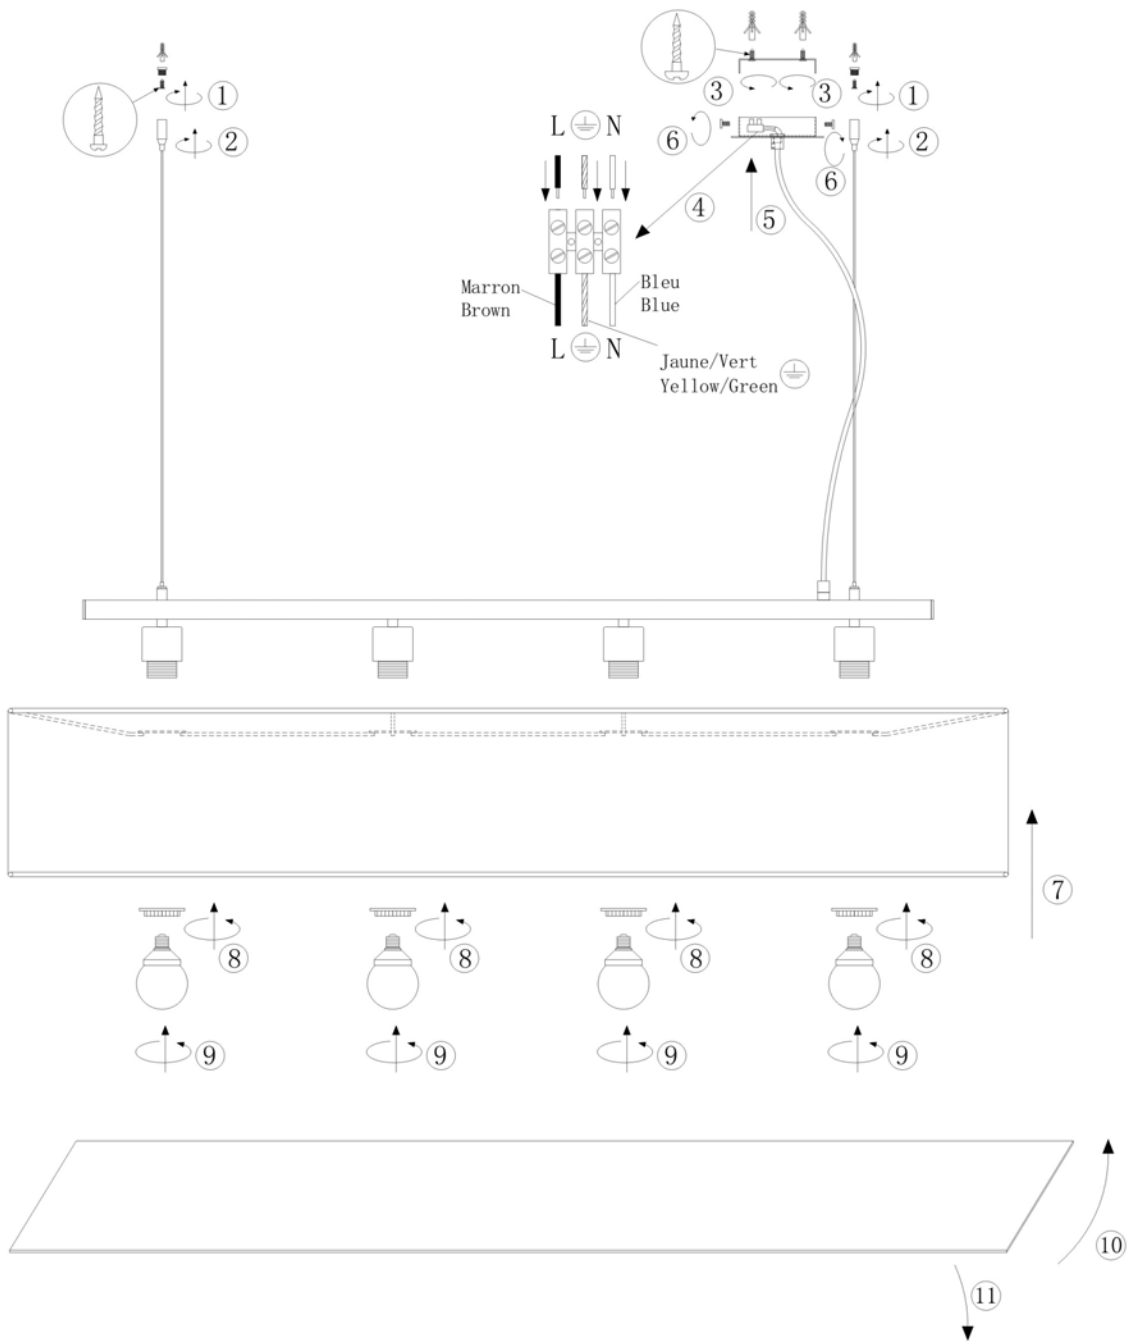

Line drawing of the item (with outline dimensions)

Item number: 31458/04/36

Installation drawing (the same as it in its instruction manual)

Technical details

materials used:	Steel+fabric+acrylic	
color:	36	Satin nickel with grey shade
dimmmable and how is the fixture dimmmable:		
size:	Height:	142cm
	Length:	130cm
	Width:	
	Net Weight:	4.6kgs
power requirements:	220-240V~50HZ	
bulb type and maximum Wattage:	E27	Max.60w
number of bulbs:	4XE27	
IP degree:	IP20	