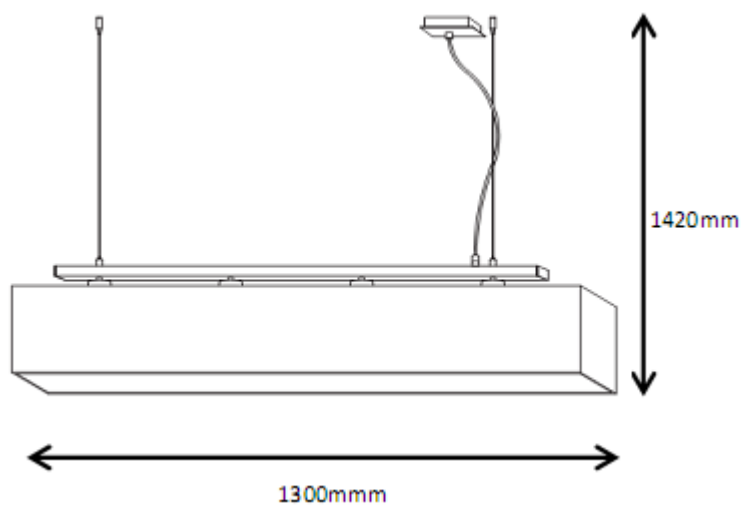

Line drawing of the item (with outline dimensions)

Item number: 31458/04/36

Installation drawing (the same as it in its instruction manual)

Technical details

materials used:	Steel+fabric+acrylic	
color:	36	Satin nickel with grey shade
dimmmable and how is the fixture dimmmable:		
size:	Height:	142cm
	Length:	130cm
	Width:	
	Net Weight:	4.6kgs
power requirements:	220-240V~50HZ	
bulb type and maximum Wattage:	E27	Max.60w
number of bulbs:	4XE27	
IP degree:	IP20	