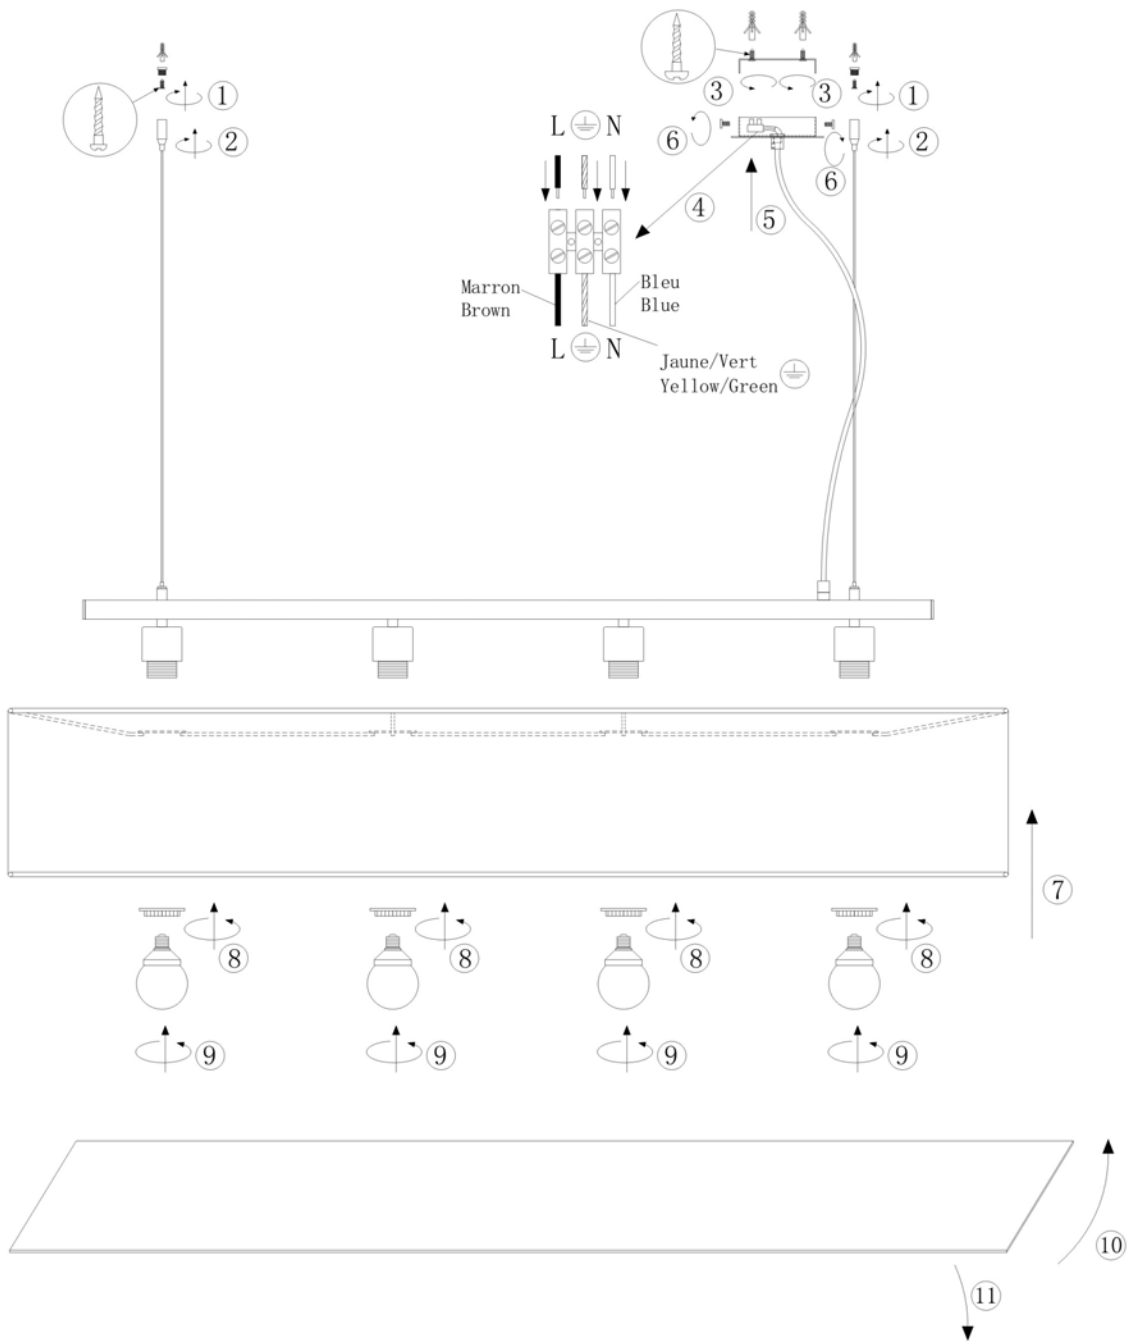

Line drawing of the item (with outline dimensions)

Item number: 31458/04/31

Installation drawing (the same as it in its instruction manual)

Technical details

materials used:	Steel+fabric+acrylic	
color:	31	Satin nickel with white shade
dimmmable and how is the fixture dimmmable:		
size:	Height:	142cm
	Length:	130cm
	Width:	
	Net Weight:	4.6kgs
power requirements:	220-240V~50HZ	
bulb type and maximum Wattage:	E27	Max.60w
number of bulbs:	4XE27	
IP degree:	IP20	