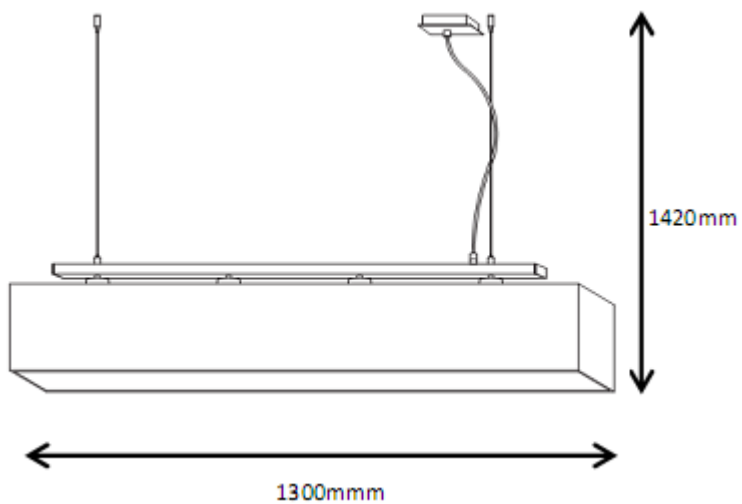

Line drawing of the item (with outline dimensions)

Item number: 31458/04/31

Installation drawing (the same as it in its instruction manual)

Technical details

materials used:	Steel+fabric+acrylic	
color:	31	Satin nickel with white shade
dimmmable and how is the fixture dimmmable:		
size:	Height:	142cm
	Length:	130cm
	Width:	
	Net Weight:	4.6kgs
power requirements:	220-240V~50HZ	
bulb type and maximum Wattage:	E27	Max.60w
number of bulbs:	4XE27	
IP degree:	IP20	