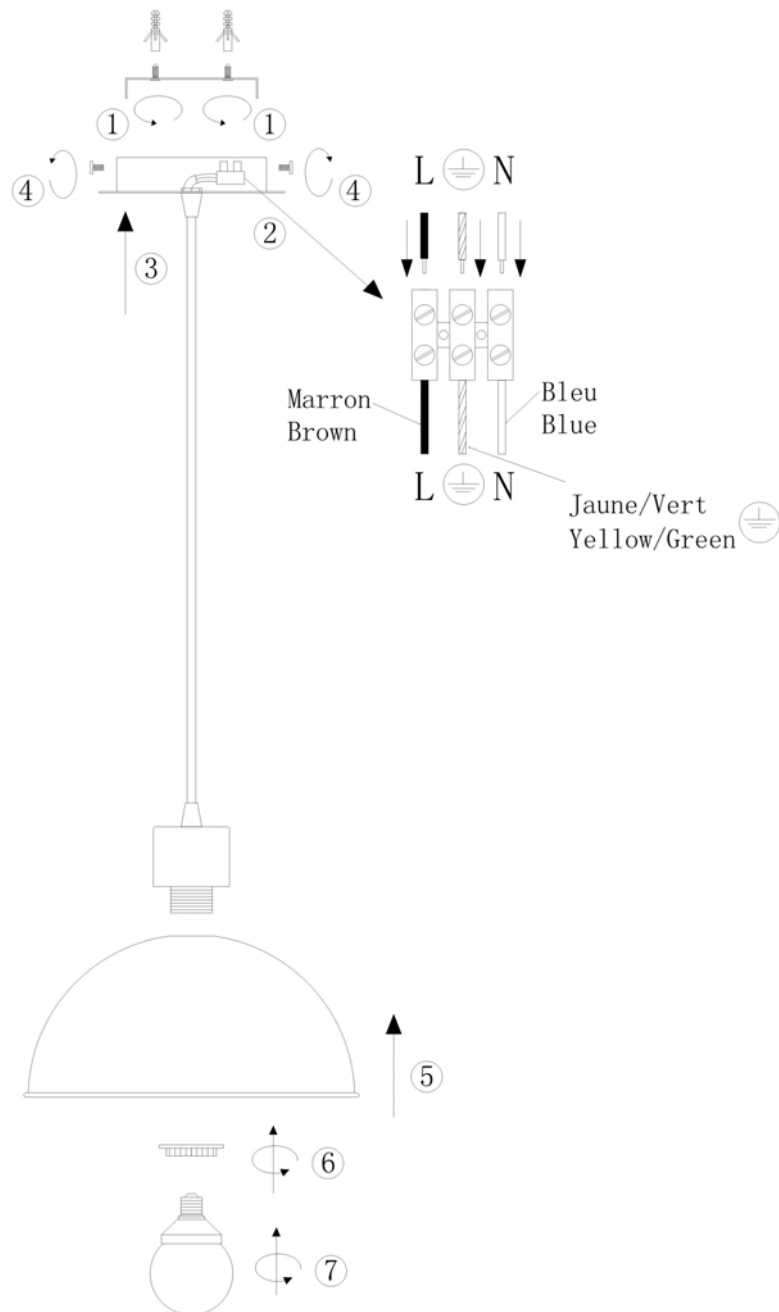

Line drawing of the item (with outline dimensions)

Item number: 31456/30/85

Installation drawing (the same as it in its instruction manual)

Technical details

materials used:	steel	
color:	85	apple green
dimmable and how is the fixture dimmable:		
size:	Height:	130cm
	Length:	
	Width:	D30cm
	Net Weight:	1.1kgs
power requirements:	220-240V~50HZ	
bulb type and maximum Wattage:	E27	Max.60w
number of bulbs:	1XE27	
IP degree:	IP20	