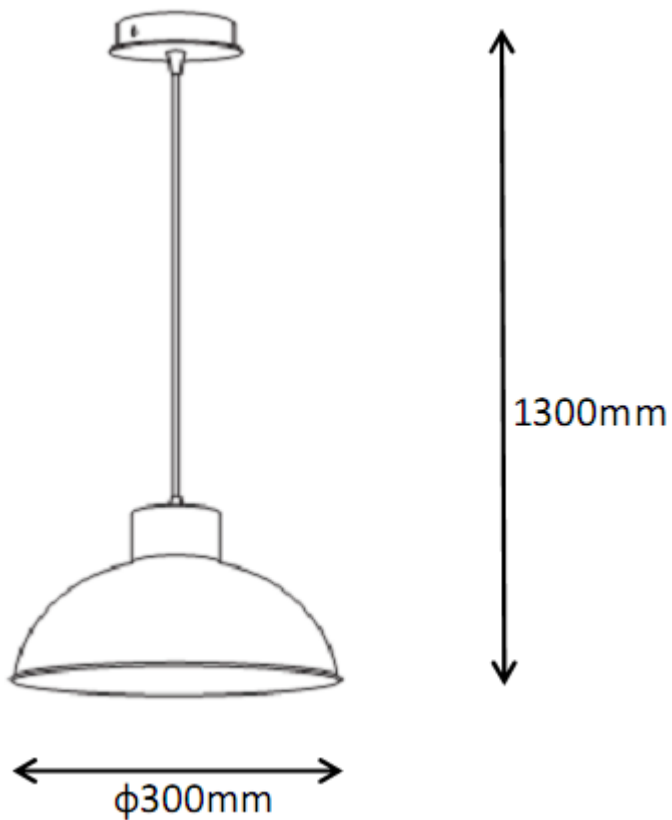

Line drawing of the item (with outline dimensions)

Item number: 31456/30/85

Installation drawing (the same as it in its instruction manual)

Technical details

materials used:	steel	
color:	85	apple green
dimmable and how is the fixture dimmable:		
size:	Height:	130cm
	Length:	
	Width:	D30cm
	Net Weight:	1.1kgs
power requirements:	220-240V~50HZ	
bulb type and maximum Wattage:	E27	Max.60w
number of bulbs:	1XE27	
IP degree:	IP20	