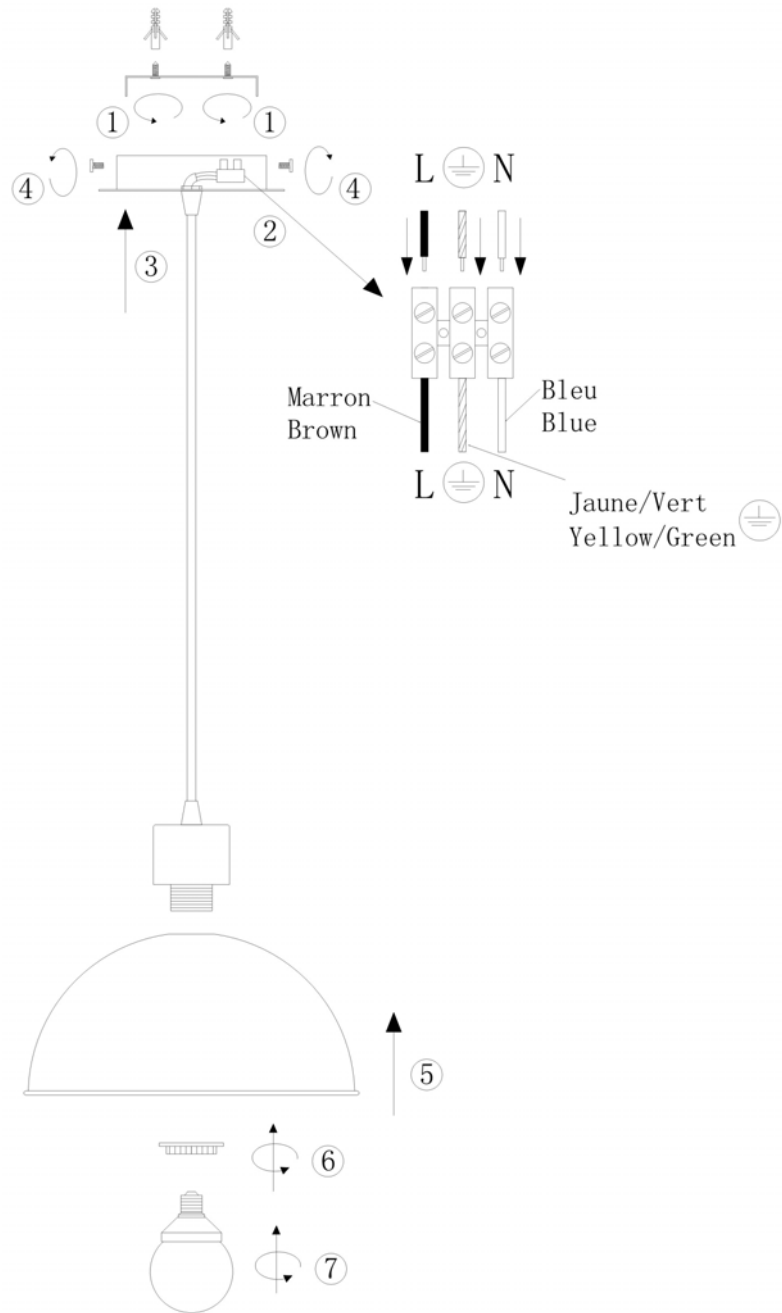

Line drawing of the item (with outline dimensions)

Item number: 31456/30/39

Installation drawing (the same as it in its instruction manual)

### Technical details

materials used:	steel	
color:	39	purle
dimmable and how is the fixture dimmable:		
size:	Height:	130cm
	Length:	
	Width:	D30cm
	Net Weight:	1.1kgs
power requirements:	220-240V~50HZ	
bulb type and maximum Wattage:	E27	Max.60w
number of bulbs:	1XE27	
IP degree:	IP20	