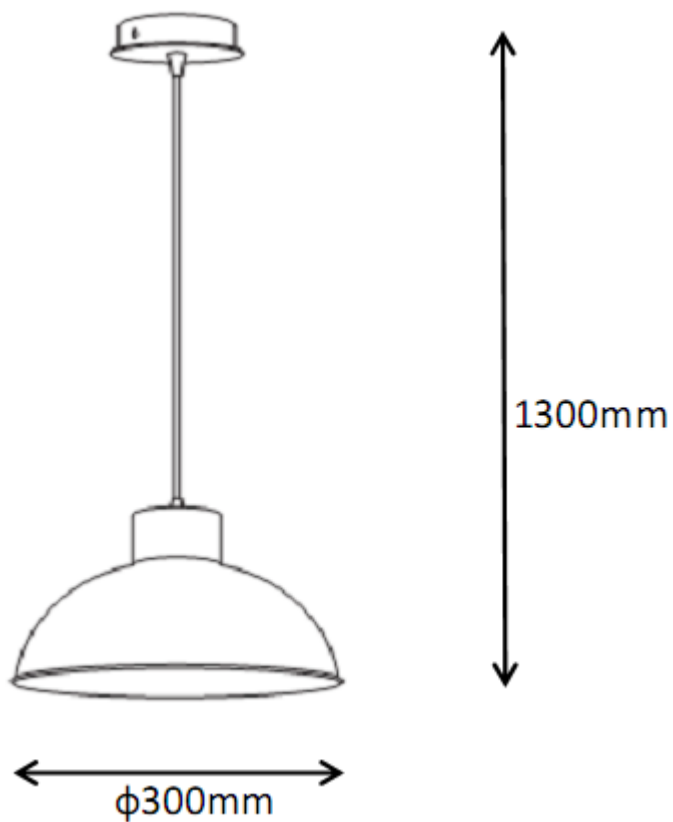

Line drawing of the item (with outline dimensions)

Item number: 31456/30/39

Installation drawing (the same as it in its instruction manual)

### Technical details

materials used:	steel	
color:	39	purle
dimmable and how is the fixture dimmable:		
size:	Height:	130cm
	Length:	
	Width:	D30cm
	Net Weight:	1.1kgs
power requirements:	220-240V~50HZ	
bulb type and maximum Wattage:	E27	Max.60w
number of bulbs:	1XE27	
IP degree:	IP20	