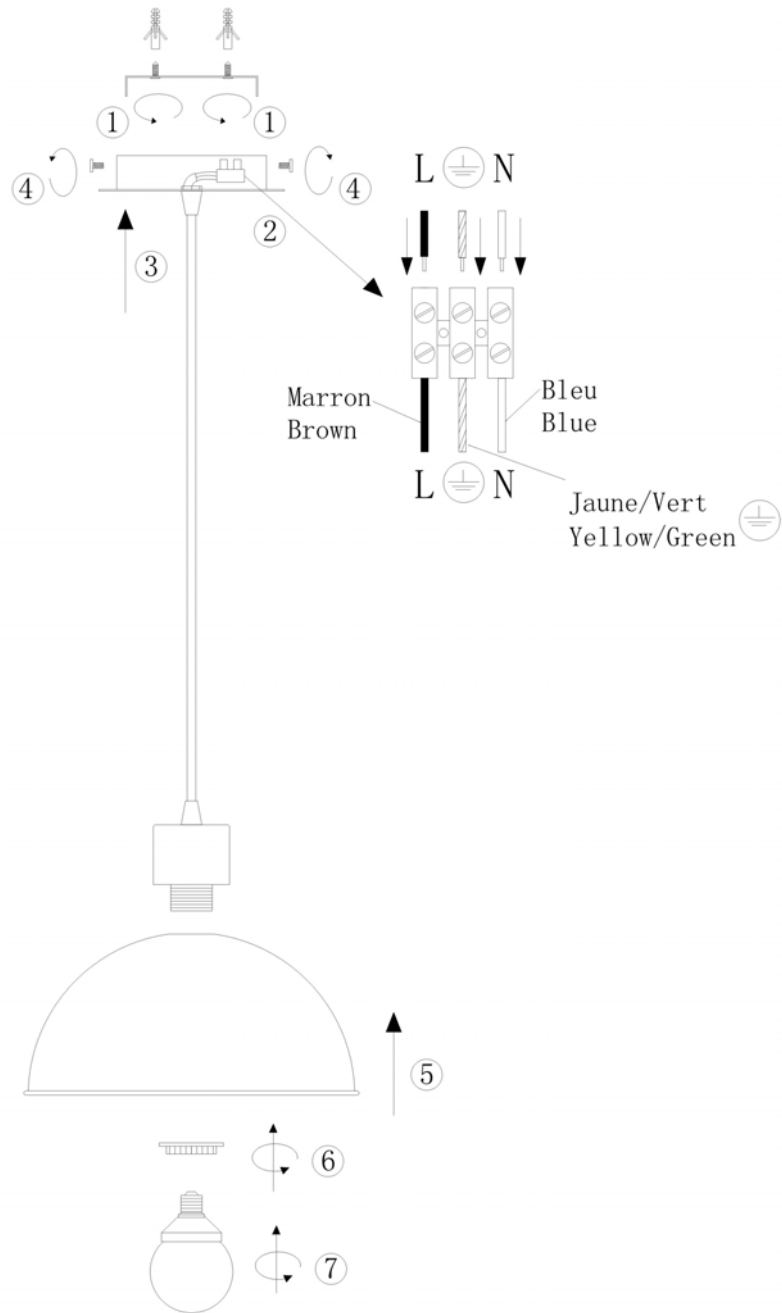

Line drawing of the item (with outline dimensions)

Item number: 31456/30/31

Installation drawing (the same as it in its instruction manual)

Technical details

materials used:	steel	
color:	31	white
dimmable and how is the fixture dimmable:		
size:	Height:	130cm
	Length:	
	Width:	D30cm
	Net Weight:	1.1kgs
power requirements:	220-240V~50HZ	
bulb type and maximum Wattage:	E27	Max.60w
number of bulbs:	1XE27	
IP degree:	IP20	