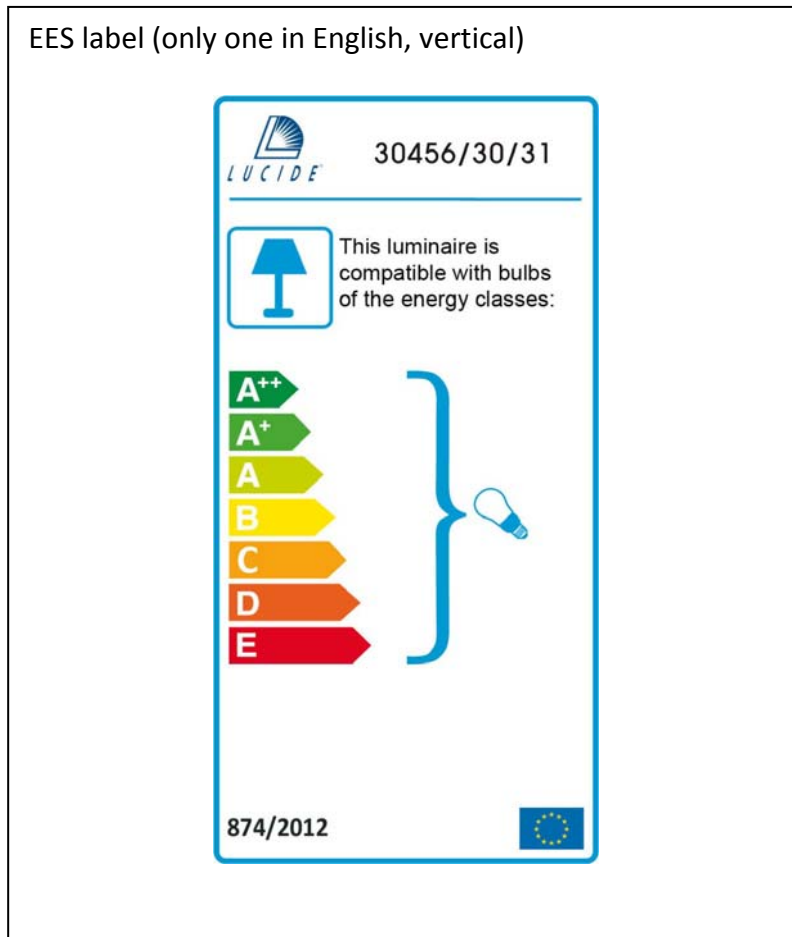

Technical details

materials used:	steel	
color:	31	white
dimmable and how is the fixture dimmable:		
size:	Height:	130cm
	Length:	
	Width:	D30cm
	Net Weight:	1.1kgs
power requirements:	220-240V~50HZ	
bulb type and maximum Wattage:	E27	Max.60w
number of bulbs:	1XE27	
IP degree:	IP20	

EES label (only one in English, vertical)

Lucide NV
Bisschoppenhoflaan 145
2100 Deurne
Belgium
info@lucide.be
tel: +32 (0)3 366 22 04
www.lucide.be