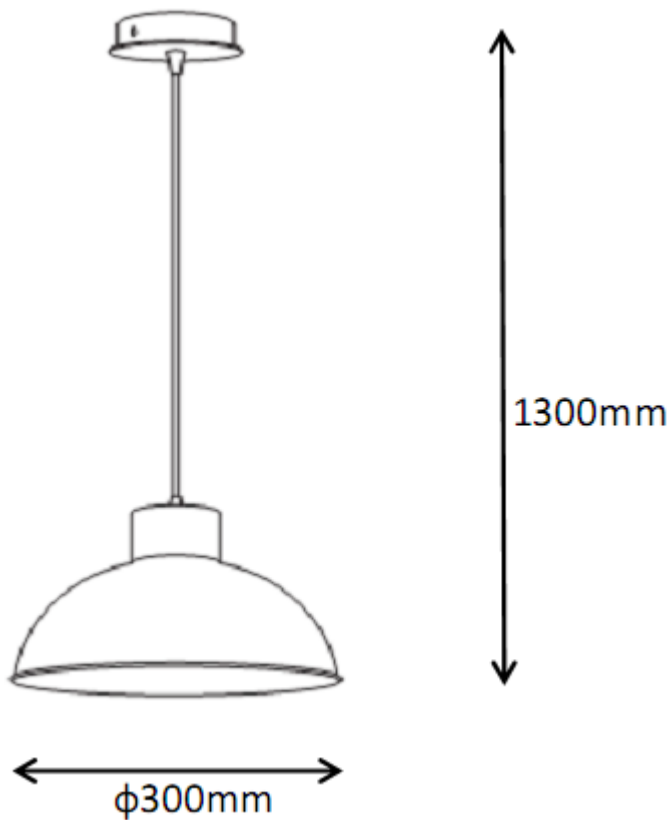

Line drawing of the item (with outline dimensions)

Item number: 31456/30/31

Installation drawing (the same as it in its instruction manual)

Technical details

materials used:	steel	
color:	31	white
dimmable and how is the fixture dimmable:		
size:	Height:	130cm
	Length:	
	Width:	D30cm
	Net Weight:	1.1kgs
power requirements:	220-240V~50HZ	
bulb type and maximum Wattage:	E27	Max.60w
number of bulbs:	1XE27	
IP degree:	IP20	